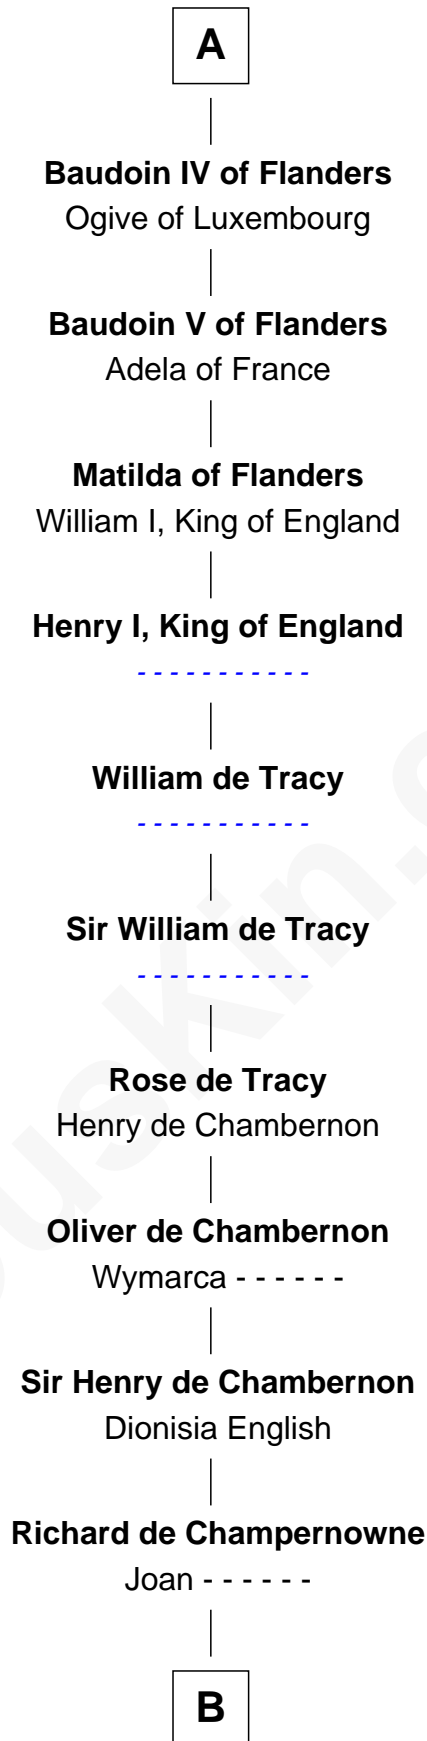

FamousKin.com Relationship Chart of

Mike Huckabee

44th Governor of Arkansas

38th Great-grandson of

Charlemagne

King of the Franks

B

Richard Champernowne

Elizabeth Valletort

Sir Thomas Champernowne

Eleanor de Rohart

Sir Richard Champernowne

Katherine Daubeny

John Champernowne

Margaret Hamley

Richard Champernowne