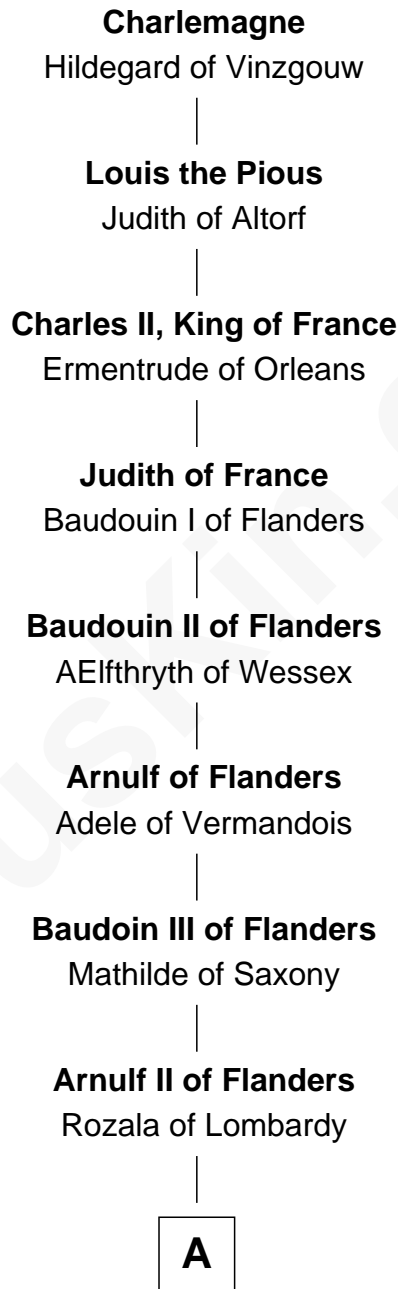

FamousKin.com Relationship Chart of

Mike Huckabee

44th Governor of Arkansas

38th Great-grandson of

Charlemagne

King of the Franks

B

Richard Champernowne

Elizabeth Valletort

Sir Thomas Champernowne

Eleanor de Rohart

Sir Richard Champernowne

Katherine Daubeny

John Champernowne

Margaret Hamley

Richard Champernowne