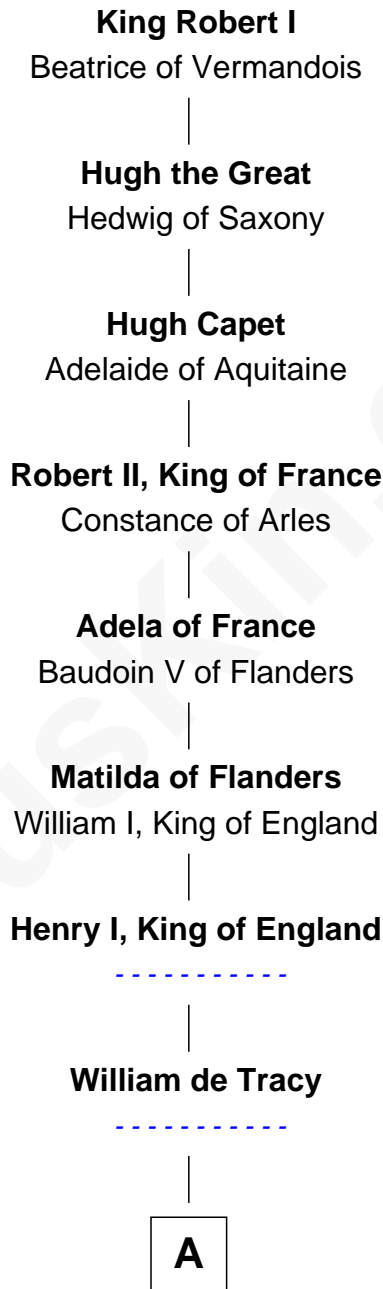

FamousKin.com Relationship Chart of

Mike Huckabee

44th Governor of Arkansas

33rd Great-grandson of

King Robert I

King of France

A

|
Sir William de Tracy

|
Scott Massena Whitney

Mary A. Bell

|
Charles O. Whitney

Sarah R. Sickler

|
Eva Lorena Whitney

William Thomas Elder

|
Mae Elder

Dorsey Wiles Huckabee