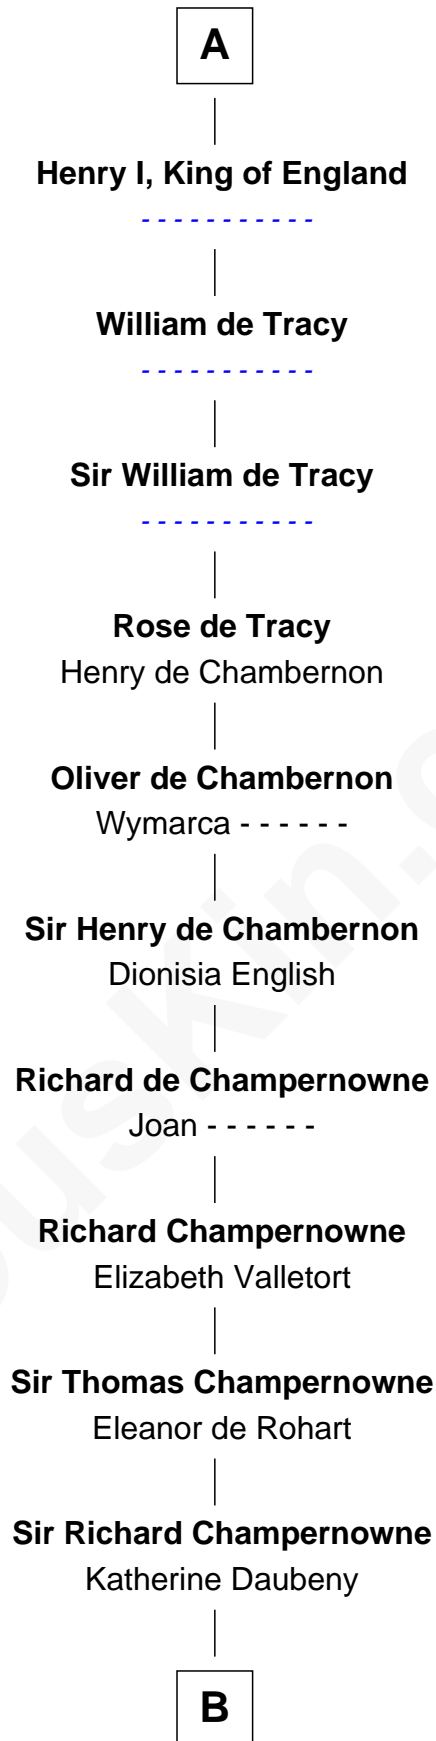

# FamousKin.com Relationship Chart of

**Mike Huckabee**

*44th Governor of Arkansas*

**35th Great-grandson of**

**Alfred the Great**

*King of the Anglo-Saxons*

**Alfred the Great**

Ealhswith of Mercia

**AElfthryth of Wessex**

Baudouin II of Flanders

**Arnulf of Flanders**

Adele of Vermandois

**Baudoin III of Flanders**

Mathilde of Saxony

**Arnulf II of Flanders**

Rozala of Lombardy

**Baudoin IV of Flanders**

Ogive of Luxembourg

**Baudoin V of Flanders**

Adela of France

**Matilda of Flanders**

William I, King of England

**A**

**B**

**John Champernowne**

Margaret Hamley

**Richard Champernowne**

Elizabeth Reynell

**Elizabeth Champernowne**

William Fortescue

**Jane Fortescue**

John Cobleigh