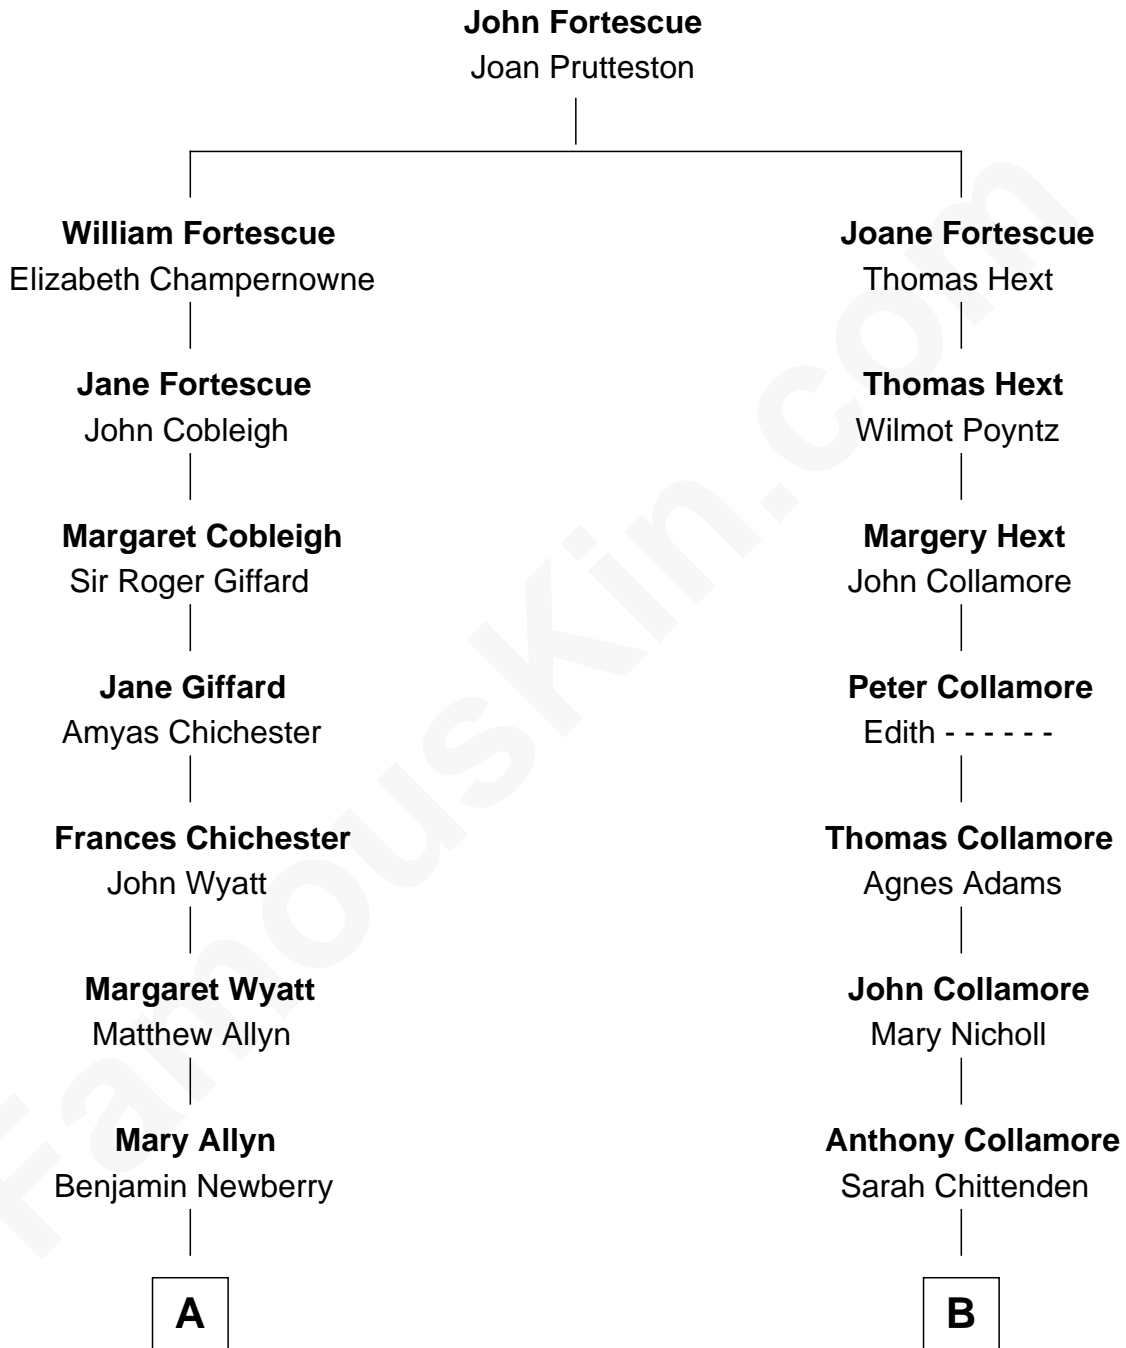

FamousKin.com Relationship Chart of

Mike Huckabee

44th Governor of Arkansas

12th cousin 5 times removed of

Benjamin Harrison

23rd U.S. President

Mike Huckabee photo by [Gage Skidmore](#) (CC BY-SA 2.0)