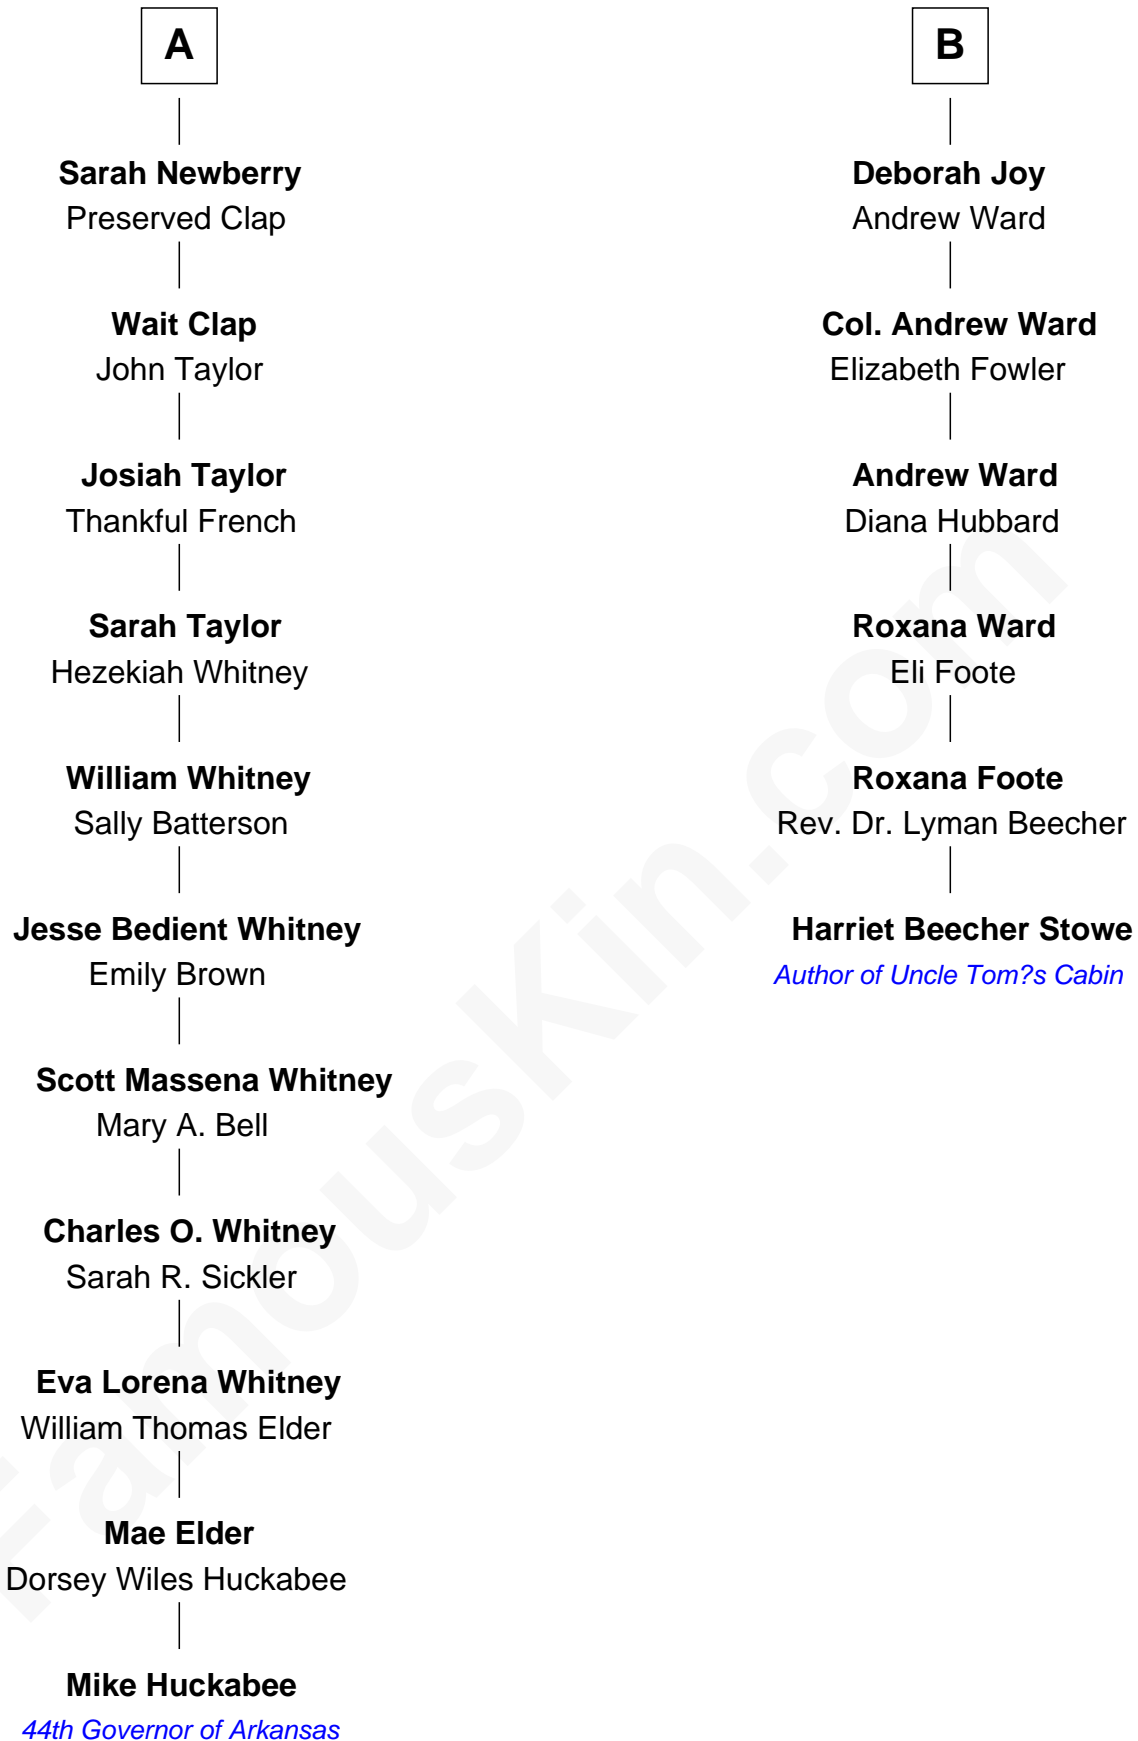

# FamousKin.com Relationship Chart of

**Mike Huckabee**

*44th Governor of Arkansas*

12th cousin 5 times removed of

**Harriet Beecher Stowe**

*Author of Uncle Tom's Cabin*

Mike Huckabee photo by [Gage Skidmore](#) (CC BY-SA 2.0)