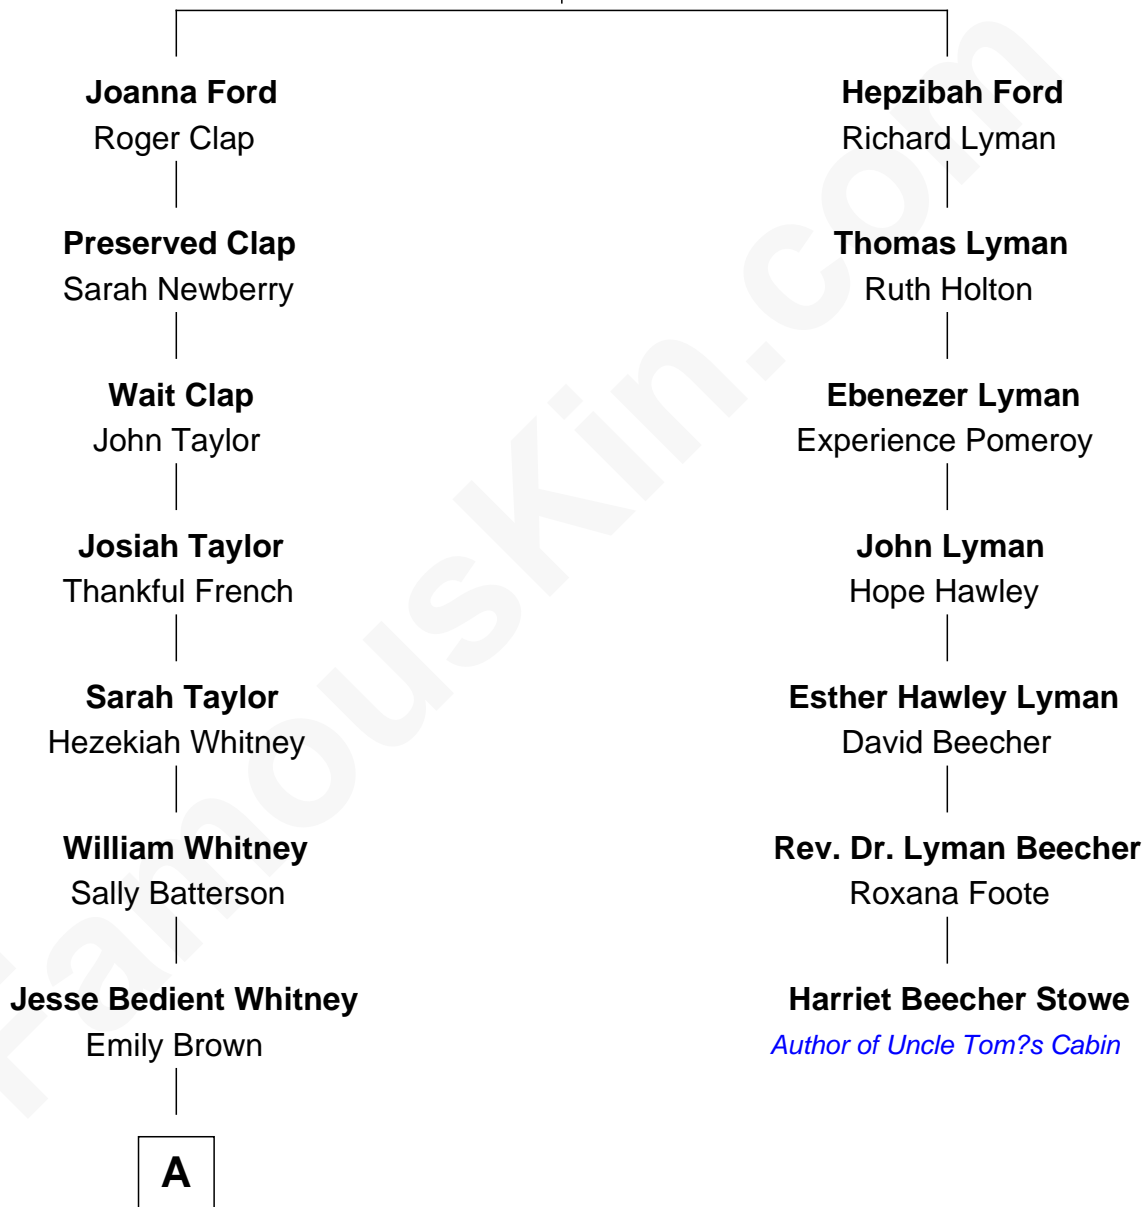

FamousKin.com Relationship Chart of

Mike Huckabee

44th Governor of Arkansas

6th cousin 5 times removed of

Harriet Beecher Stowe

Author of Uncle Tom's Cabin

Thomas Ford
Elizabeth Charde

A

|
Scott Massena Whitney

Mary A. Bell

|
Charles O. Whitney

Sarah R. Sickler

|
Eva Lorena Whitney

William Thomas Elder

|
Mae Elder

Dorsey Wiles Huckabee