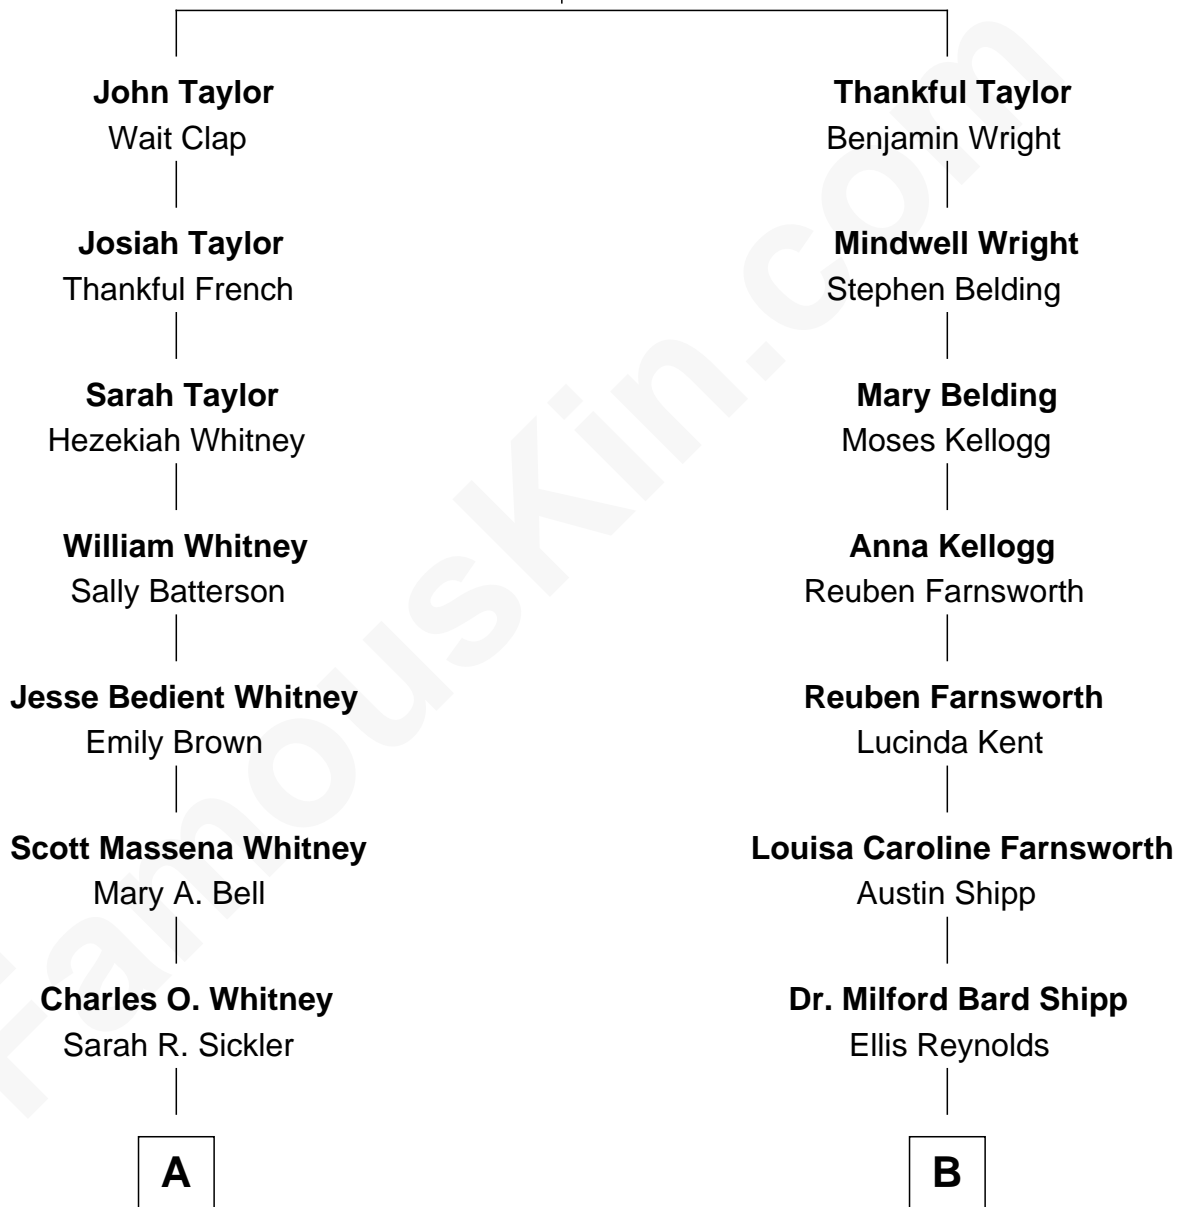

FamousKin.com Relationship Chart of

Mike Huckabee

44th Governor of Arkansas

9th cousin 1 time removed of

Amy Adams

Movie Actress

John Taylor
Thankful Woodward

A

Eva Lorena Whitney
William Thomas Elder

Mae Elder
Dorsey Wiles Huckabee

Mike Huckabee
44th Governor of Arkansas

B

Olea Shipp
John Hyrum Hill

Olea Lorraine Hill
Frank Ralph Adams

Richard Kent Adams
Kathryn Hicken