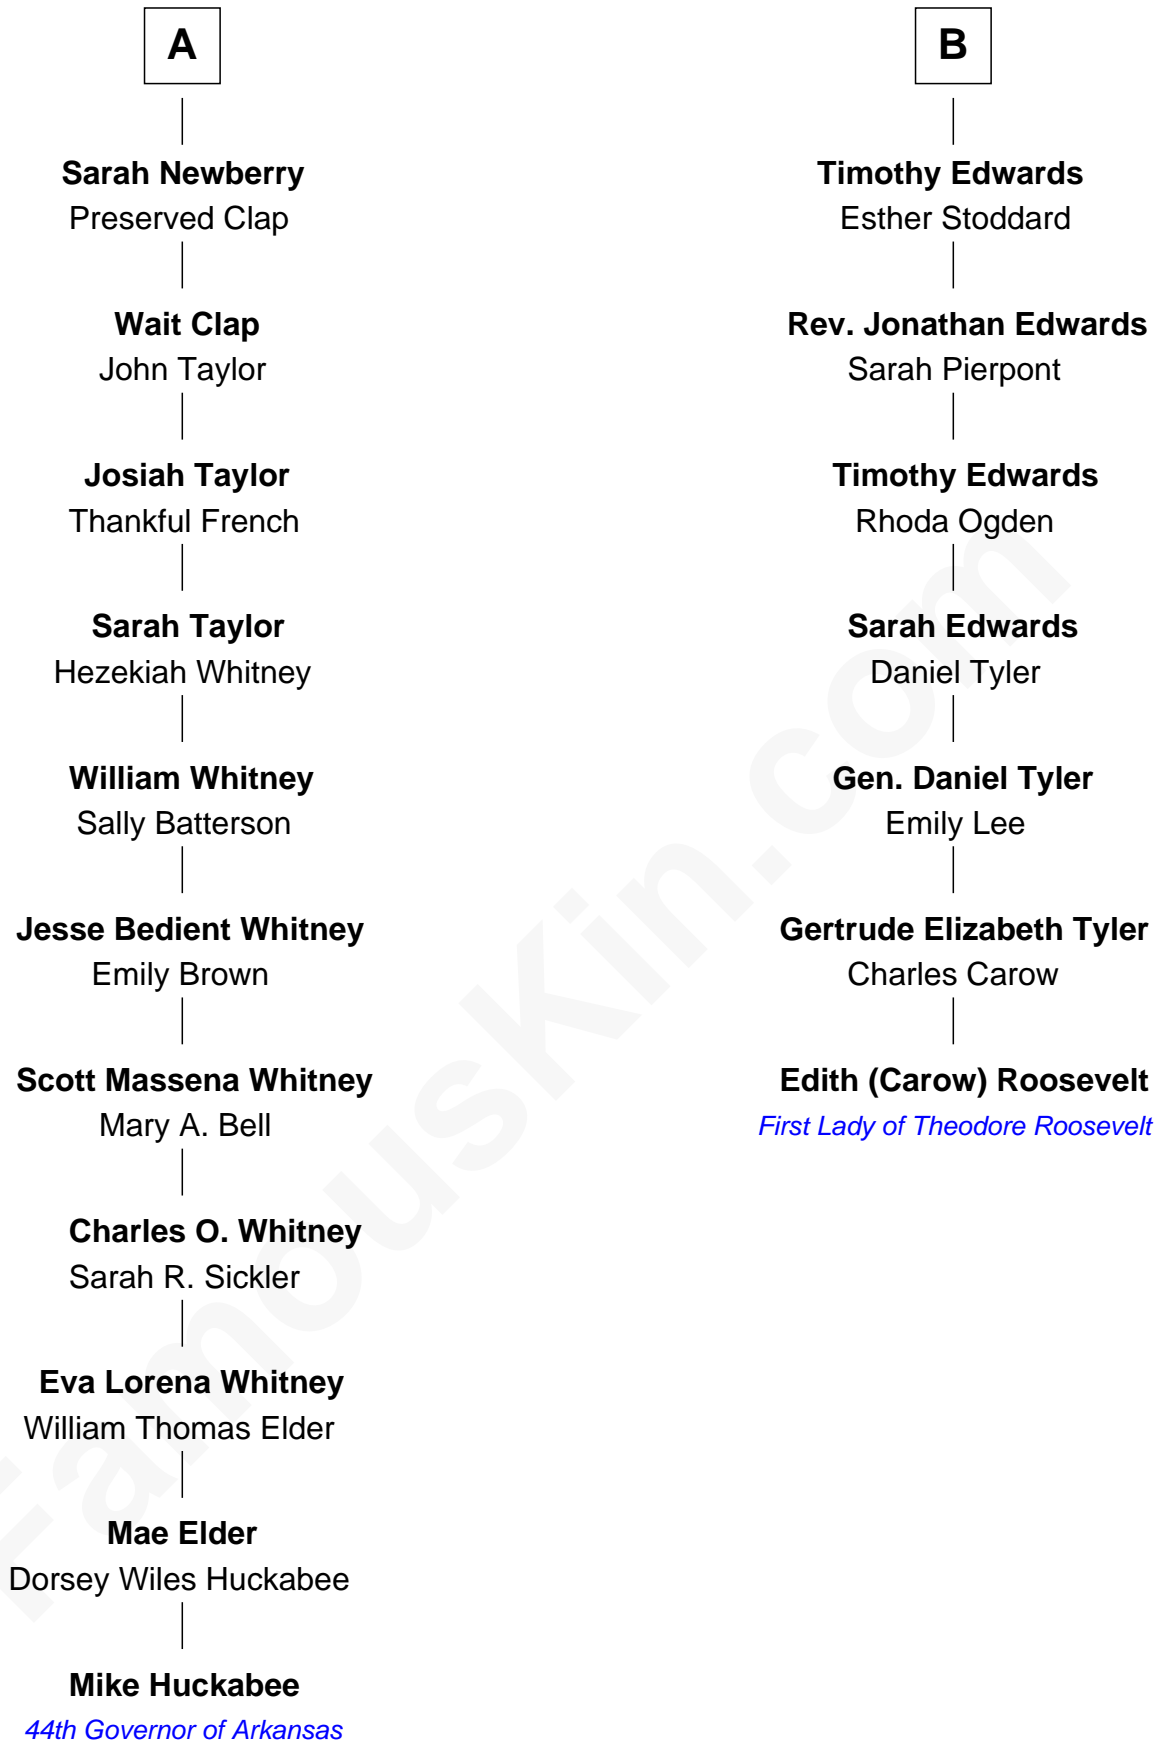

FamousKin.com Relationship Chart of

Mike Huckabee

44th Governor of Arkansas

13th cousin 4 times removed of

Edith (Carow) Roosevelt

First Lady of President Theodore Roosevelt

Mike Huckabee photo by [Gage Skidmore](#) (CC BY-SA 2.0)