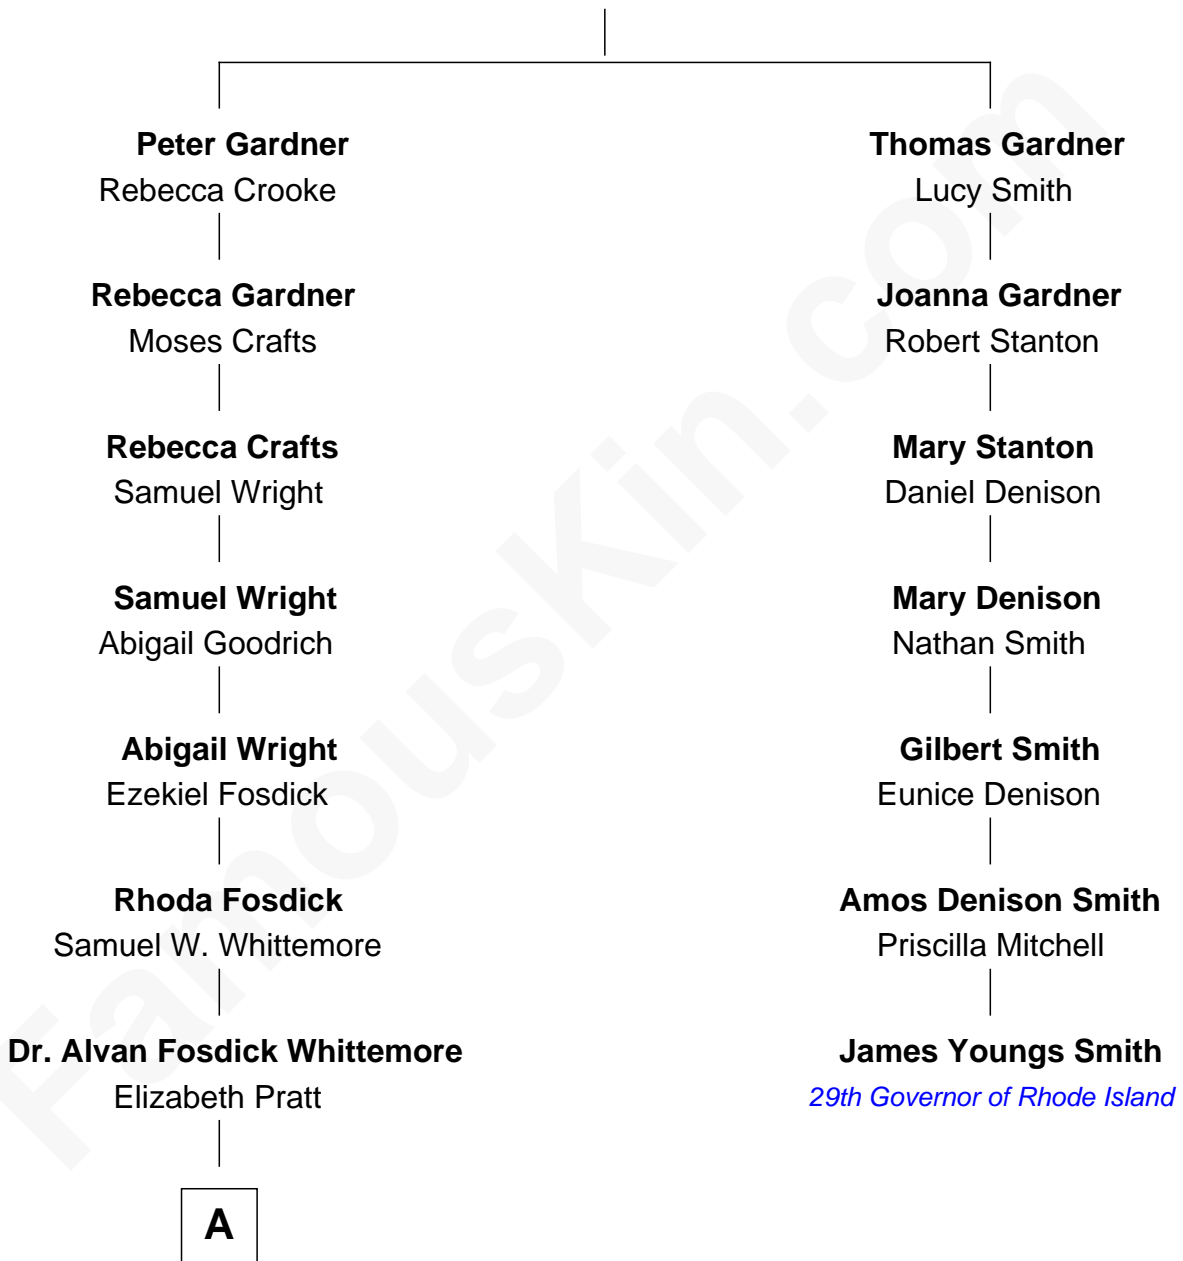

FamousKin.com Relationship Chart of

Ellen DeGeneres

Comedienne and TV Personality

6th cousin 6 times removed of

James Youngs Smith

29th Governor of Rhode Island

Thomas Gardner

A

George Whitemore
Cordelia Jenkins Dozer

Mary Whitemore
Joseph C. DeGeneres

Alfred George DeGeneres
Julia E. Billiu

Elliot Everett DeGeneres
Ruth Elodie Martin

Elliot Everett DeGeneres
Betty Jane Pfeffer

Ellen DeGeneres
Comedienne and TV Personality