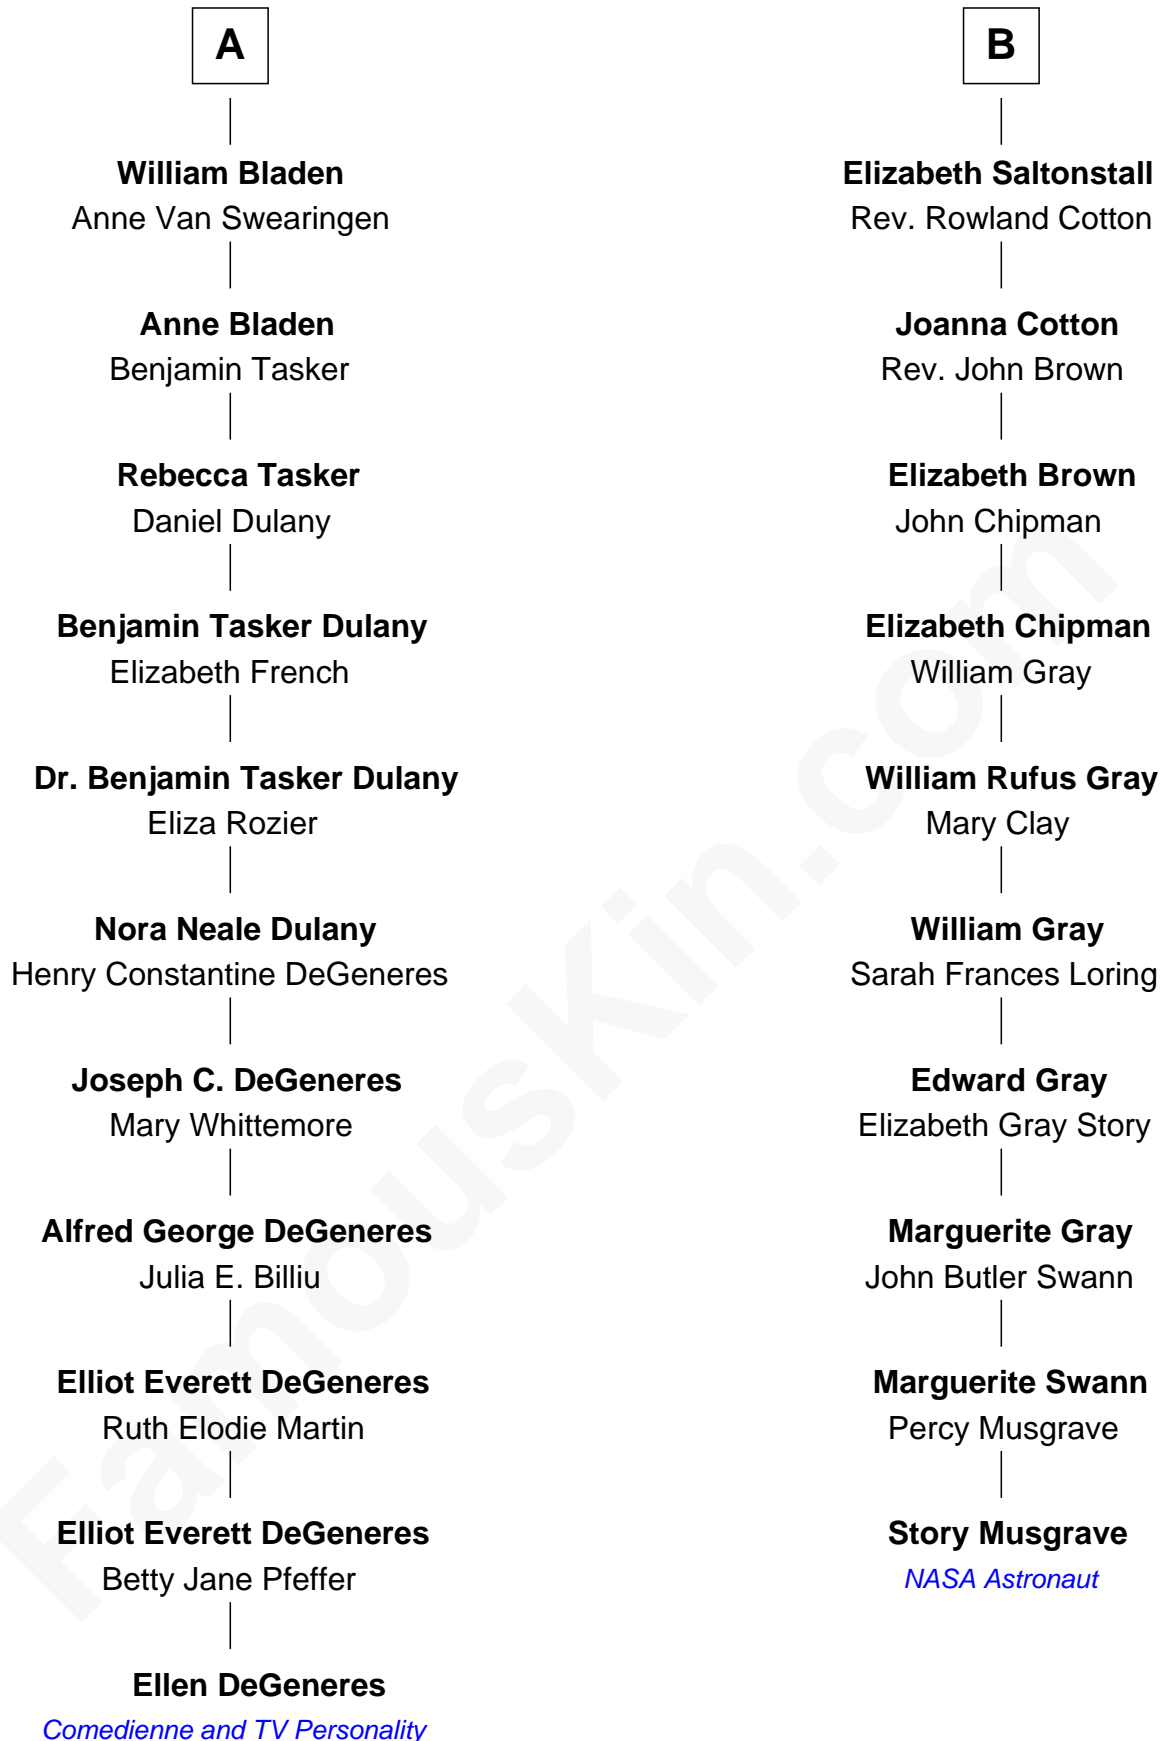

# FamousKin.com Relationship Chart of

**Ellen DeGeneres**

*Comedienne and TV Personality*

16th cousin 1 time removed of

**Story Musgrave**

*NASA Astronaut*

**Sir William Gascoigne**

Margaret Percy

**Sir Philip Fairfax**

Frances Sheffield

**Sir William Fairfax**

Frances Chaloner

**Isabella Fairfax**

Nathaniel Bladen

**A**

**Dorothy Gascoigne**

Sir Ninian Markenfield

**Alice Markenfield**

Sir Robert Mauleverer

**Dorothy Mauleverer**

John Kaye

**Robert Kaye**

Anne Flower

**Grace Kaye**

Richard Saltonstall

**Richard Saltonstall**

Muriel Gurdon

**Nathaniel Saltonstall**

Elizabeth Ward

**B**

Ellen DeGeneres photo by [Alan Light](#) (CC BY 2.0)