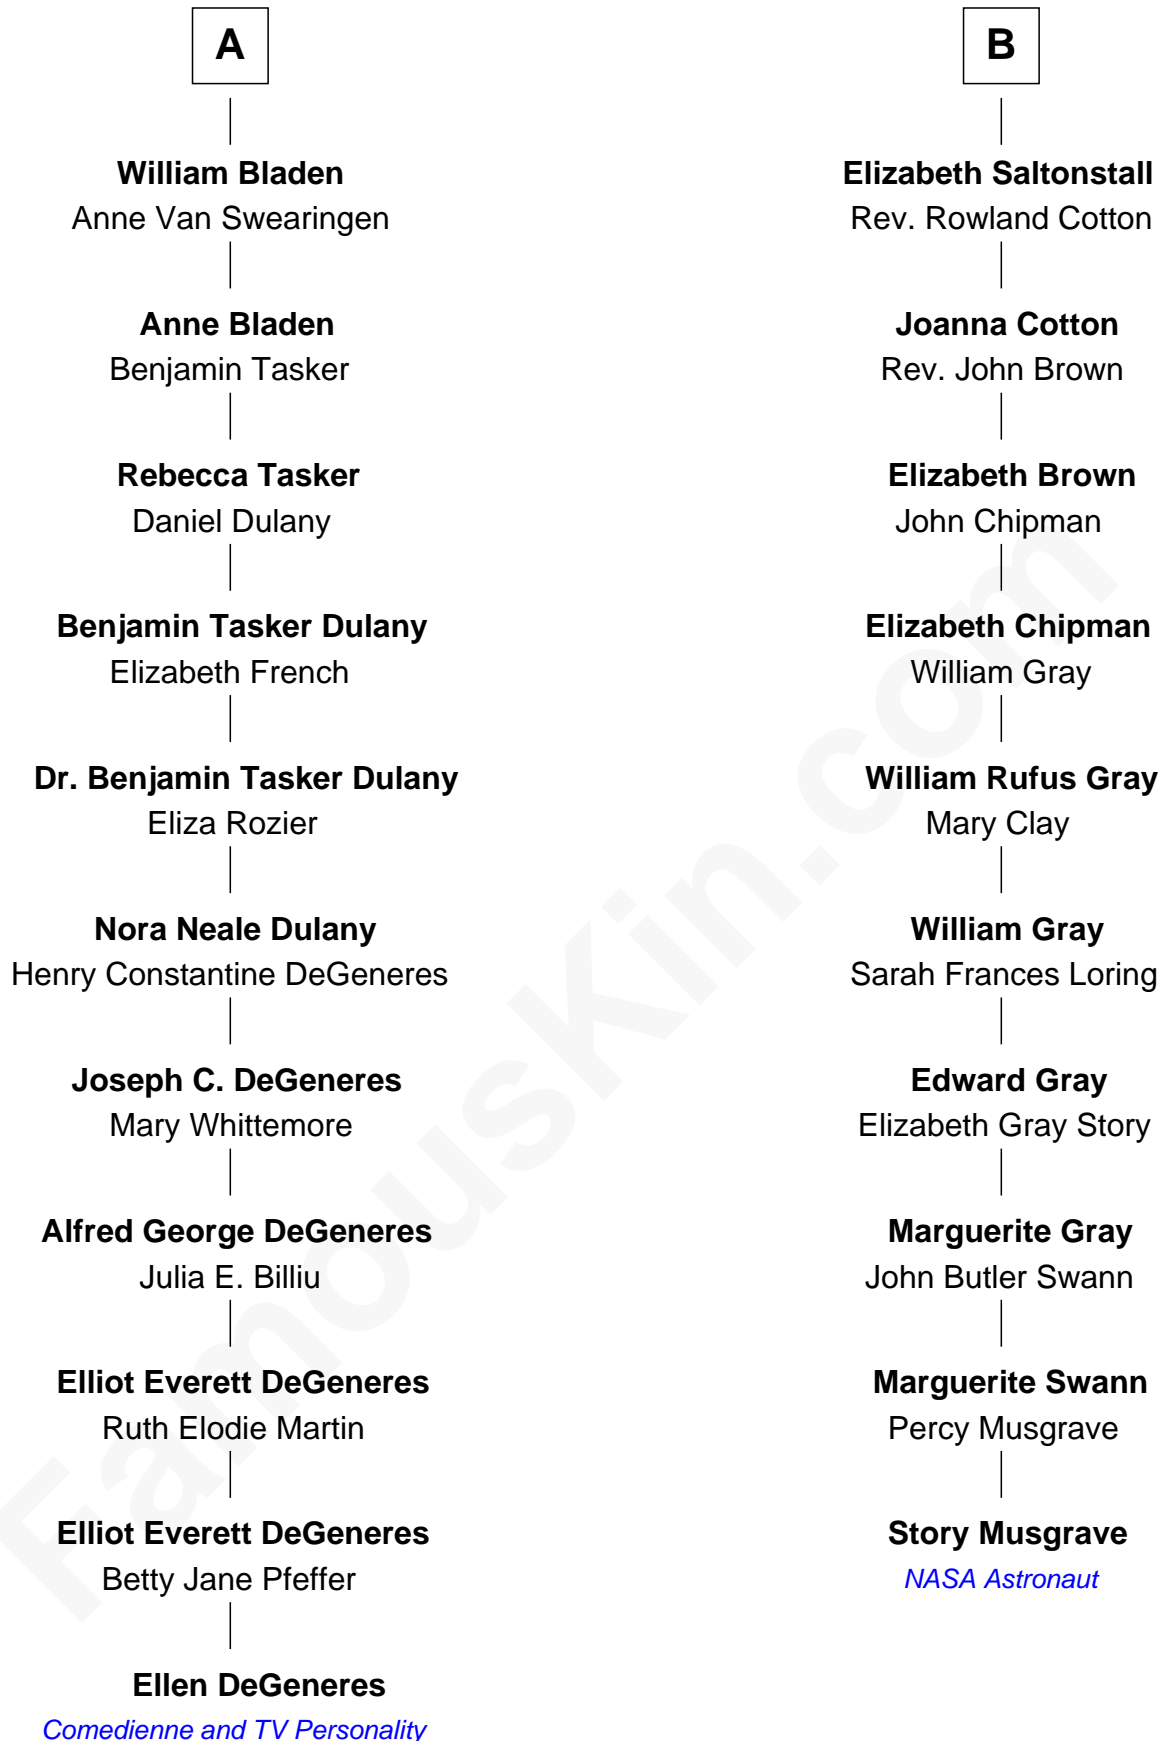

FamousKin.com Relationship Chart of

Ellen DeGeneres

Comedienne and TV Personality

16th cousin 1 time removed of

Story Musgrave

NASA Astronaut

Sir John Howard

Ellen DeGeneres photo by [Alan Light](#) (CC BY 2.0)