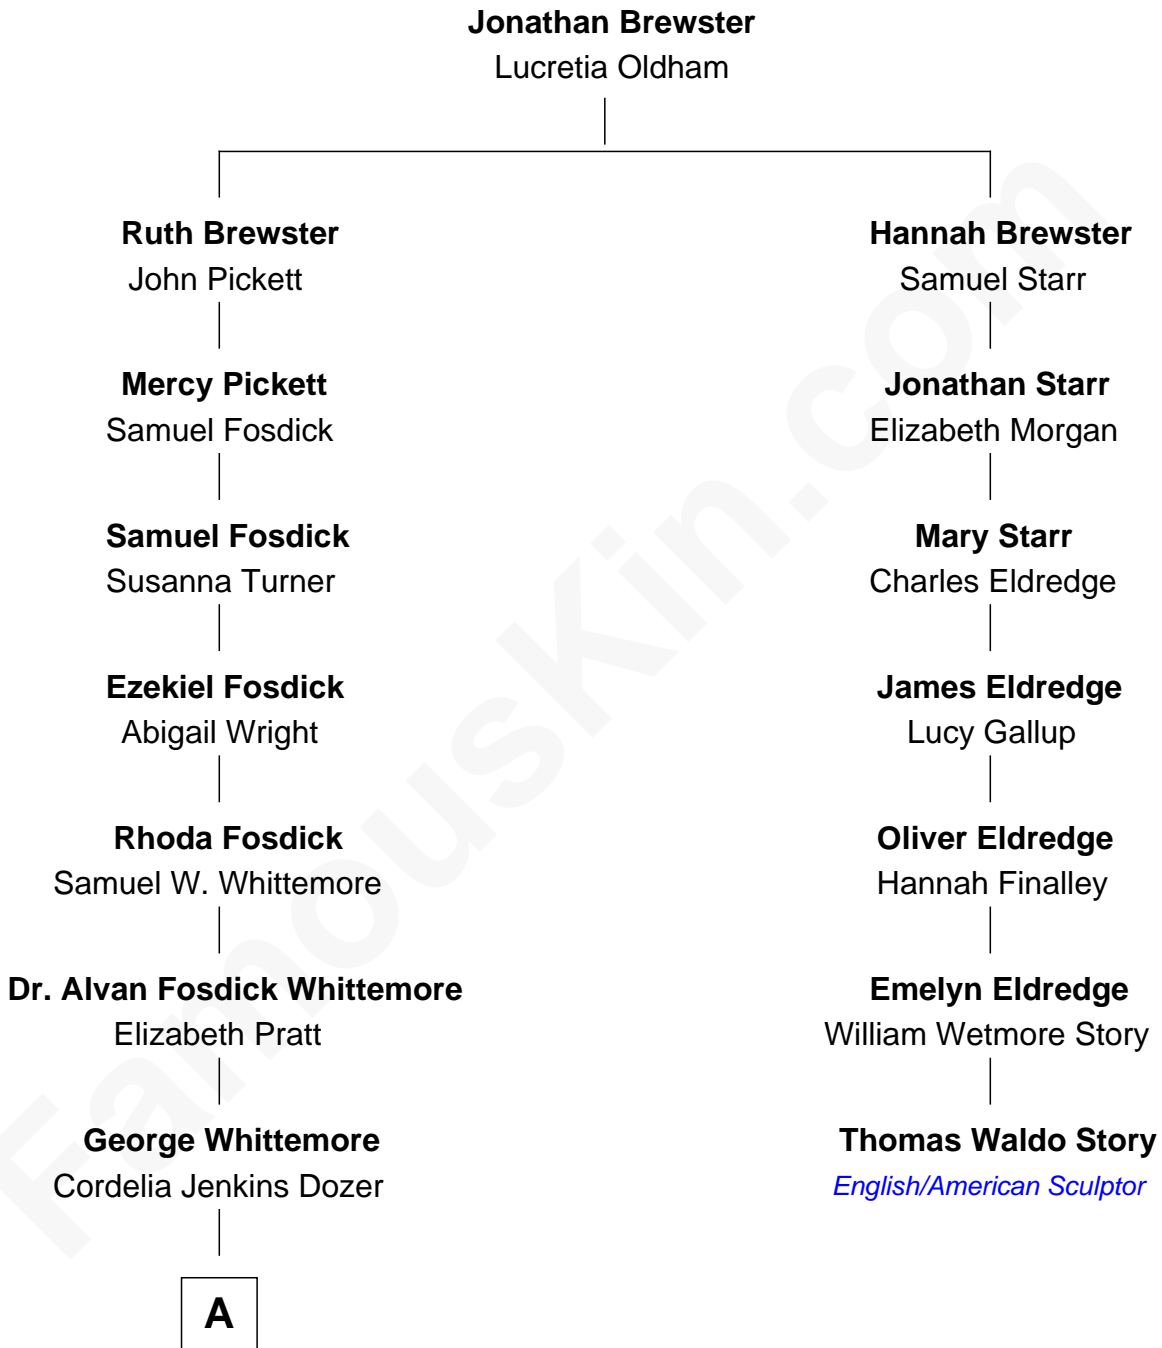

FamousKin.com Relationship Chart of

Ellen DeGeneres

Comedienne and TV Personality

6th cousin 5 times removed of

Thomas Waldo Story

English/American Sculptor

A

Mary Whittemore
Joseph C. DeGeneres

Alfred George DeGeneres
Julia E. Billiu

Elliot Everett DeGeneres
Ruth Elodie Martin

Elliot Everett DeGeneres
Betty Jane Pfeffer

Ellen DeGeneres
Comedienne and TV Personality

FamousKin.com