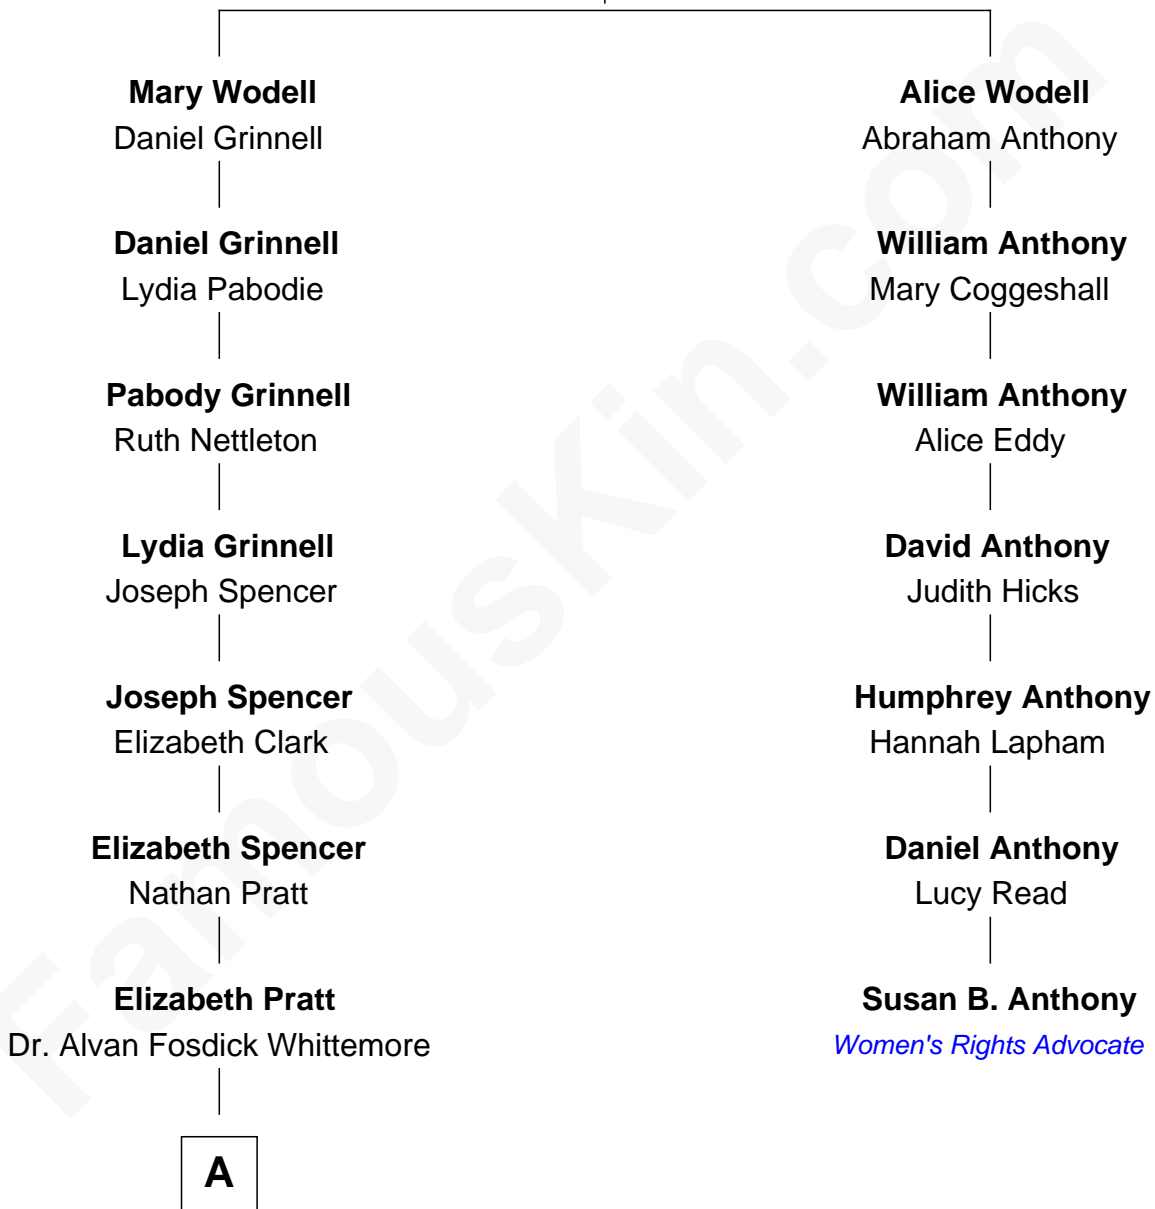

FamousKin.com Relationship Chart of

Ellen DeGeneres

Comedienne and TV Personality

6th cousin 6 times removed of

Susan B. Anthony

Women's Rights Advocate

William Wodell

Mary - - - - -

A

George Whitemore
Cordelia Jenkins Dozer

Mary Whitemore
Joseph C. DeGeneres

Alfred George DeGeneres
Julia E. Billiu

Elliot Everett DeGeneres
Ruth Elodie Martin

Elliot Everett DeGeneres
Betty Jane Pfeffer

Ellen DeGeneres
Comedienne and TV Personality