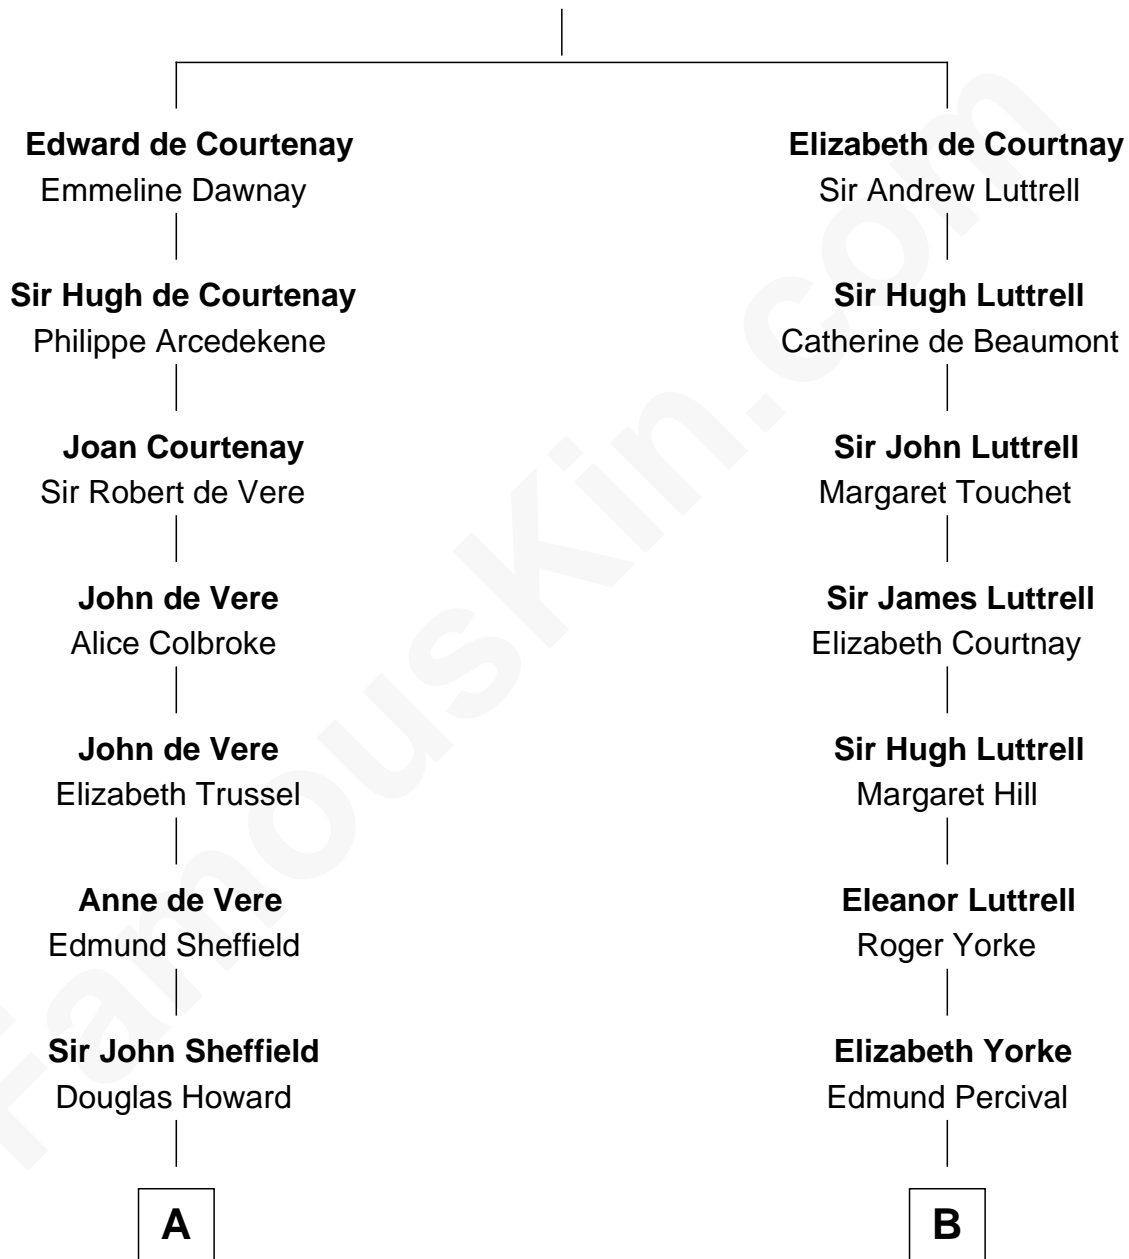

## Relationship Chart of

### Ellen DeGeneres

*Comedienne and TV Personality*

19th cousin 2 times removed of

### Dick Cheney

*46th U.S. Vice-President*

**Sir Hugh de Courtnay**

Margaret de Bohun

**C**

**Joseph C. DeGeneres**

Mary Whittemore

**Alfred George DeGeneres**