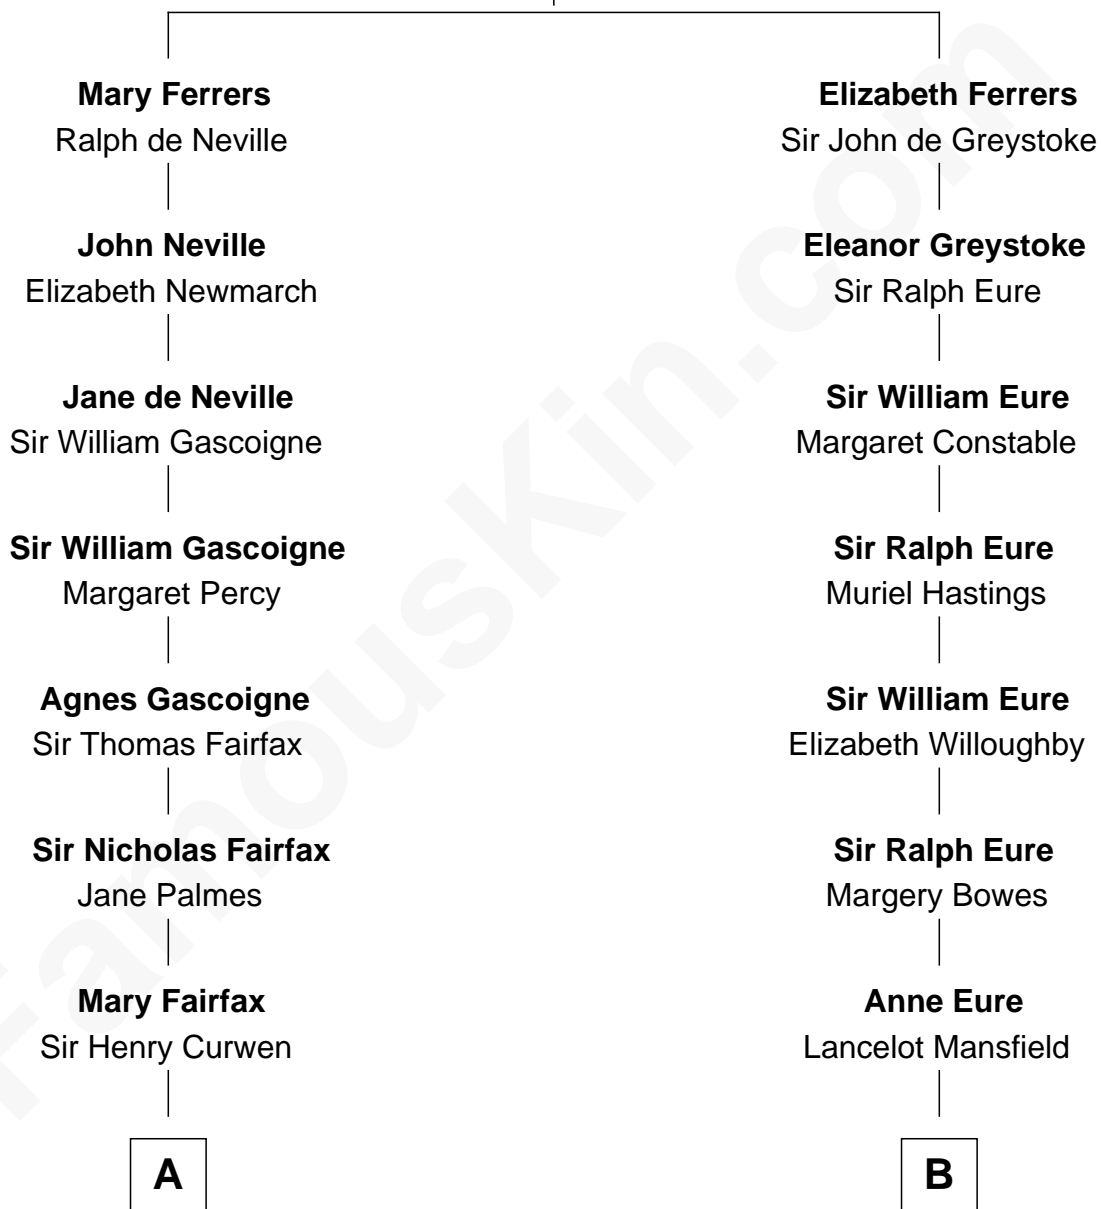

FamousKin.com Relationship Chart of

Ellen DeGeneres

Comedienne and TV Personality

17th cousin 4 times removed of

E. C. Segar

Cartoonist (Popeye creator)

Sir Robert de Ferrers

Joan Beaufort

C

—
Joseph C. DeGeneres

Mary Whittemore

—
Alfred George DeGeneres

Julia E. Billiu

—
Elliot Everett DeGeneres

Ruth Elodie Martin

—
Elliot Everett DeGeneres