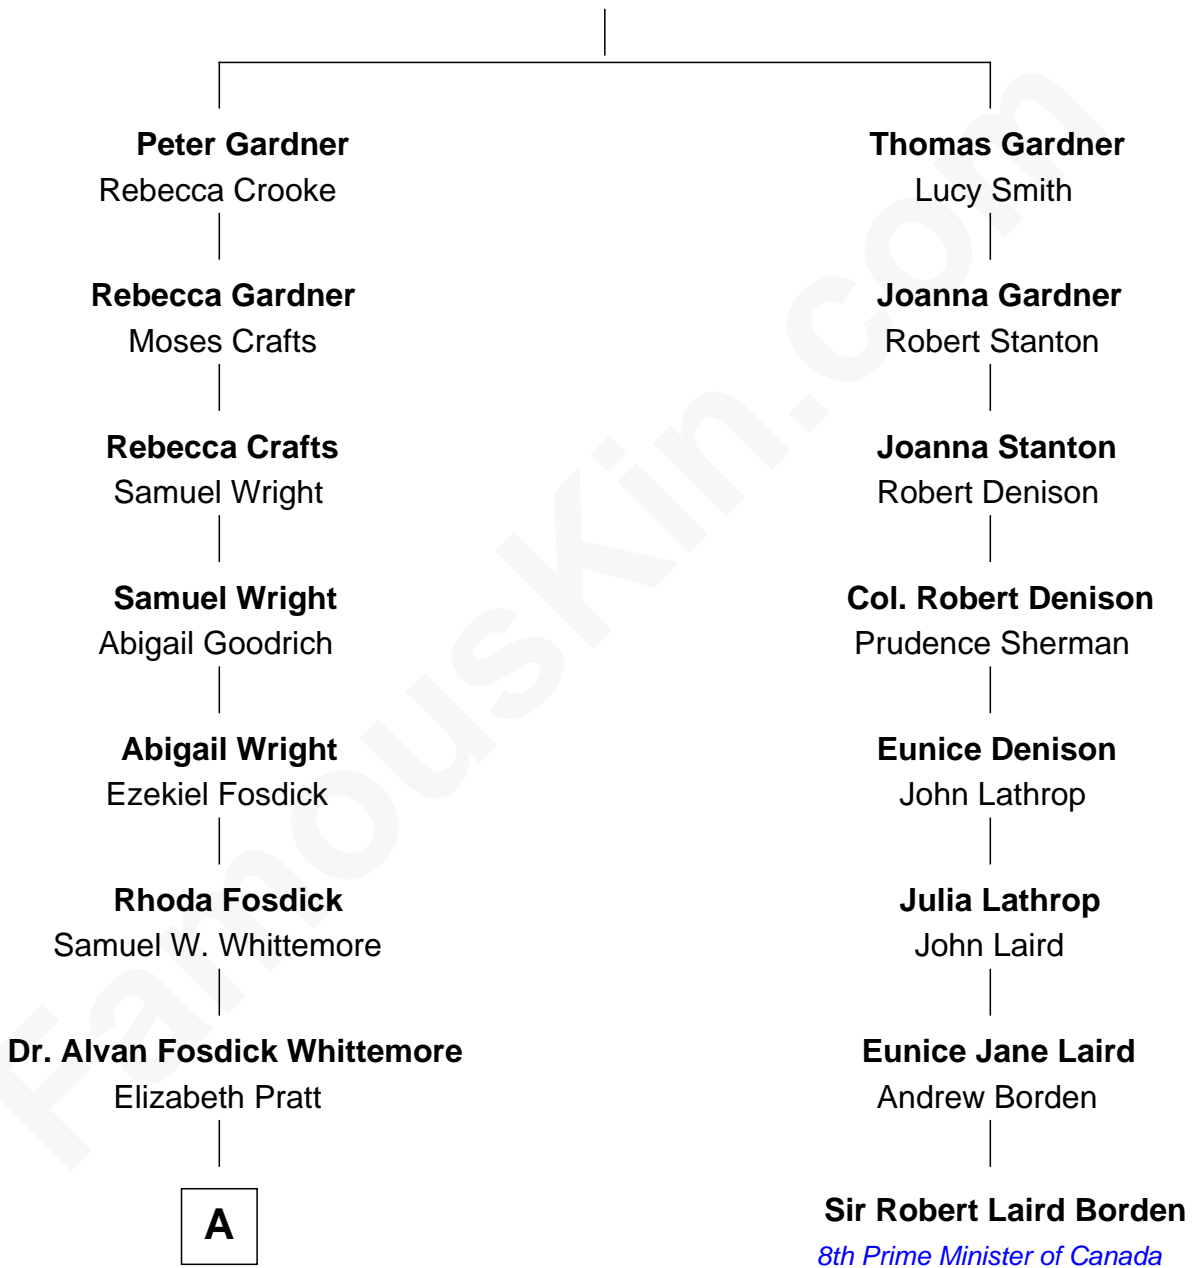

FamousKin.com Relationship Chart of

Ellen DeGeneres

Comedienne and TV Personality

7th cousin 5 times removed of

Sir Robert Laird Borden

8th Prime Minister of Canada

Thomas Gardner

A

George Whitemore
Cordelia Jenkins Dozer

Mary Whitemore
Joseph C. DeGeneres

Alfred George DeGeneres
Julia E. Billiu

Elliot Everett DeGeneres
Ruth Elodie Martin

Elliot Everett DeGeneres
Betty Jane Pfeffer

Ellen DeGeneres
Comedienne and TV Personality