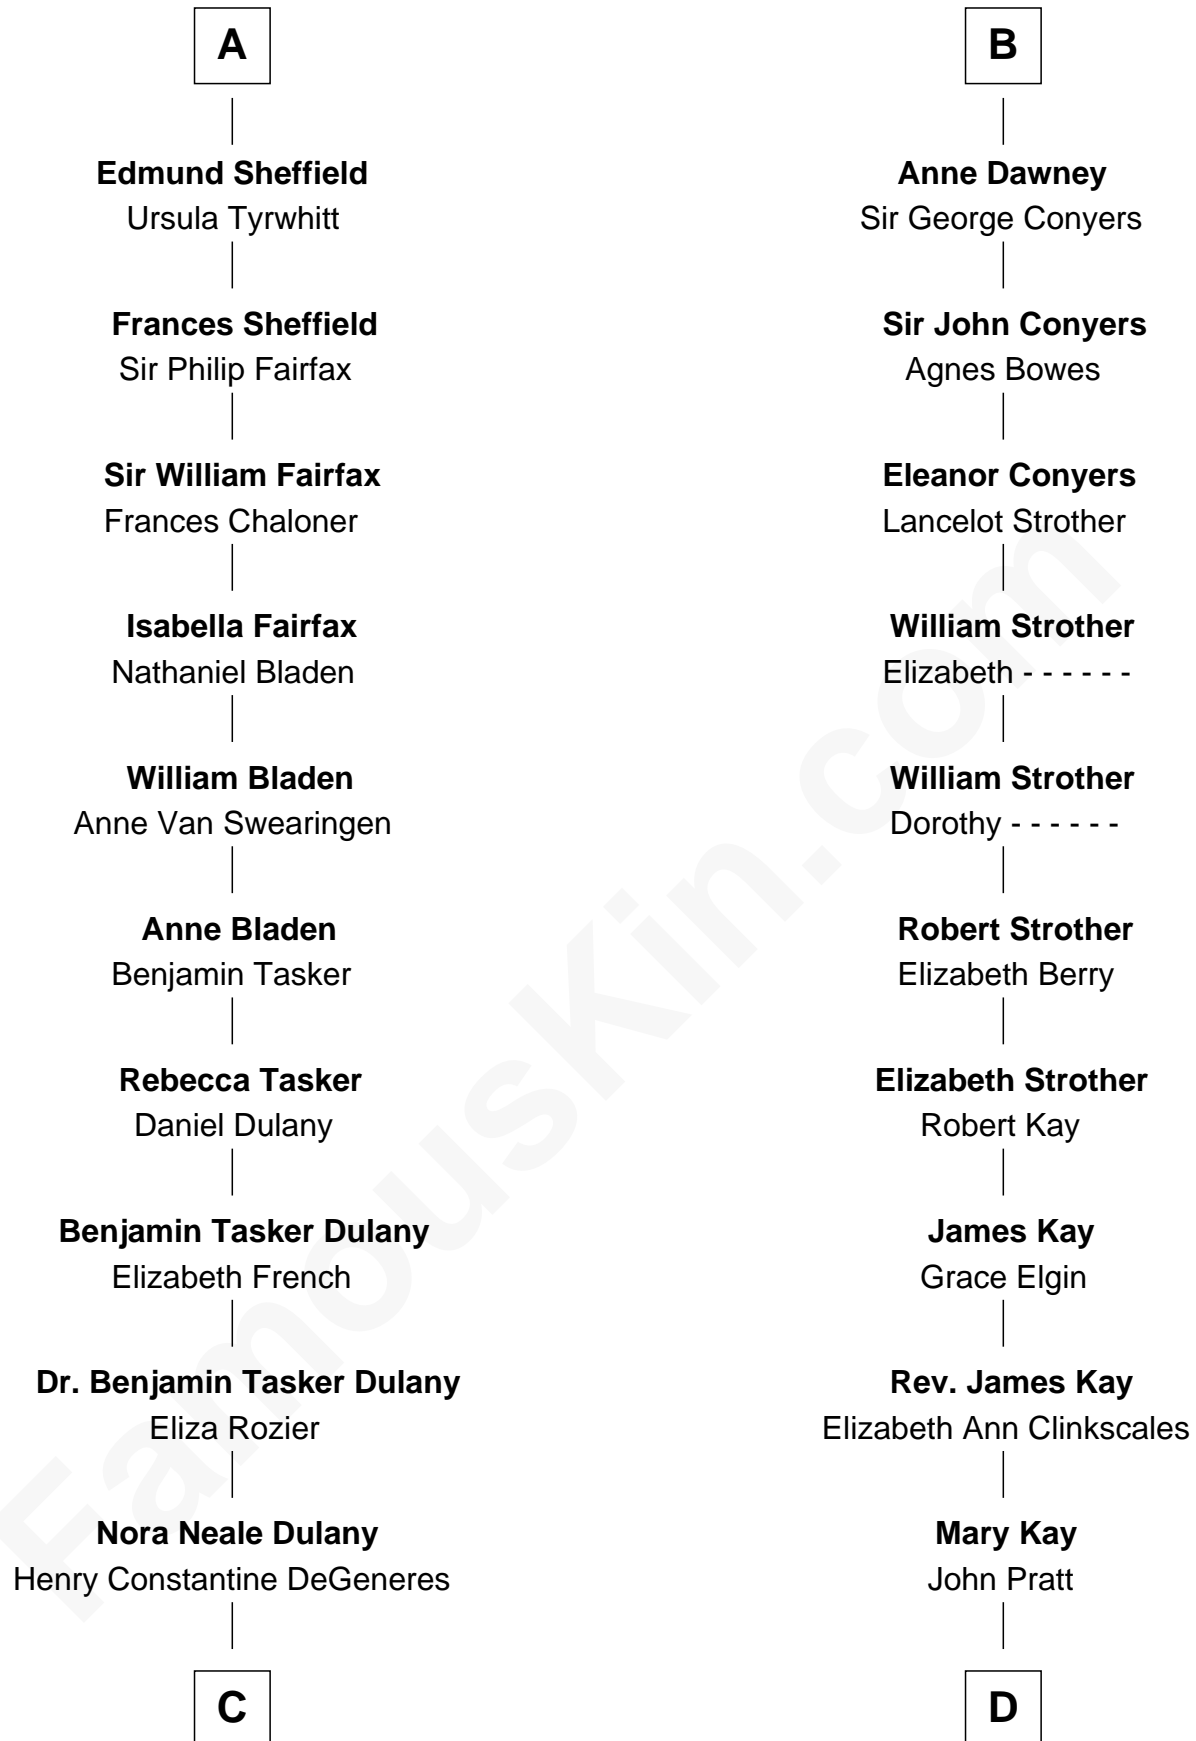

# FamousKin.com Relationship Chart of

**Ellen DeGeneres**

*Comedienne and TV Personality*

20th cousin 1 time removed of

**Jimmy Carter**

*39th U.S. President*

**Richard Fitzalan**  
Eleanor Plantagenet

**Sir Richard Fitzalan**  
Elizabeth de Bohun

**Elizabeth Fitzalan**  
Sir Thomas Mowbray

**Margaret Mowbray**  
Sir Robert Howard

**Sir John Howard**  
Katherine Moleyns

**Sir Thomas Howard**  
Agnes Tilney

**Sir William Howard**  
Margaret Gamage

**Douglas Howard**  
Sir John Sheffield

**A**

**Joan Fitzalan**  
Humphrey de Bohun

**Eleanor de Bohun**  
Sir Thomas Plantagenet

**Anne Plantagenet**  
Sir William Bouchier

**Sir John Bouchier**  
Margaret Berners

**Joan Bouchier**  
Sir Henry Neville

**Sir Richard Neville**  
Anne Stafford

**Dorothy Neville**  
Sir John Dawney

**B**

**C**

**Joseph C. DeGeneres**

Mary Whittemore

**Alfred George DeGeneres**

Julia E. Billiu