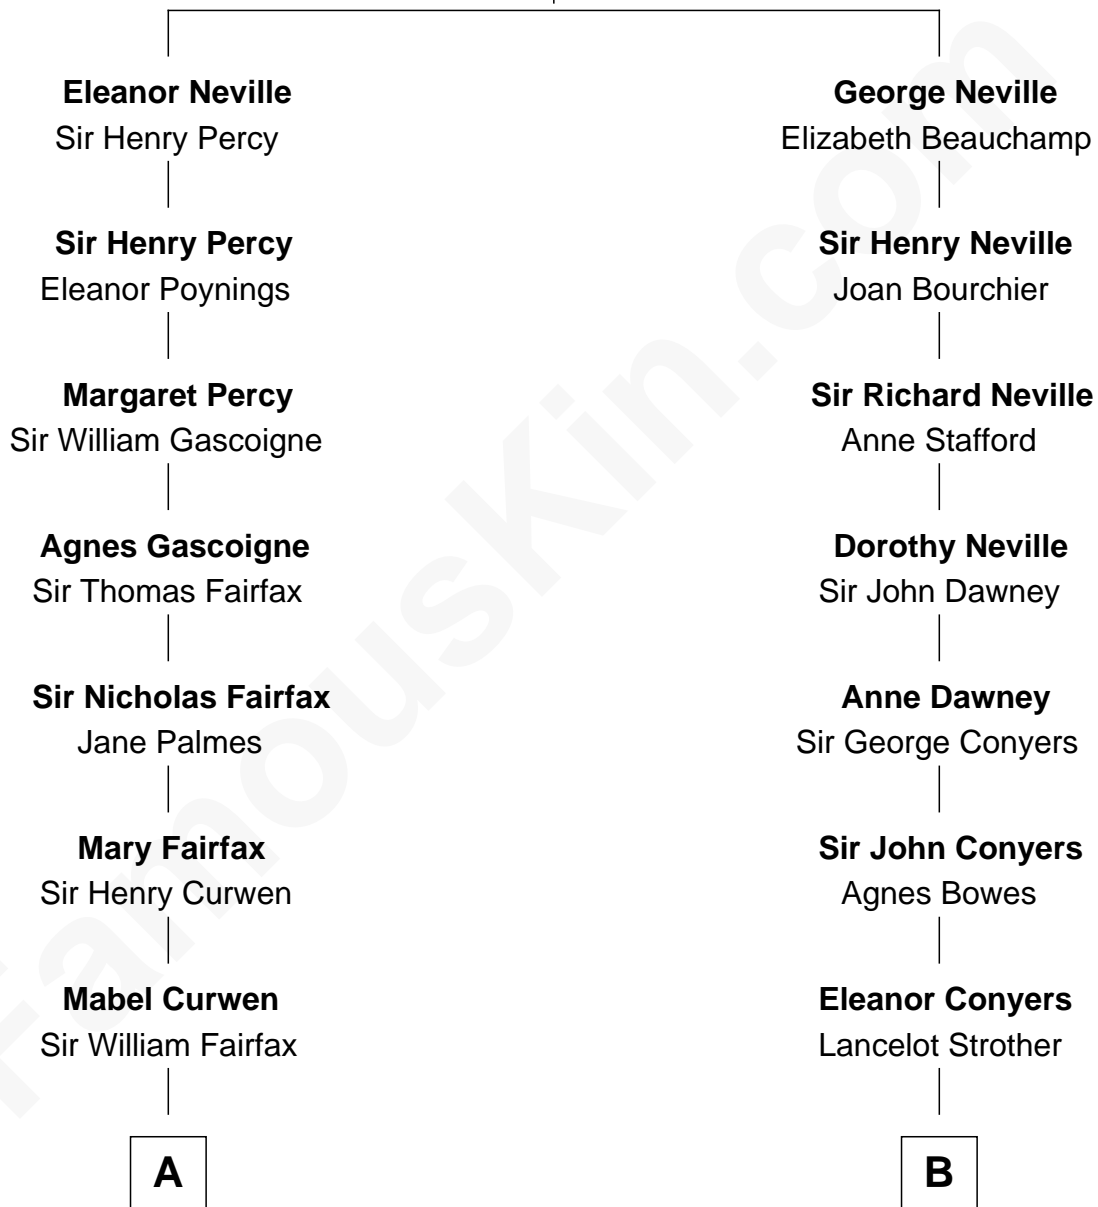

FamousKin.com Relationship Chart of

Ellen DeGeneres

Comedienne and TV Personality

17th cousin 3 times removed of

Jimmy Carter

39th U.S. President

Sir Ralph Neville

Joan Beaufort

C

—
Alfred George DeGeneres

Julia E. Billiu

—
Elliot Everett DeGeneres

Ruth Elodie Martin

—
Elliot Everett DeGeneres

Betty Jane Pfeffer

—
Ellen DeGeneres