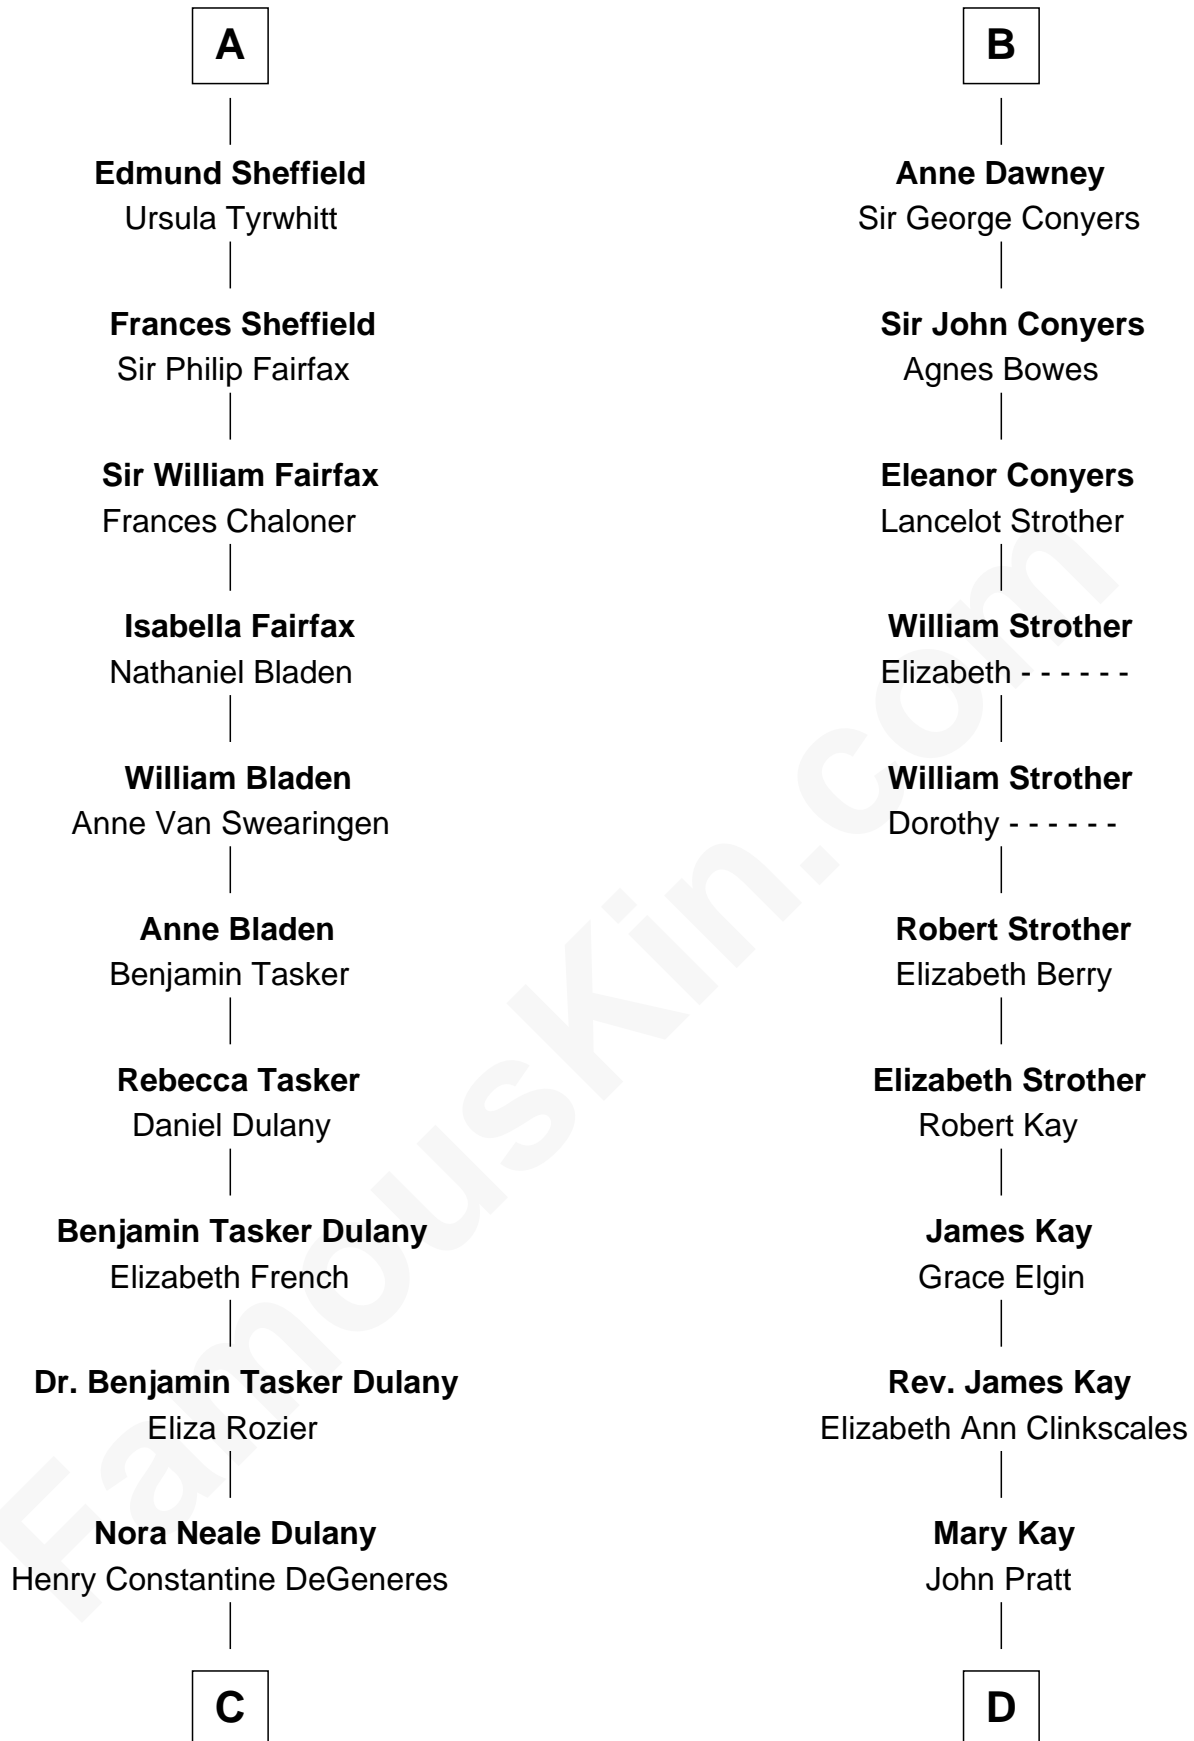

FamousKin.com Relationship Chart of

Ellen DeGeneres

Comedienne and TV Personality

20th cousin 1 time removed of

Jimmy Carter

39th U.S. President

Sir William de Bohun
Elizabeth de Badlesmere

C

Joseph C. DeGeneres

Mary Whittemore

Alfred George DeGeneres

Julia E. Billiu

Elliot Everett DeGeneres

Ruth Elodie Martin

Elliot Everett DeGeneres

Betty Jane Pfeffer