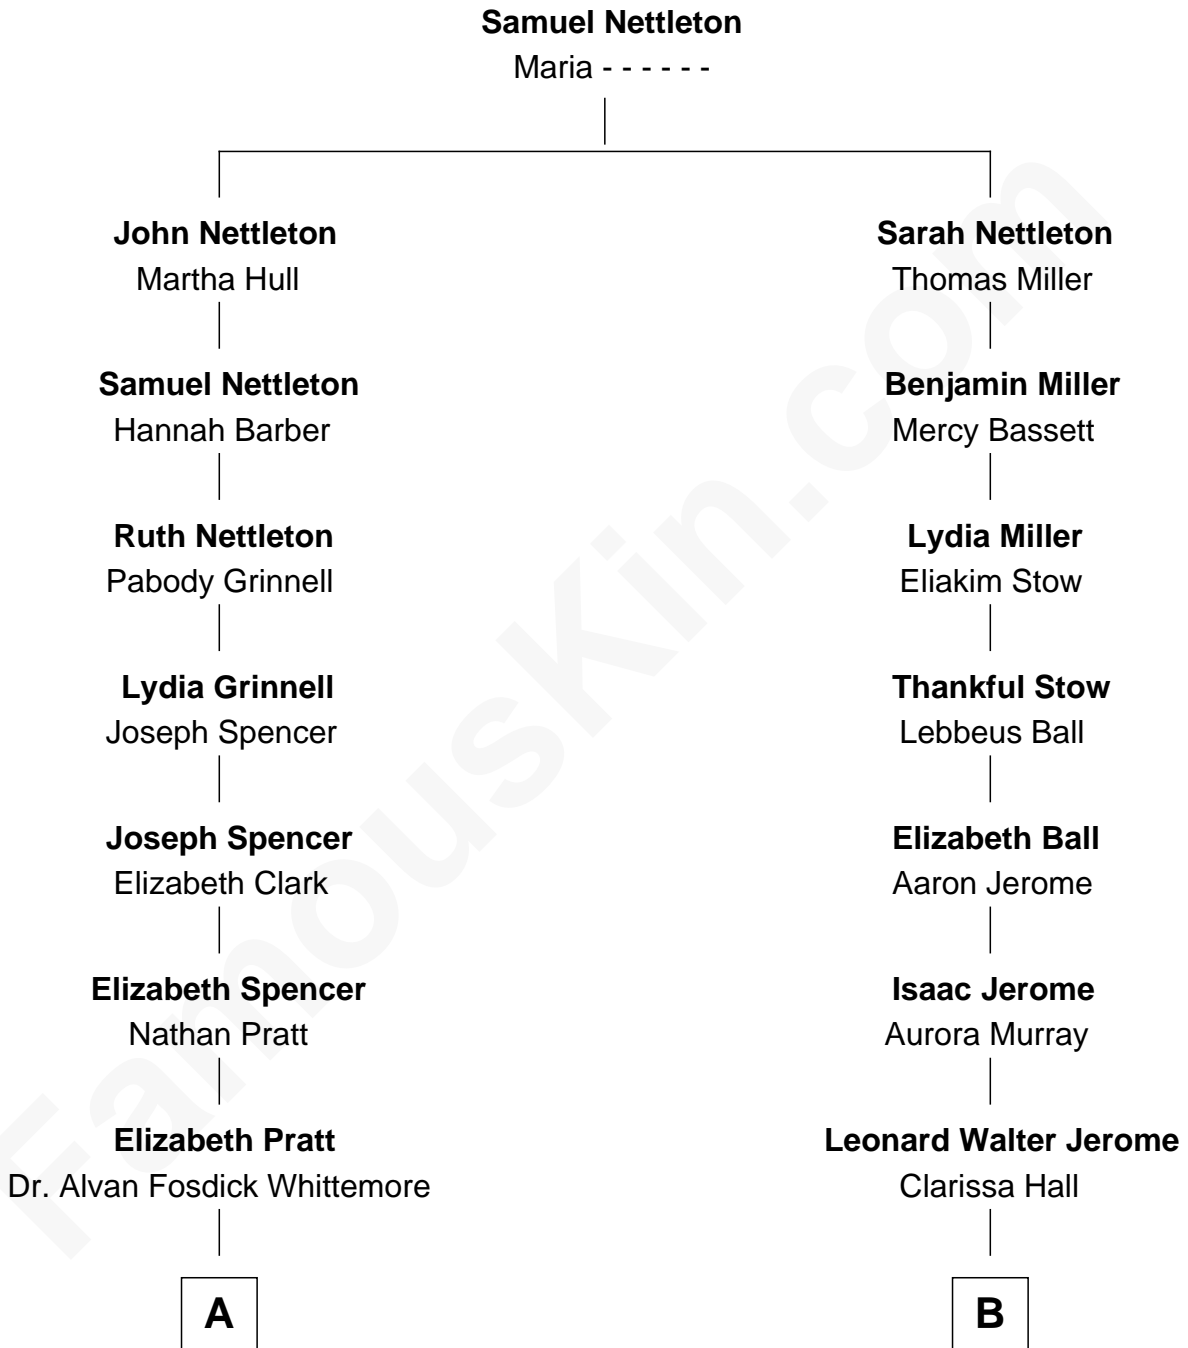

FamousKin.com

Relationship Chart of

Ellen DeGeneres

Comedienne and TV Personality

8th cousin 4 times removed of

Sir Winston Churchill

Prime Minister of the United Kingdom

A

George Whittemore
Cordelia Jenkins Dozer

Mary Whittemore
Joseph C. DeGeneres

Alfred George DeGeneres
Julia E. Billiu

Elliot Everett DeGeneres
Ruth Elodie Martin

Elliot Everett DeGeneres
Betty Jane Pfeffer