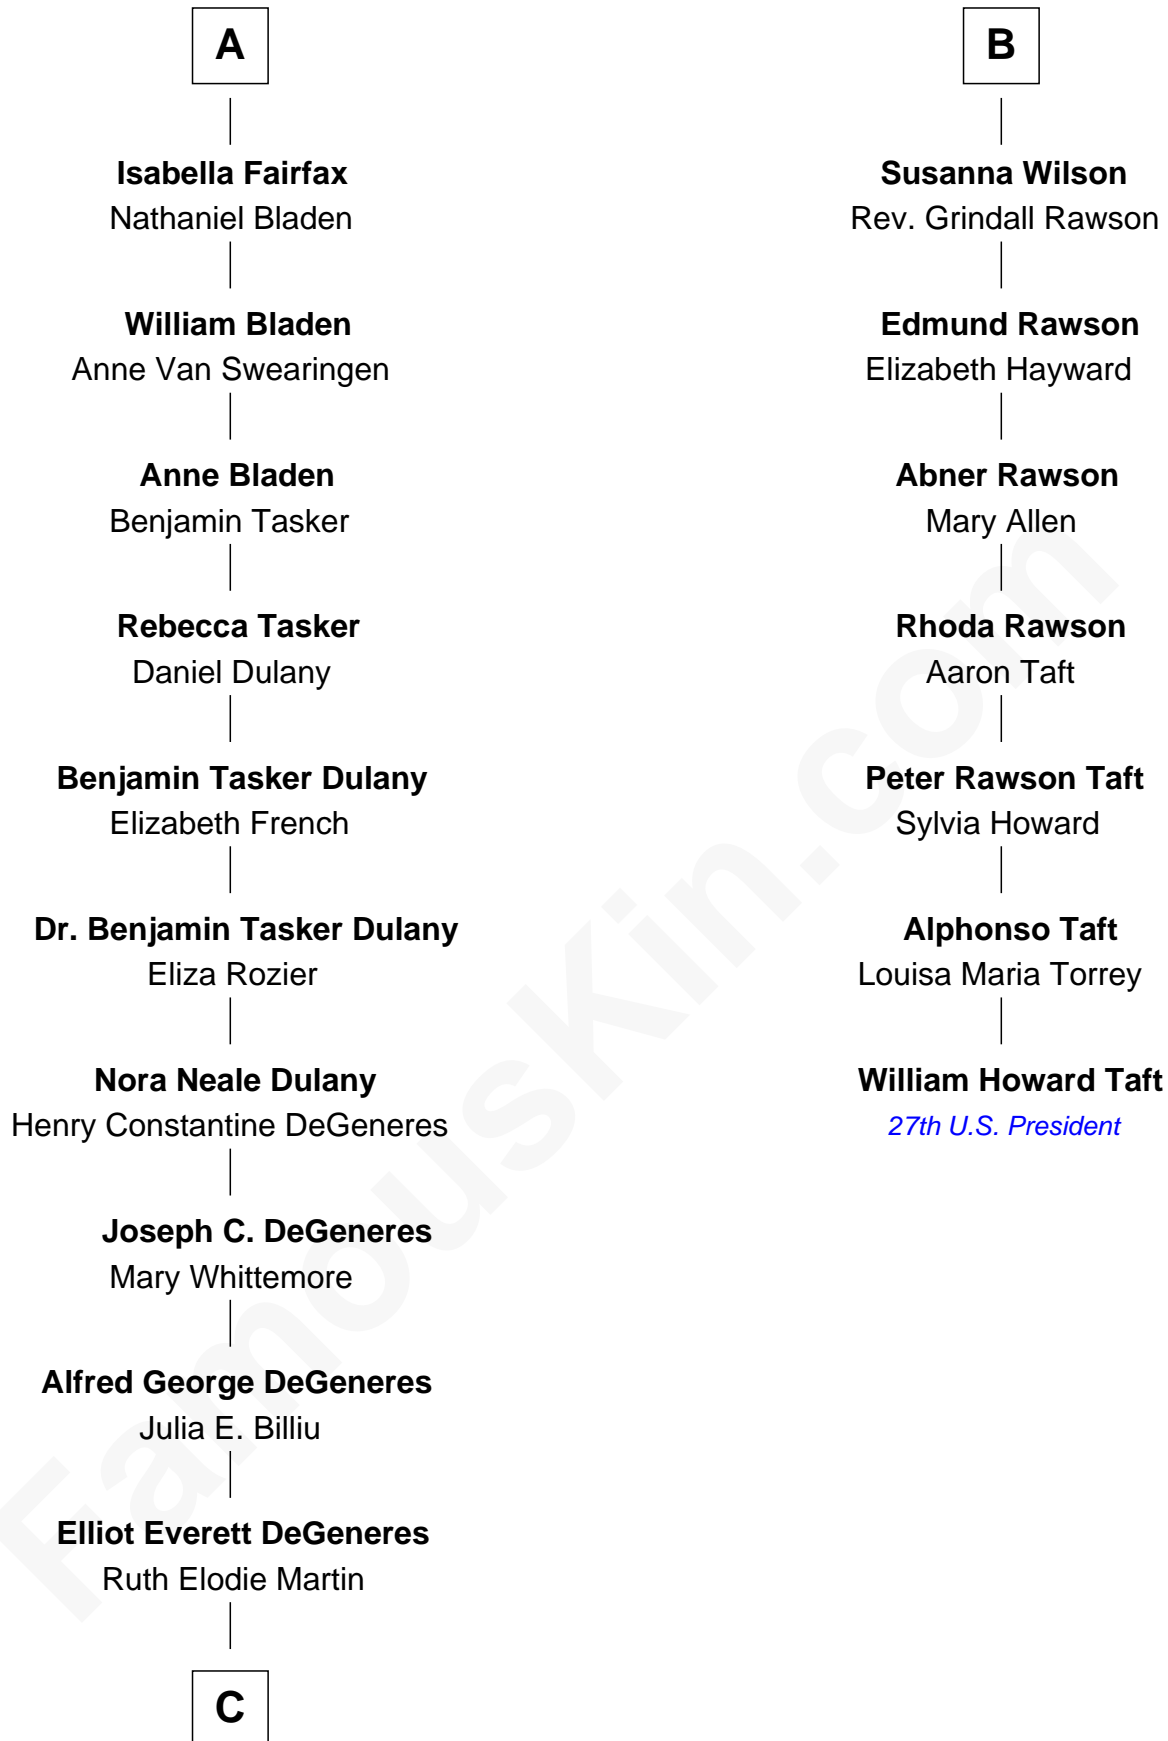

# FamousKin.com Relationship Chart of

**Ellen DeGeneres**

*Comedienne and TV Personality*

13th cousin 5 times removed of

**William Howard Taft**

*27th U.S. President*

C

Elliot Everett DeGeneres

Betty Jane Pfeffer

Ellen DeGeneres

*Comedienne and TV Personality*

FamousKin.com