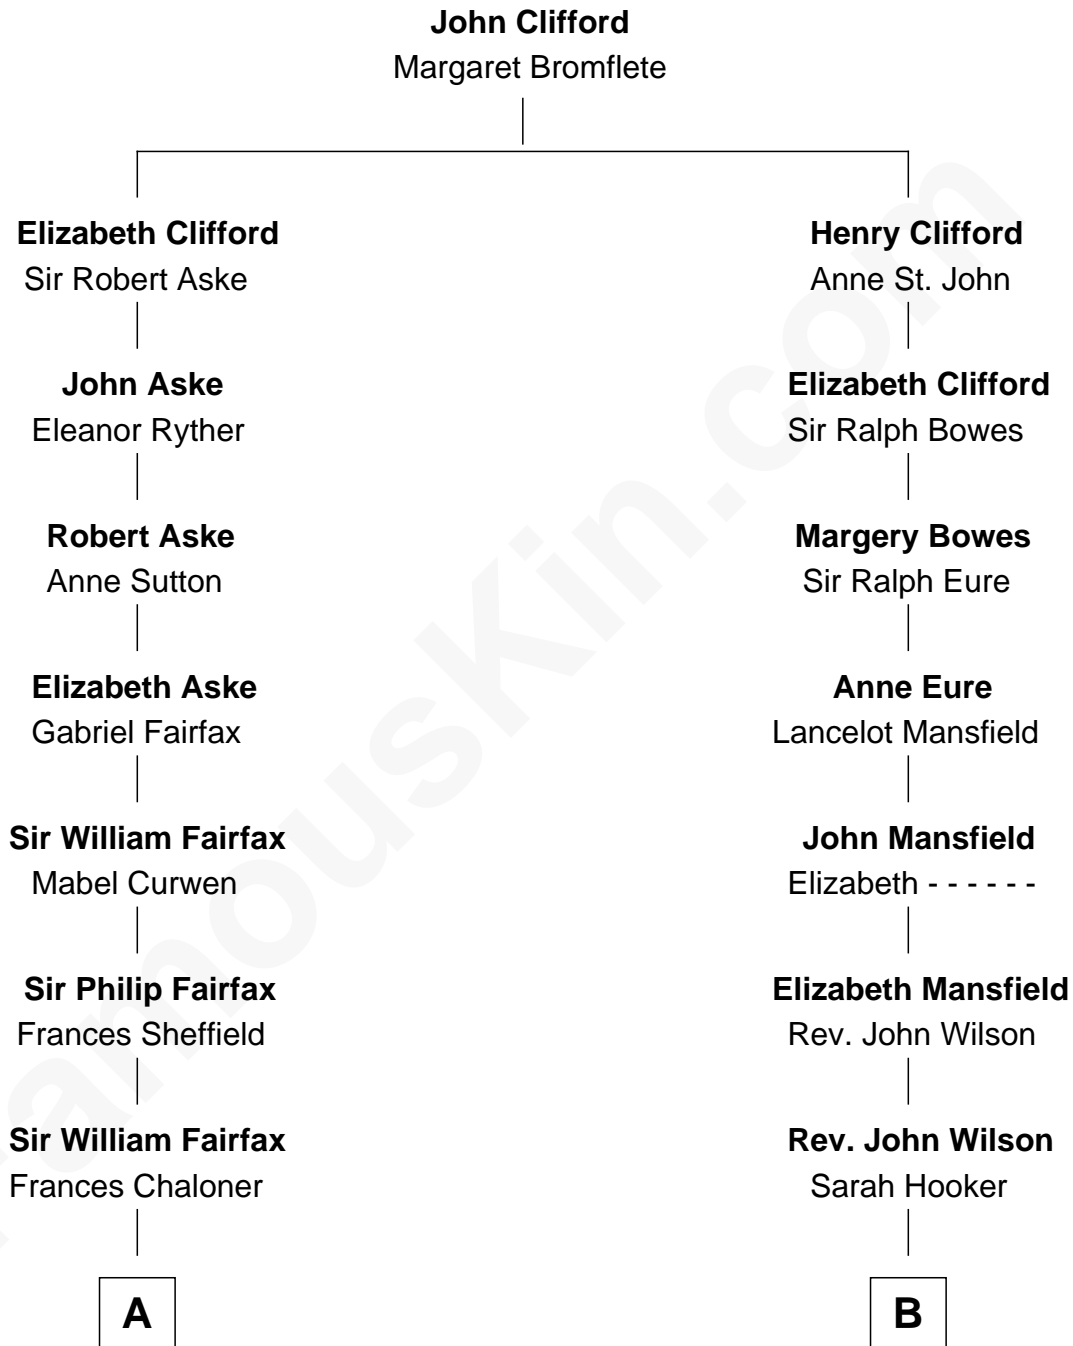

# FamousKin.com Relationship Chart of

**Ellen DeGeneres**

*Comedienne and TV Personality*

13th cousin 5 times removed of

**William Howard Taft**

*27th U.S. President*

C

Elliot Everett DeGeneres

Betty Jane Pfeffer

Ellen DeGeneres

*Comedienne and TV Personality*

FamousKin.com