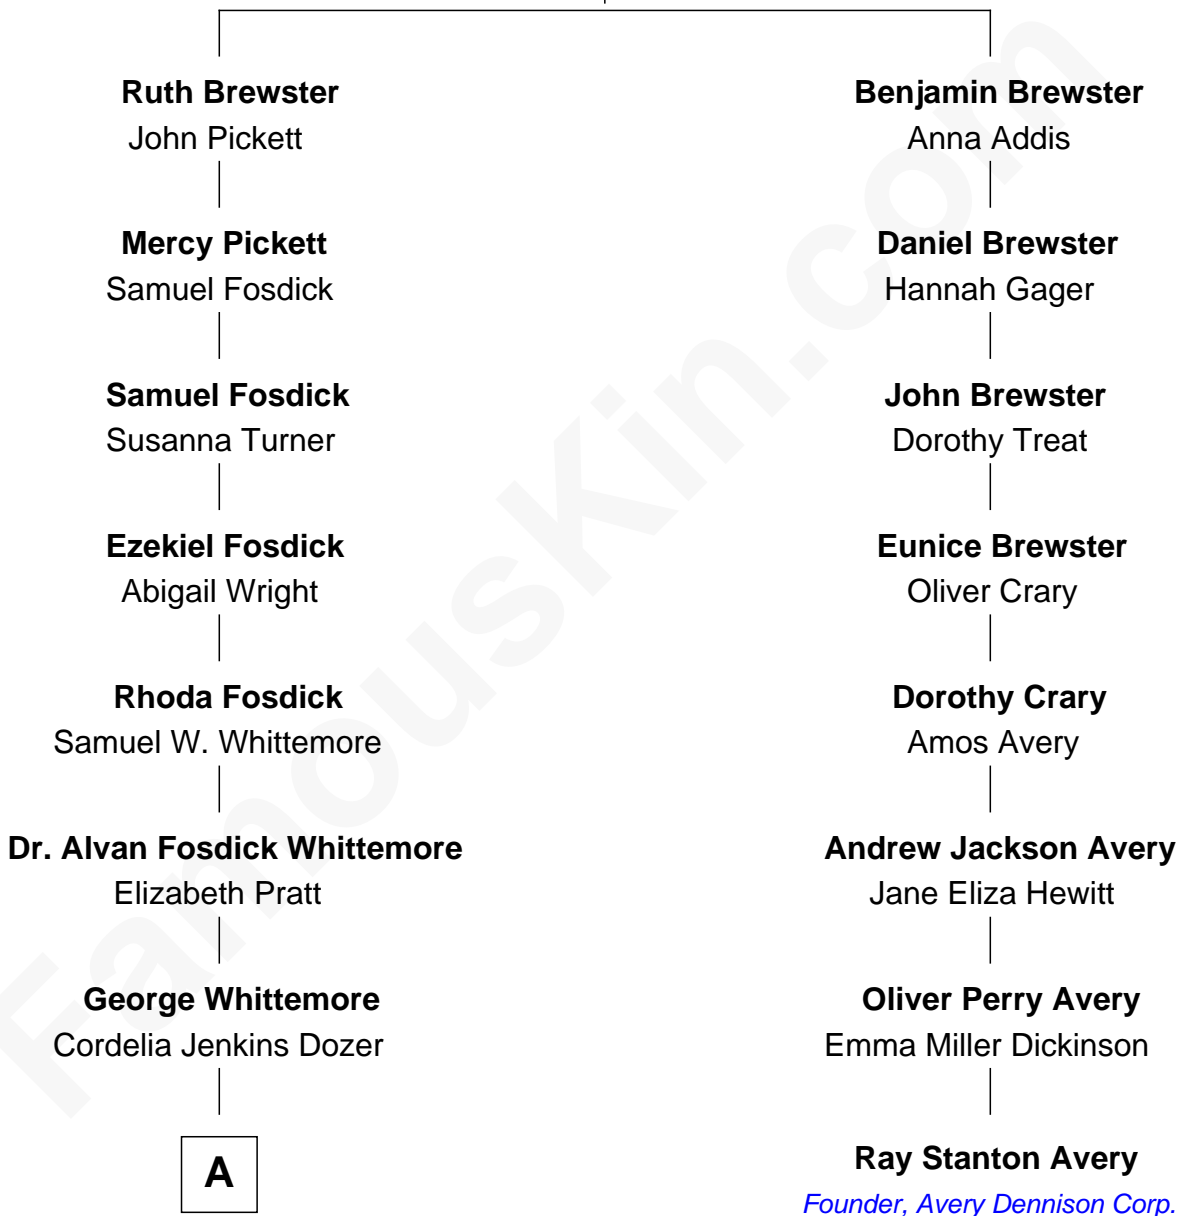

FamousKin.com Relationship Chart of

Ellen DeGeneres

Comedienne and TV Personality

7th cousin 4 times removed of

Ray Stanton Avery

Founder, Avery Dennison Corp.

Jonathan Brewster

Lucretia Oldham

A

—
Mary Whittemore
Joseph C. DeGeneres

—
Alfred George DeGeneres
Julia E. Billiu

—
Elliot Everett DeGeneres
Ruth Elodie Martin

—
Elliot Everett DeGeneres
Betty Jane Pfeffer

—
Ellen DeGeneres
Comedienne and TV Personality