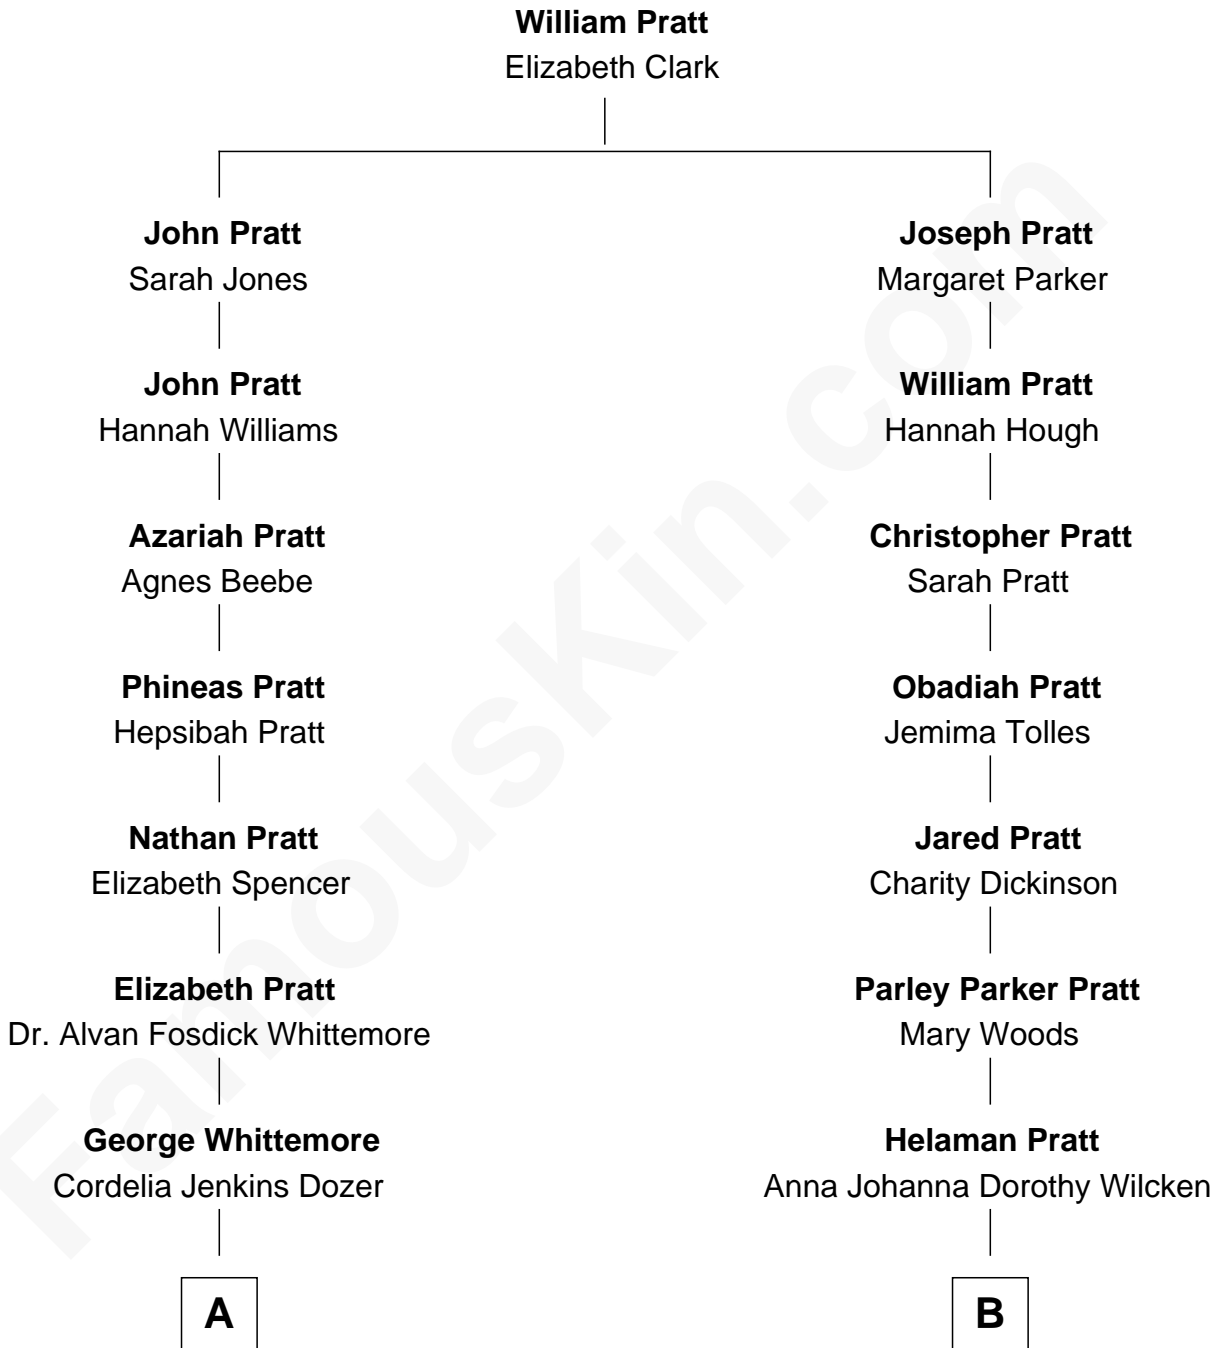

FamousKin.com

Relationship Chart of

Ellen DeGeneres

Comedienne and TV Personality

9th cousin 2 times removed of

Mitt Romney

70th Governor of Massachusetts

A

Mary Whittemore
Joseph C. DeGeneres

Alfred George DeGeneres
Julia E. Billiu

Elliot Everett DeGeneres
Ruth Elodie Martin

Elliot Everett DeGeneres
Betty Jane Pfeffer

Ellen DeGeneres
Comedienne and TV Personality

B

Anna Amelia Pratt
Gaskell Samuel Romney

George Wilcken Romney
Lenore Emily LaFount

Mitt Romney
70th Governor of Massachusetts