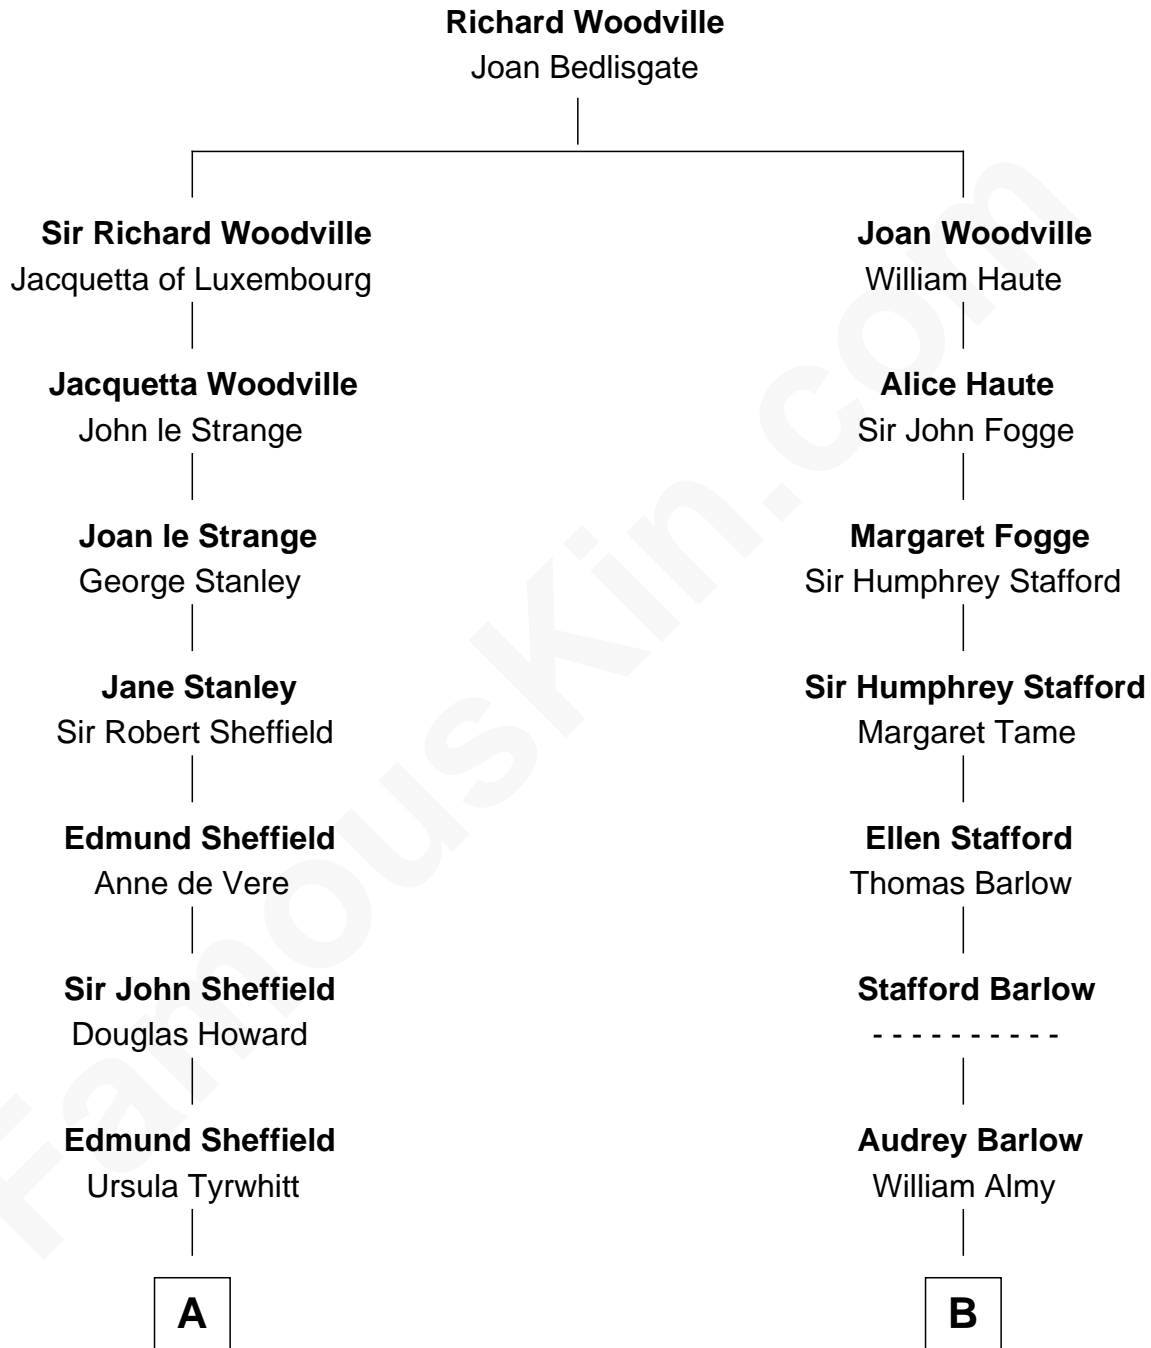

FamousKin.com

Relationship Chart of

Ellen DeGeneres

Comedienne and TV Personality

16th cousin 4 times removed of

George Romney

43rd Governor of Michigan

C

—
Alfred George DeGeneres

Julia E. Billiu

—
Elliot Everett DeGeneres

Ruth Elodie Martin

—
Elliot Everett DeGeneres

Betty Jane Pfeffer

—
Ellen DeGeneres

Comedienne and TV Personality

FamousKin.com