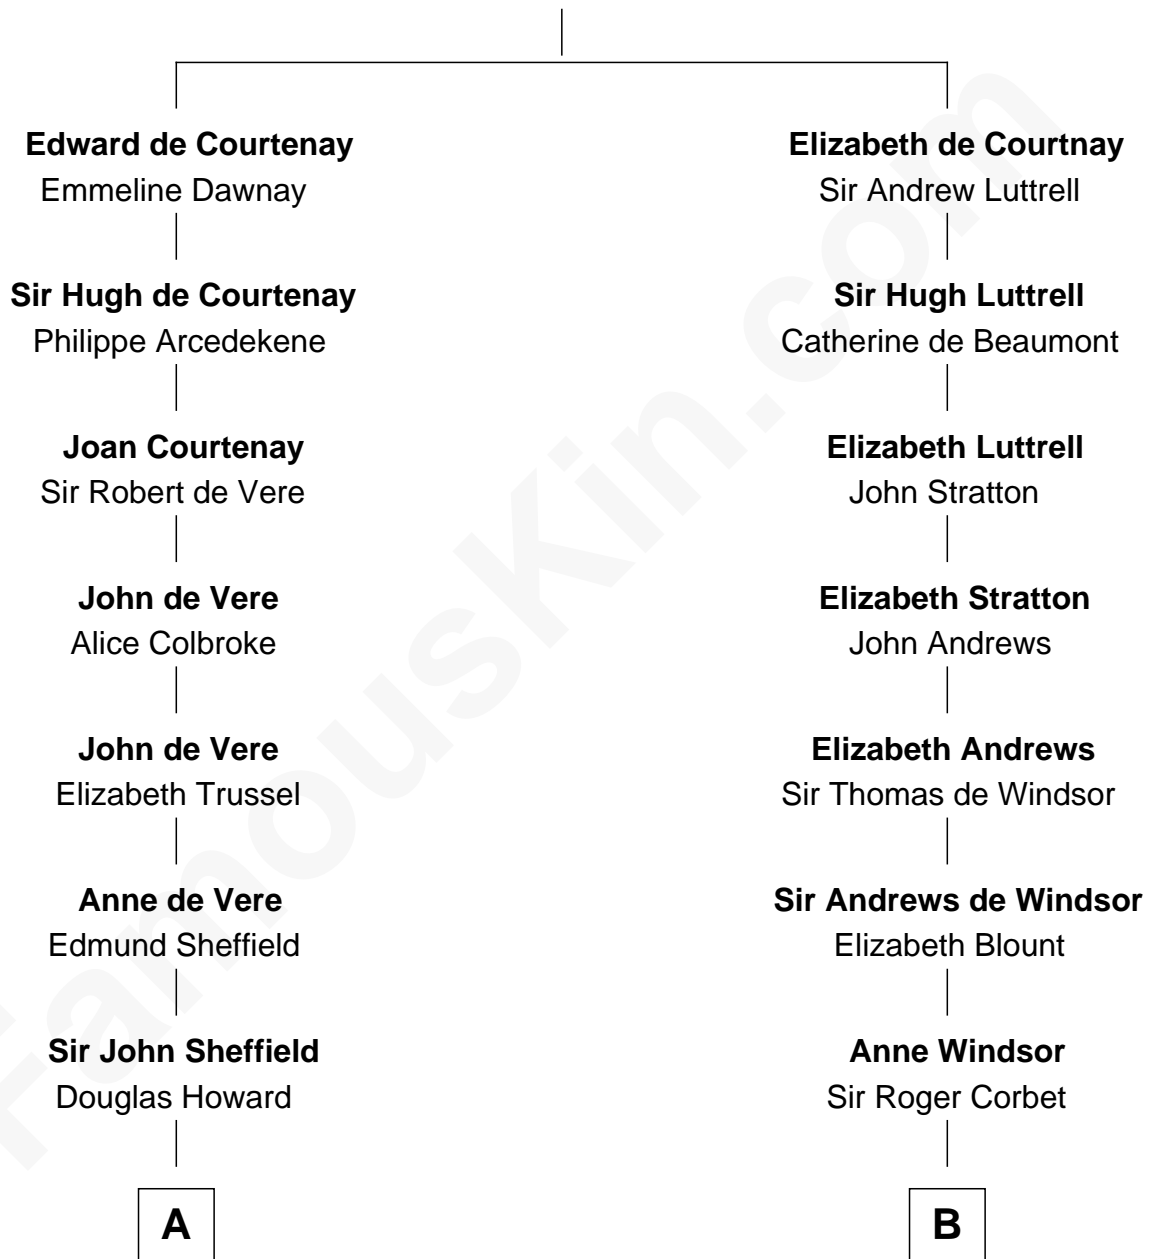

FamousKin.com Relationship Chart of

Ellen DeGeneres

Comedienne and TV Personality

20th cousin 1 time removed of

Nelson Rockefeller

41st U.S. Vice-President

Sir Hugh de Courtnay

Margaret de Bohun

C

Joseph C. DeGeneres

Mary Whittemore

Alfred George DeGeneres

Julia E. Billiu

Elliot Everett DeGeneres

Ruth Elodie Martin

Elliot Everett DeGeneres