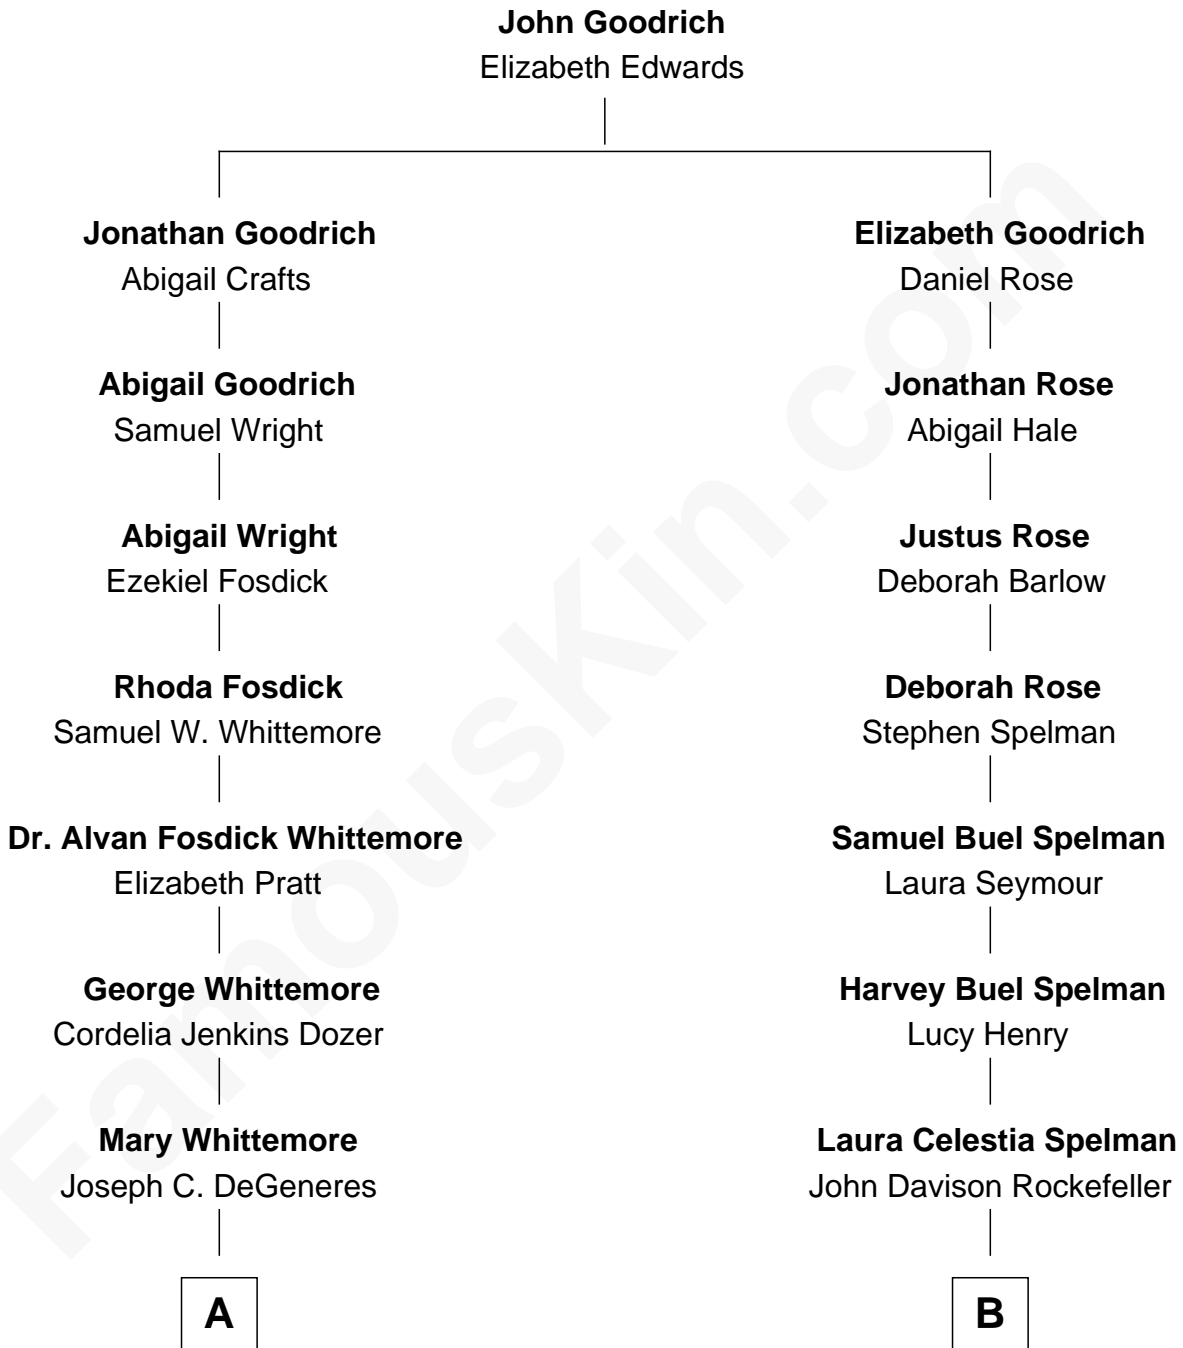

# FamousKin.com Relationship Chart of

**Ellen DeGeneres**

*Comedienne and TV Personality*

8th cousin 2 times removed of

**Nelson Rockefeller**

*41st U.S. Vice-President*

FamousKin.com