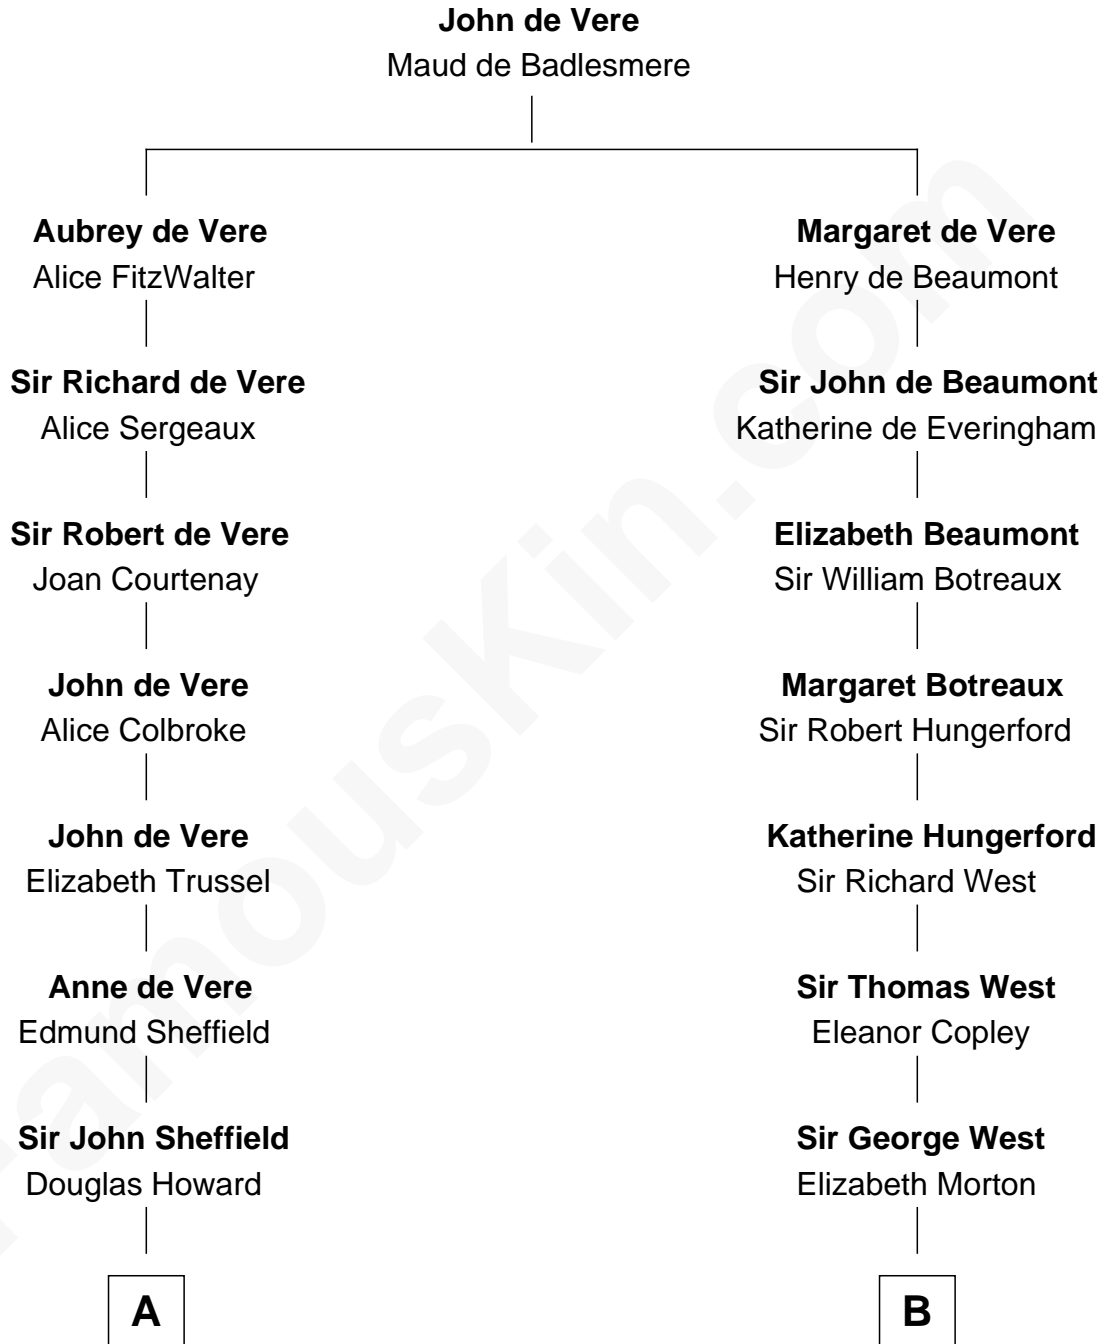

FamousKin.com Relationship Chart of

Ellen DeGeneres

Comedienne and TV Personality

20th cousin 1 time removed of

Nelson Rockefeller

41st U.S. Vice-President

C

Joseph C. DeGeneres

Mary Whittemore

Alfred George DeGeneres

Julia E. Billiu

Elliot Everett DeGeneres

Ruth Elodie Martin

Elliot Everett DeGeneres

Betty Jane Pfeffer

Ellen DeGeneres

Nelson Rockefeller

41st U.S. Vice-President