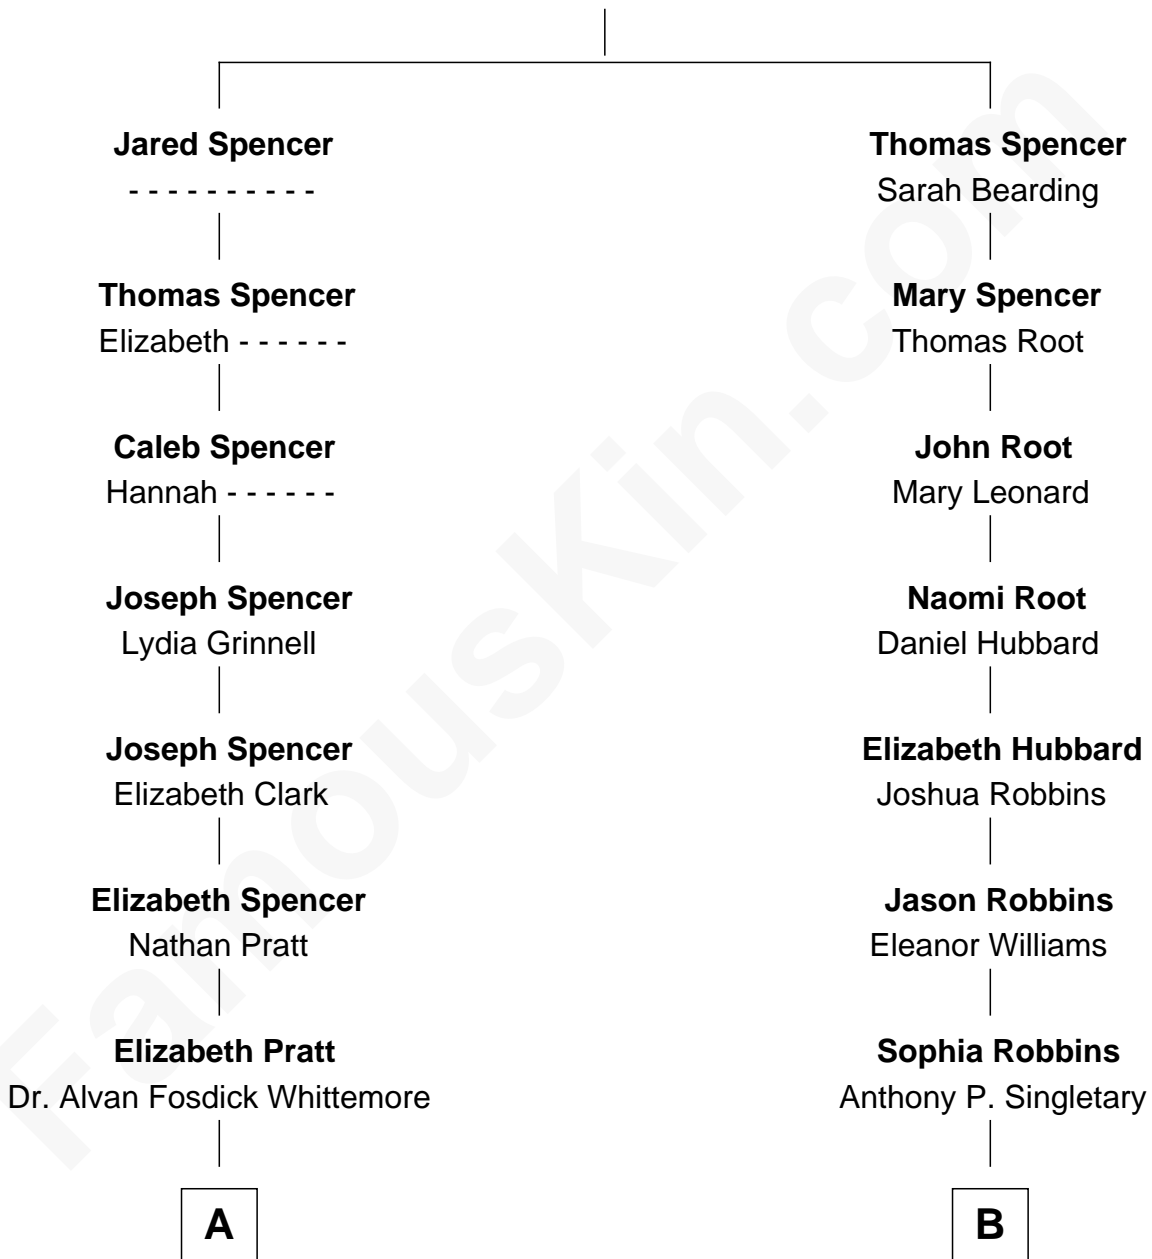

# FamousKin.com Relationship Chart of

**Ellen DeGeneres**

*Comedienne and TV Personality*

11th cousin 1 time removed of

**John Hinckley, Jr.**

*Shot President Ronald Reagan*

**Gerard Spencer**

Alice Whitbread

**A**

**George Whittemore**  
Cordelia Jenkins Dozer

**Mary Whittemore**  
Joseph C. DeGeneres

**Alfred George DeGeneres**  
Julia E. Billiu

**Elliot Everett DeGeneres**  
Ruth Elodie Martin

**Elliot Everett DeGeneres**  
Betty Jane Pfeffer

**Ellen DeGeneres**  
*Comedienne and TV Personality*

**B**

**Victoria Singletary**  
James Thompson

**Clyde Singletary Thompson**  
Hattie Jackson

**Ardis Thompson**  
Harvey Lawrence Moore

**Jo Ann Moore**  
John Warnock Hinckley

**John Hinckley, Jr.**  
*Shot President Ronald Reagan*