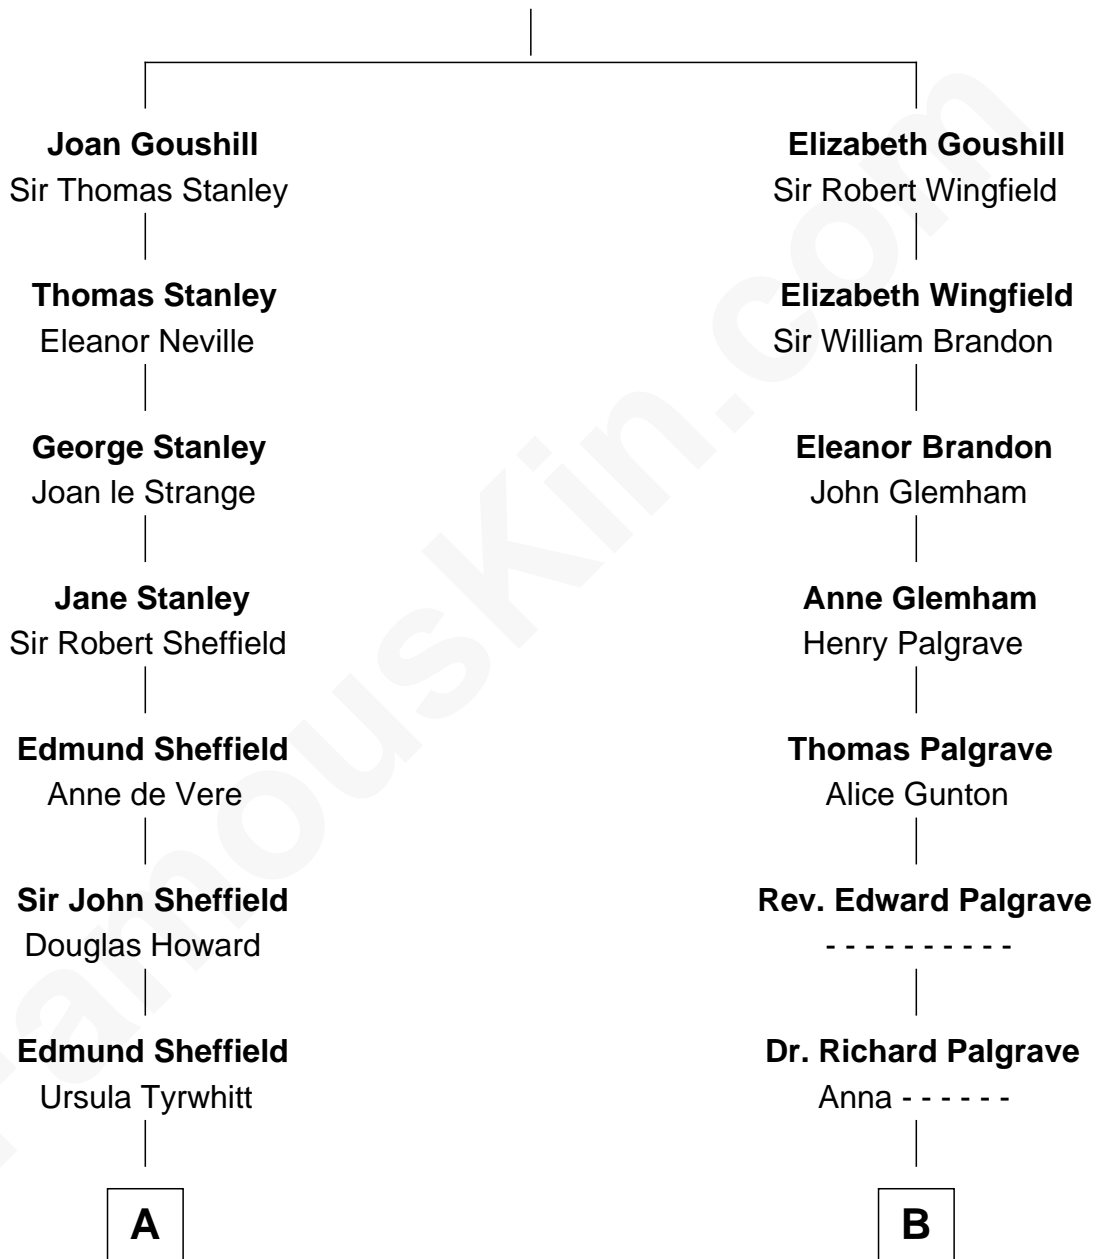

FamousKin.com

Relationship Chart of

Ellen DeGeneres

Comedienne and TV Personality

10th cousin 10 times removed of

Roger Sherman

Signer of the Declaration of Independence

Sir Robert Goushill

Elizabeth Fitzalan

C

—
Alfred George DeGeneres

Julia E. Billiu

—
Elliot Everett DeGeneres

Ruth Elodie Martin

—
Elliot Everett DeGeneres

Betty Jane Pfeffer