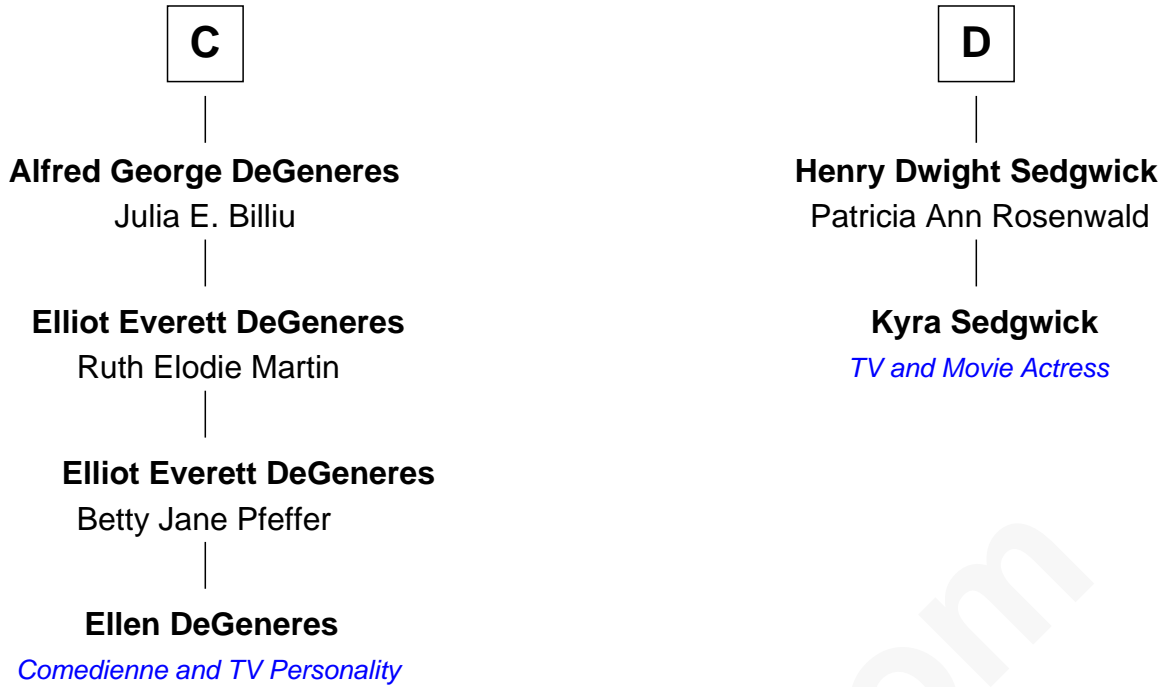

FamousKin.com Relationship Chart of

Ellen DeGeneres

Comedienne and TV Personality

18th cousin 2 times removed of

Kyra Sedgwick

TV and Movie Actress

Sir John Berkeley
Elizabeth Betteshorne

Eleanor Berkeley
Sir Richard Poynings

Sir Edmund Sutton
Joyce Tiptoft

Sir Edward Sutton
Cecily Willoughby

Sir John Sutton
Cecily Grey

Sir Henry Dudley
----- Ashton

Probable

Roger Dudley
Susanna Thorne

Gov. Thomas Dudley
Dorothy York

B