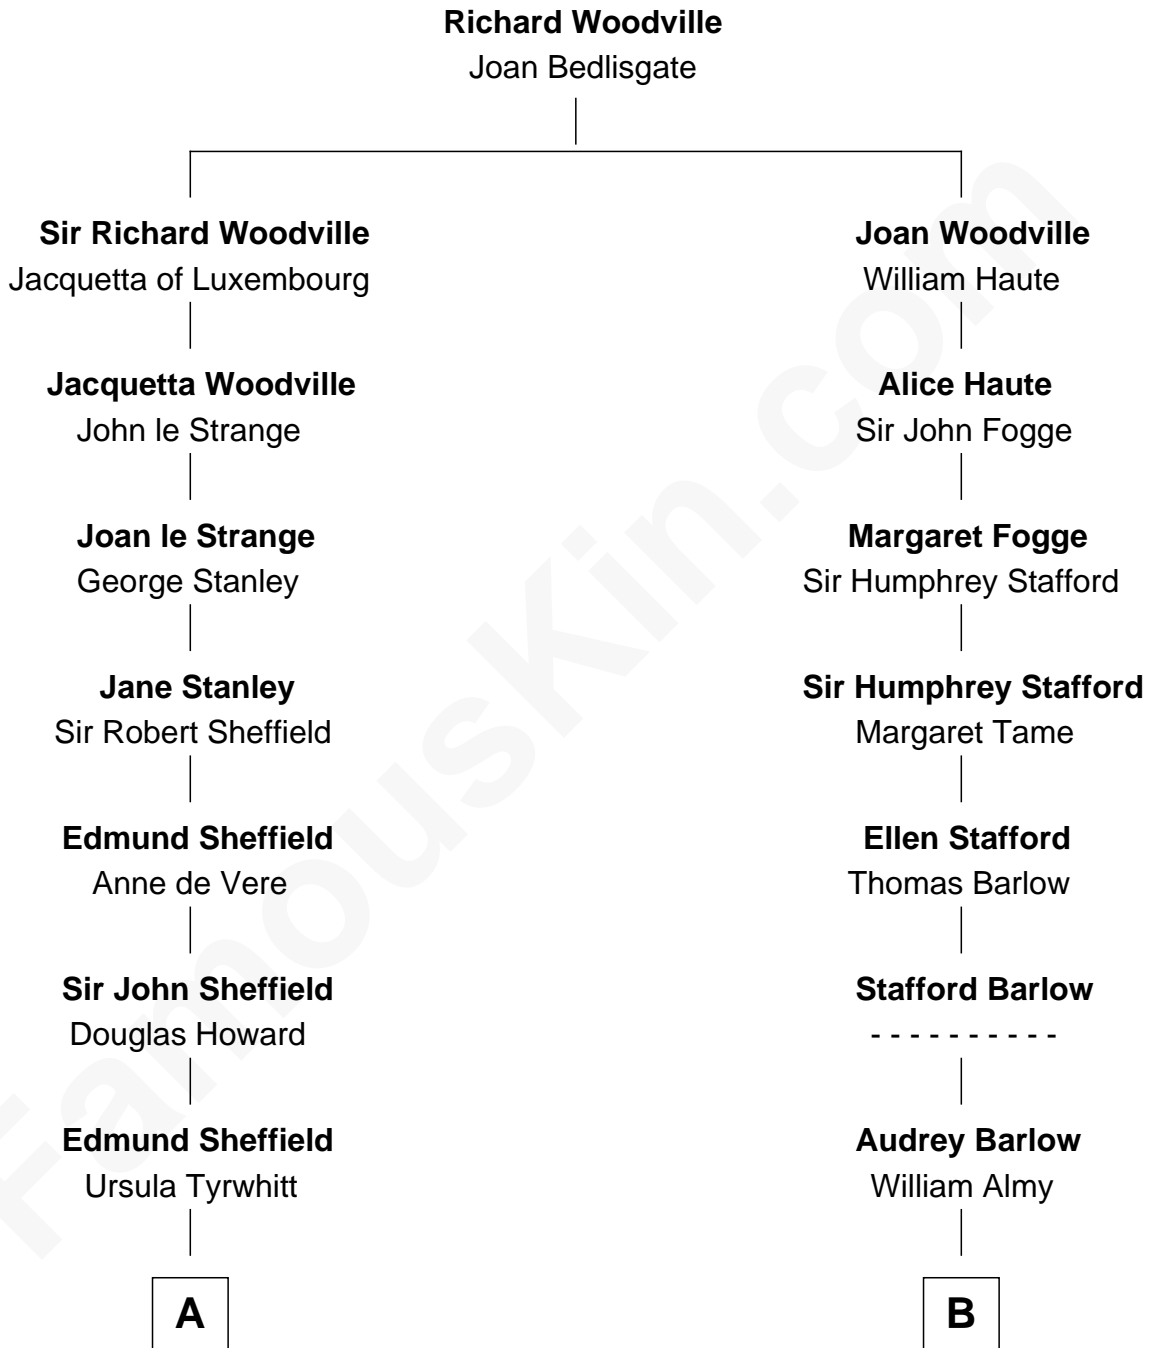

FamousKin.com

Relationship Chart of

Ellen DeGeneres

Comedienne and TV Personality

10th cousin 10 times removed of

William Ellery

Signer of the Declaration of Independence

C

—
Alfred George DeGeneres

Julia E. Billiu

—
Elliot Everett DeGeneres

Ruth Elodie Martin

—
Elliot Everett DeGeneres

Betty Jane Pfeffer

—
Ellen DeGeneres

Comedienne and TV Personality