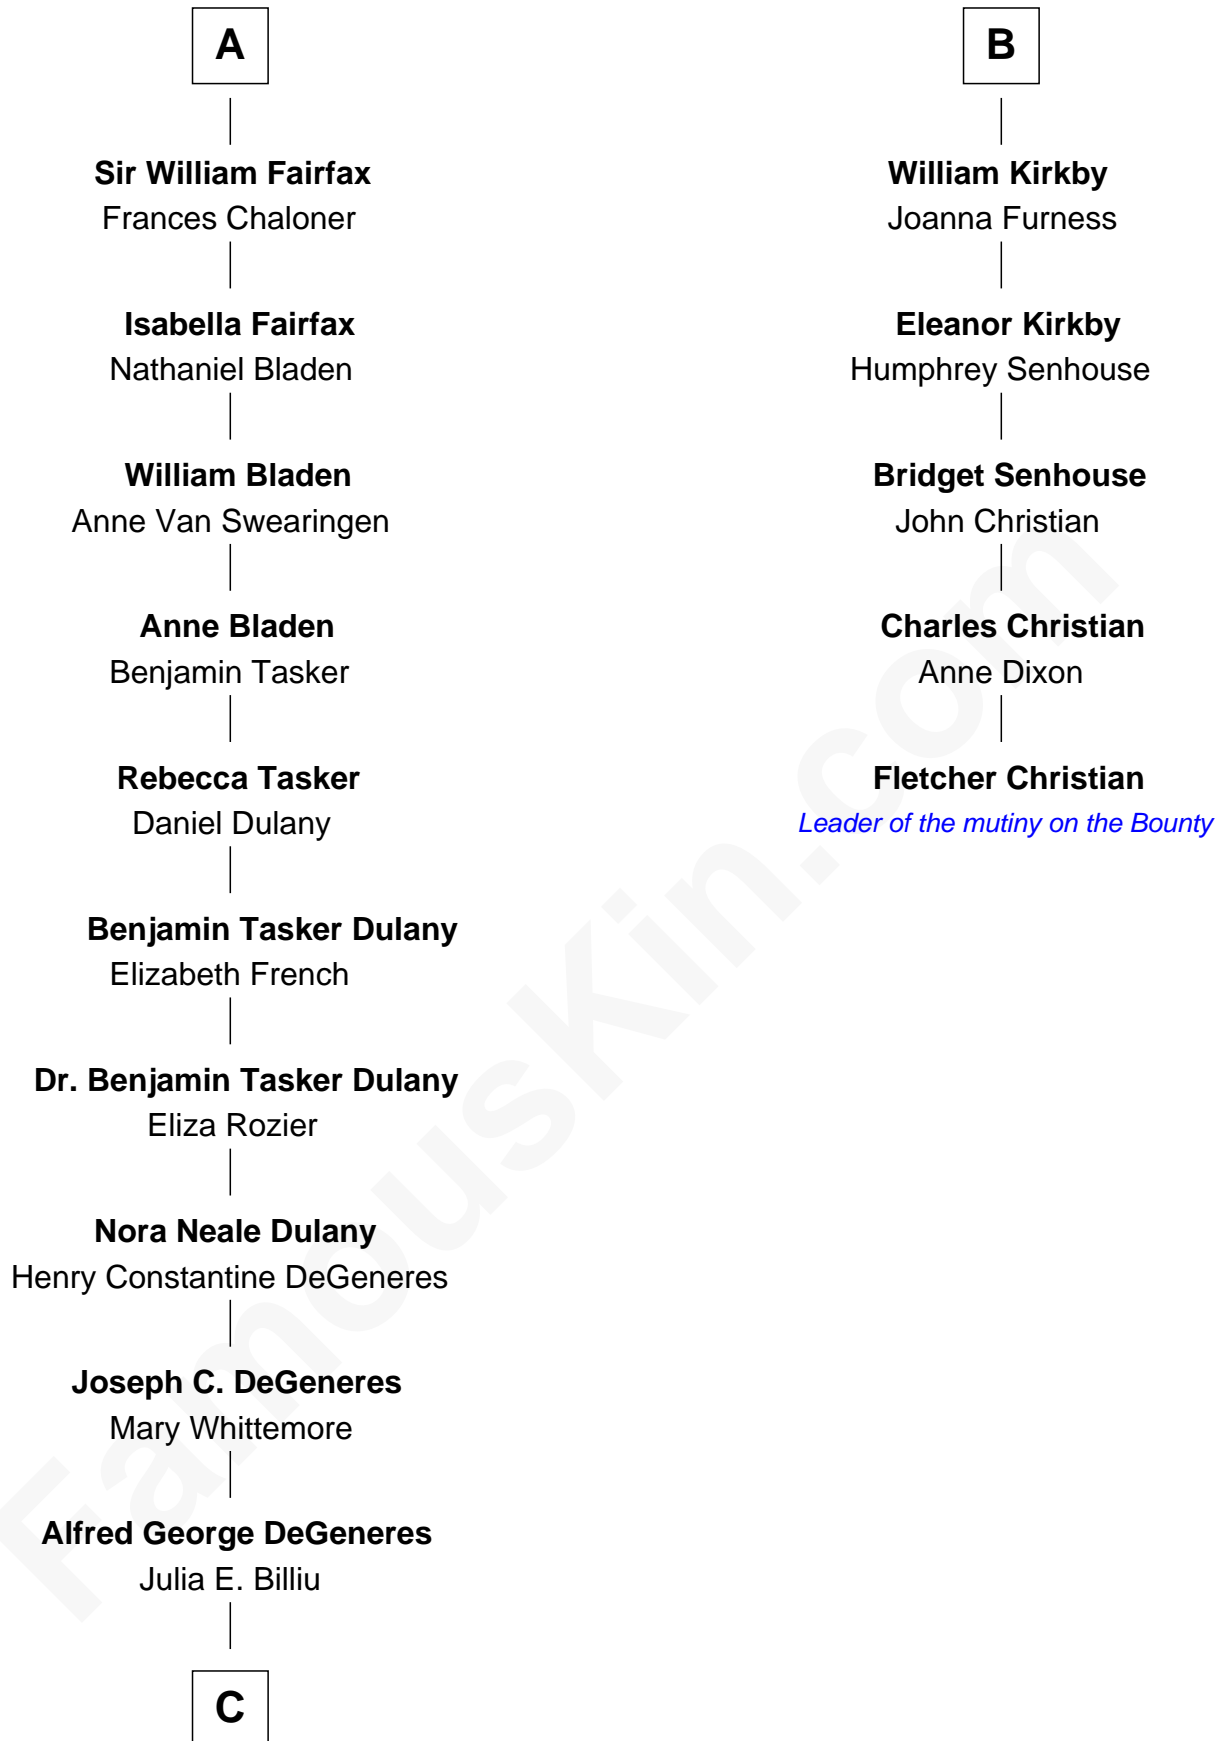

# FamousKin.com Relationship Chart of

**Ellen DeGeneres**

*Comedienne and TV Personality*

**11th cousin 8 times removed of**

**Fletcher Christian**

*Leader of the mutiny on the Bounty*

**Sir Richard Neville**

Alice Montagu

**C**

—  
**Elliot Everett DeGeneres**

Ruth Elodie Martin

—  
**Elliot Everett DeGeneres**

Betty Jane Pfeffer

—  
**Ellen DeGeneres**

*Comedienne and TV Personality*