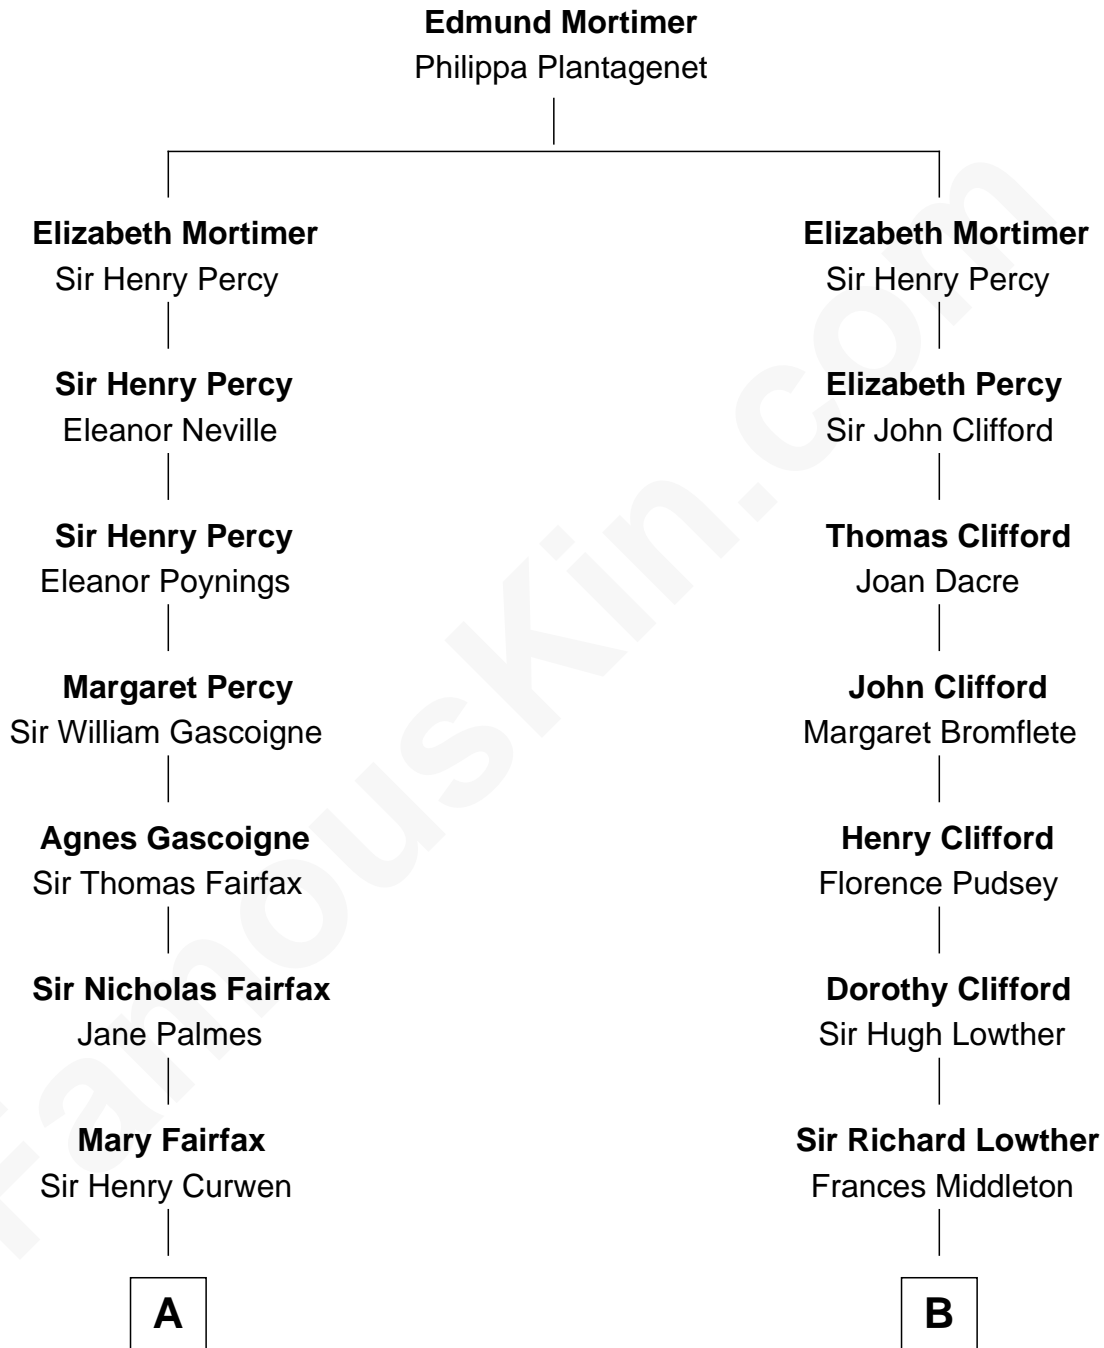

FamousKin.com Relationship Chart of

Ellen DeGeneres

Comedienne and TV Personality

14th cousin 7 times removed of

Fletcher Christian

Leader of the mutiny on the Bounty

THE "BOUNTY" AT OAHU

C

—
Joseph C. DeGeneres

Mary Whittemore

—
Alfred George DeGeneres

Julia E. Billiu

—
Elliot Everett DeGeneres

Ruth Elodie Martin

—
Elliot Everett DeGeneres

Betty Jane Pfeffer