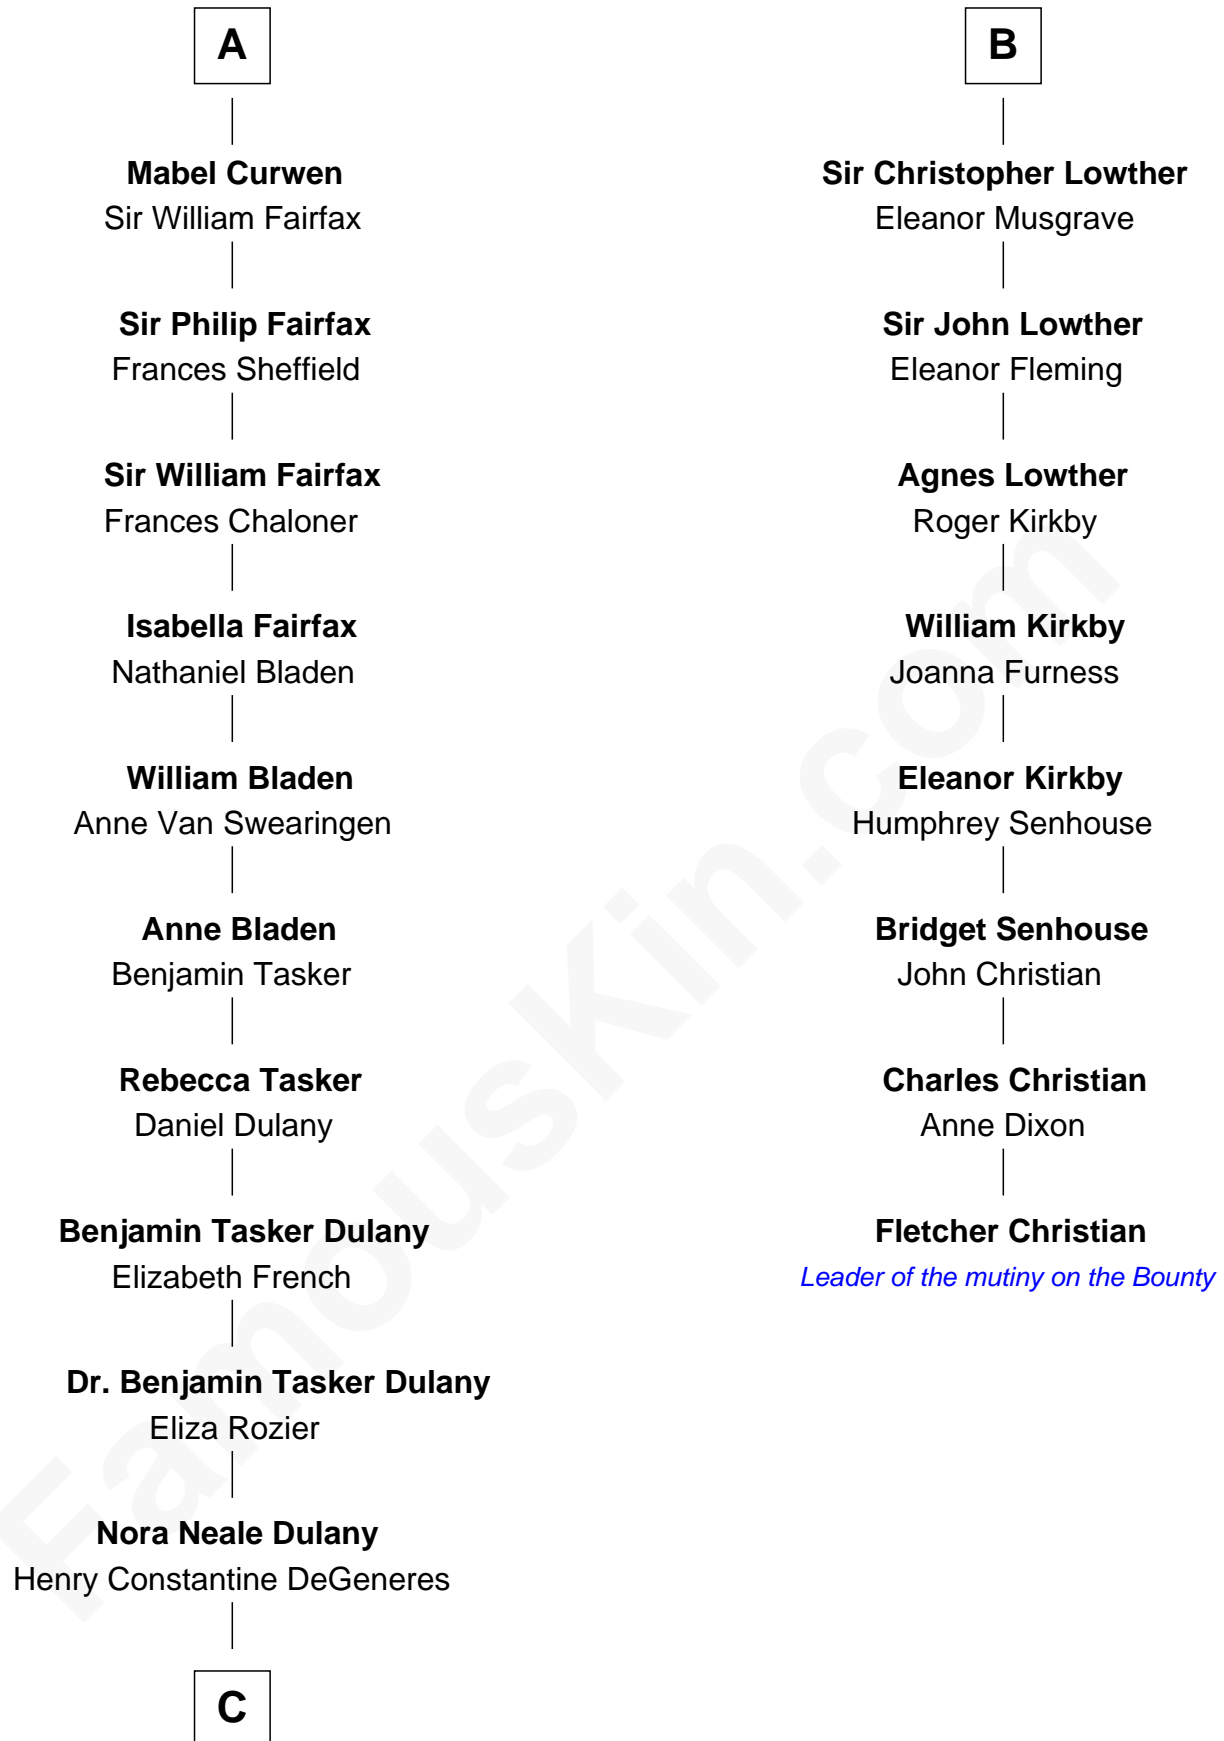

FamousKin.com Relationship Chart of

Ellen DeGeneres

Comedienne and TV Personality

14th cousin 7 times removed of

Fletcher Christian

Leader of the mutiny on the Bounty

THE "BOUNTY" AT OAHU

C

—
Joseph C. DeGeneres

Mary Whittemore

—
Alfred George DeGeneres

Julia E. Billiu

—
Elliot Everett DeGeneres

Ruth Elodie Martin

—
Elliot Everett DeGeneres

Betty Jane Pfeffer