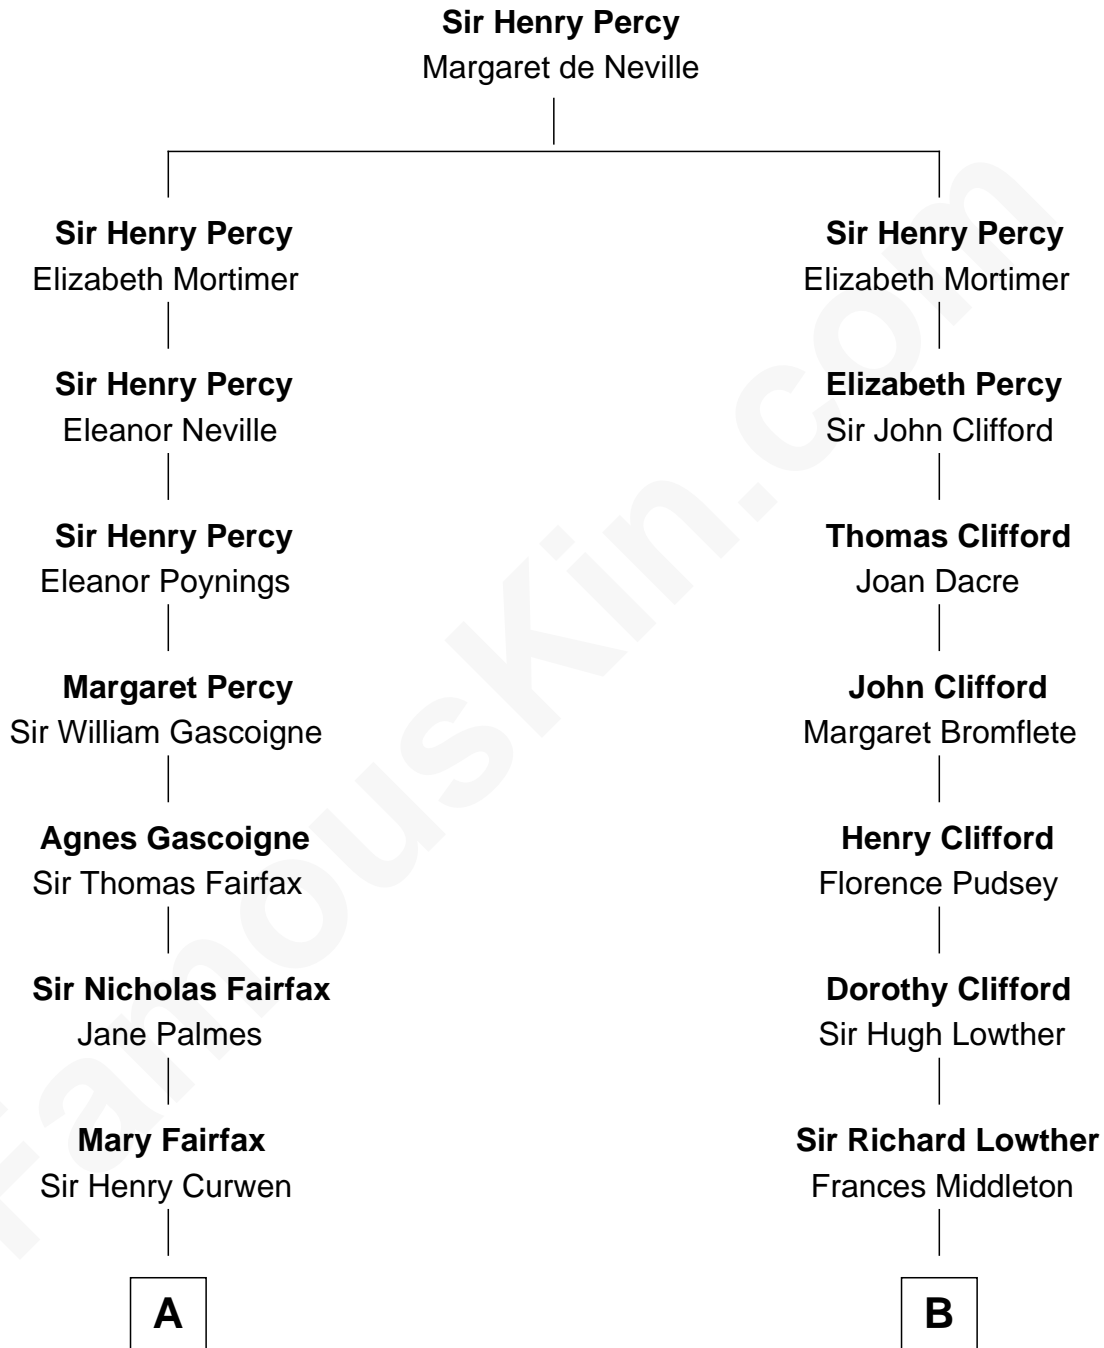

# FamousKin.com Relationship Chart of

**Ellen DeGeneres**

*Comedienne and TV Personality*

14th cousin 7 times removed of

**Fletcher Christian**

*Leader of the mutiny on the Bounty*

THE "BOUNTY" AT OAHOKU

**C**

—  
**Joseph C. DeGeneres**

Mary Whittemore

—  
**Alfred George DeGeneres**

Julia E. Billiu

—  
**Elliot Everett DeGeneres**

Ruth Elodie Martin

—  
**Elliot Everett DeGeneres**

Betty Jane Pfeffer