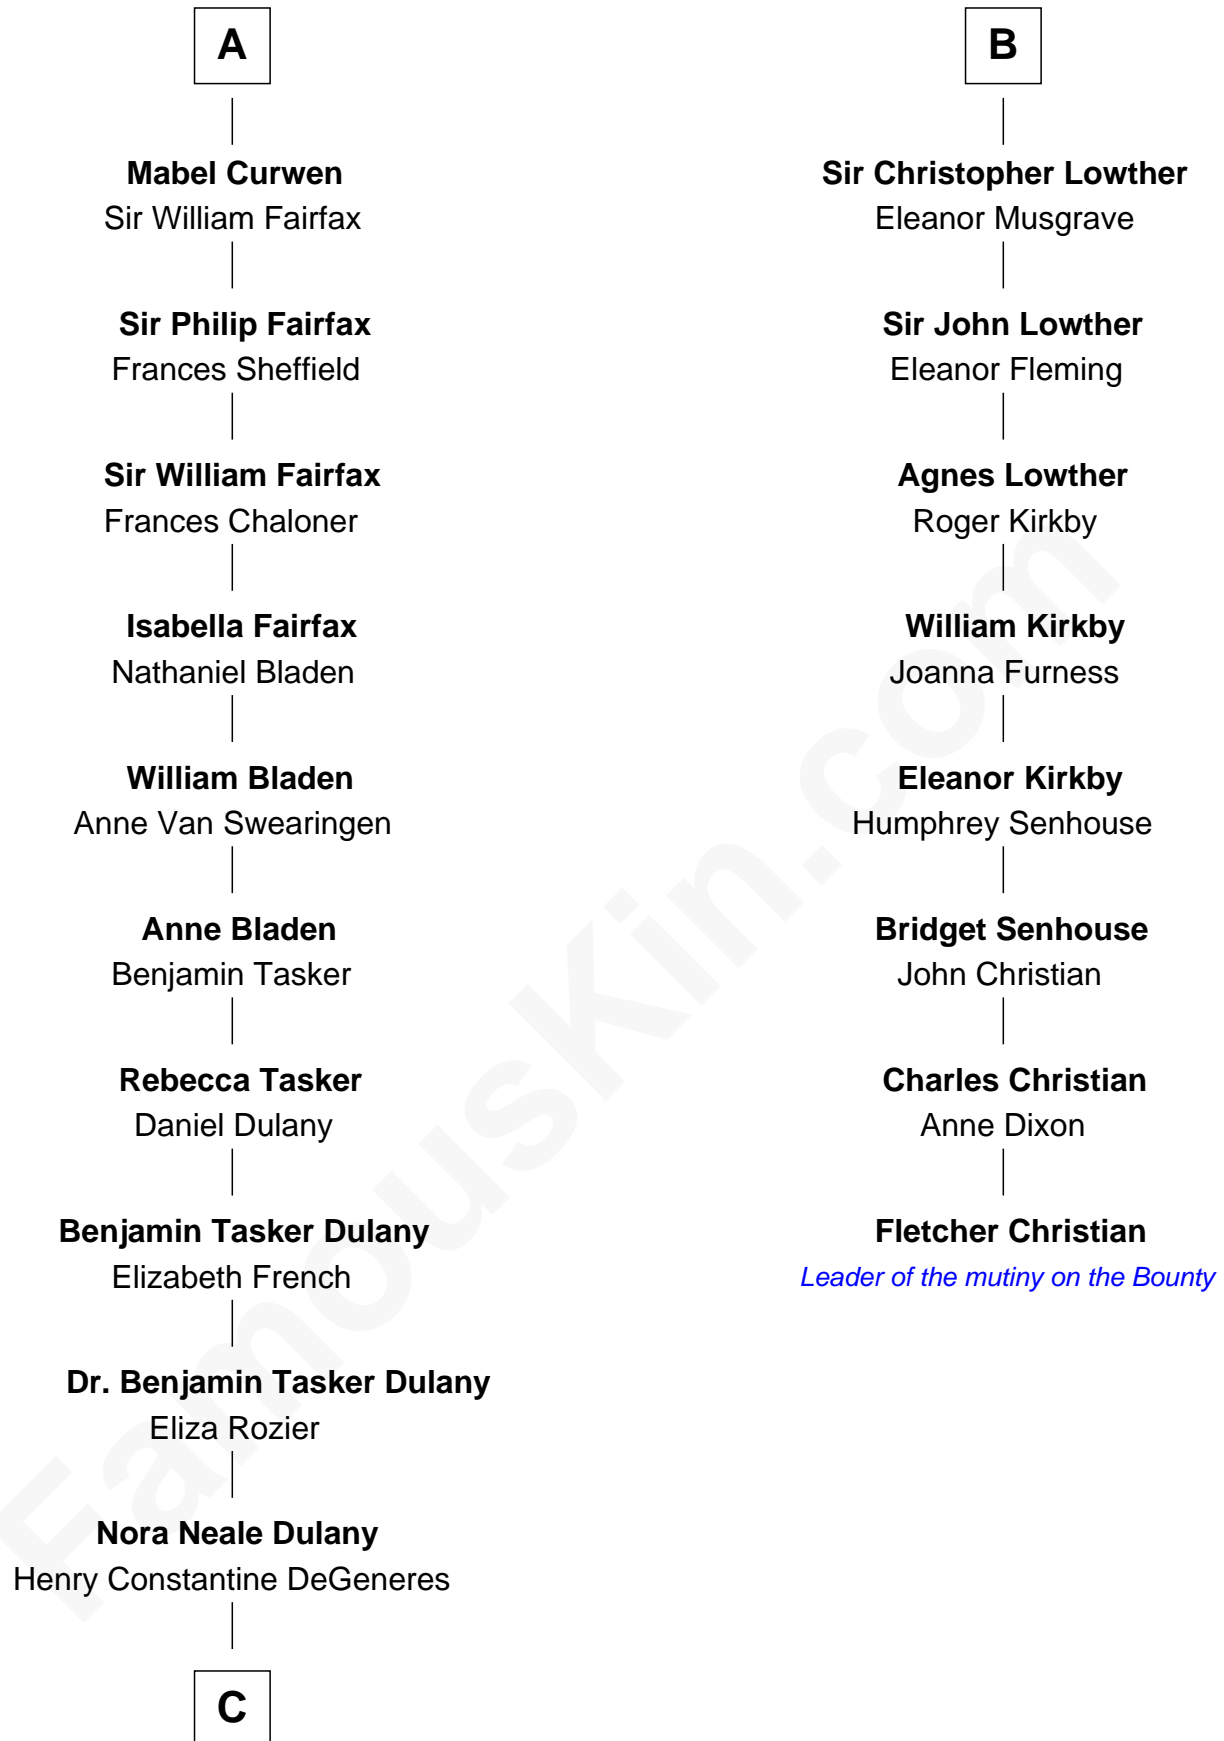

# FamousKin.com Relationship Chart of

**Ellen DeGeneres**

*Comedienne and TV Personality*

14th cousin 7 times removed of

**Fletcher Christian**

*Leader of the mutiny on the Bounty*

THE "BOUNTY" AT OAHOKU

**C**

—  
**Joseph C. DeGeneres**

Mary Whittemore

—  
**Alfred George DeGeneres**

Julia E. Billiu

—  
**Elliot Everett DeGeneres**

Ruth Elodie Martin

—  
**Elliot Everett DeGeneres**

Betty Jane Pfeffer