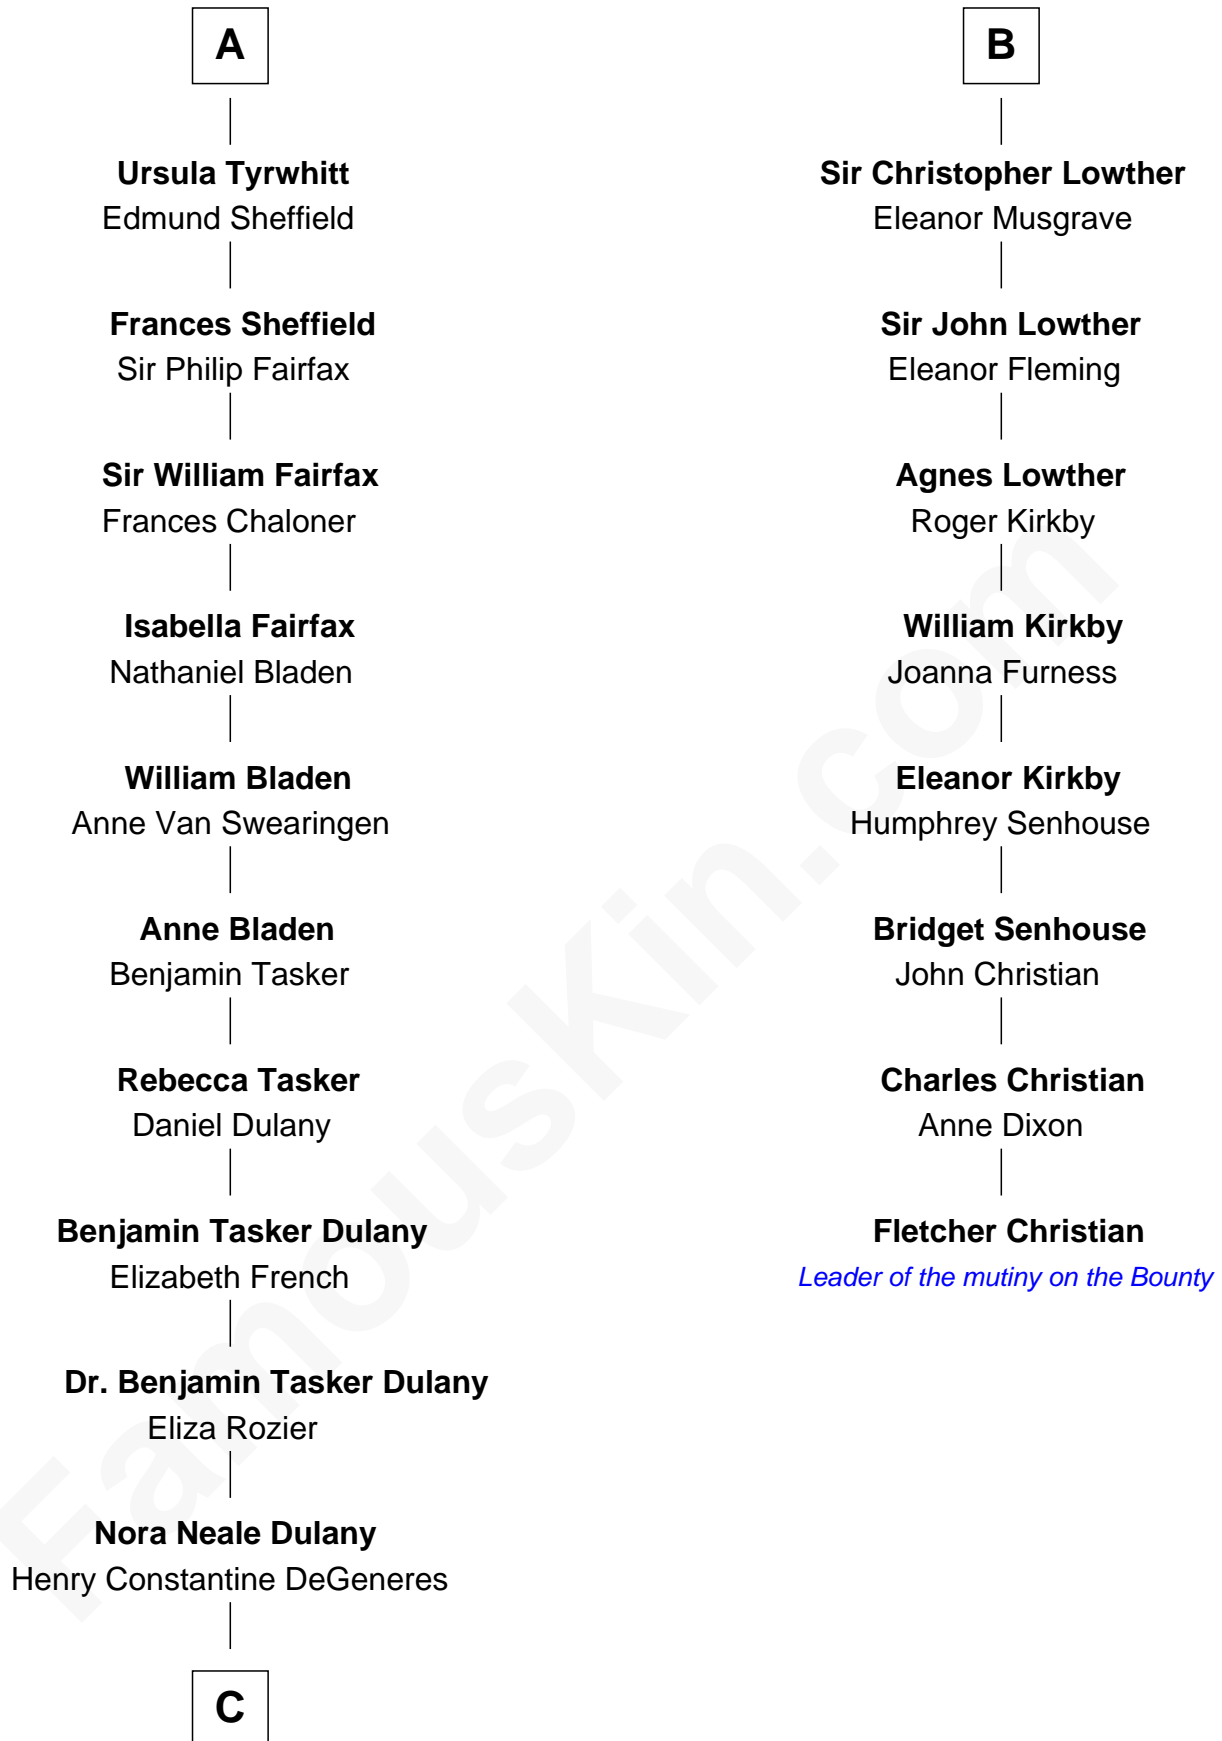

# FamousKin.com Relationship Chart of

**Ellen DeGeneres**

*Comedienne and TV Personality*

**14th cousin 7 times removed of**

**Fletcher Christian**

*Leader of the mutiny on the Bounty*

**Sir Hugh de Stafford**  
Philippa de Beauchamp

**Katherine Hildyard**

William Girlington

**Isabel Girlington**

Sir William Tyrwhitt

**Sir Robert Tyrwhitt**

Elizabeth Oxenbridge

**A**

**Margaret de Stafford**

Florence Pudsey

**Dorothy Clifford**

Sir Hugh Lowther

**Sir Richard Lowther**

Frances Middleton

**B**

**C**

—  
**Joseph C. DeGeneres**

Mary Whittemore

—  
**Alfred George DeGeneres**

Julia E. Billiu

—  
**Elliot Everett DeGeneres**

Ruth Elodie Martin

—  
**Elliot Everett DeGeneres**

Betty Jane Pfeffer

—  
**Ellen DeGeneres**