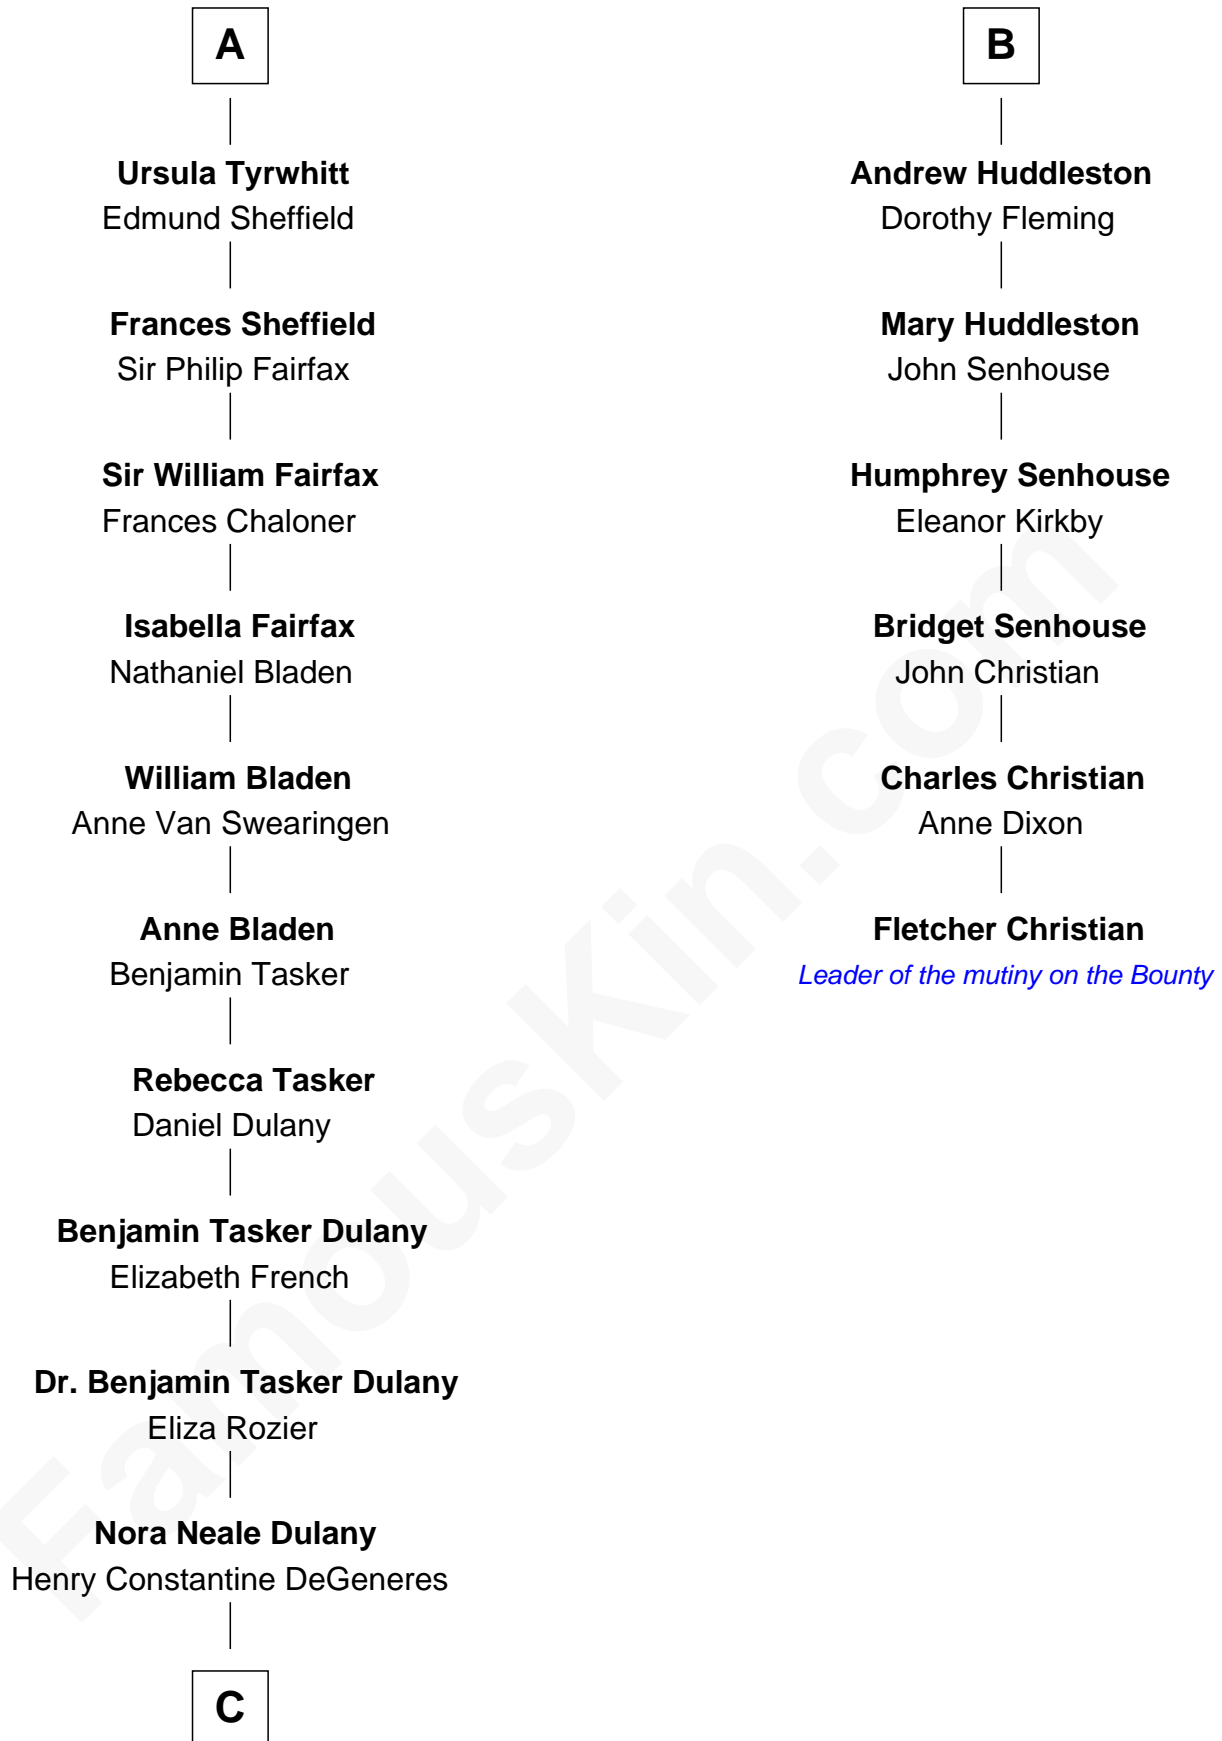

# FamousKin.com Relationship Chart of

**Ellen DeGeneres**

*Comedienne and TV Personality*

**12th cousin 9 times removed of**

**Fletcher Christian**

*Leader of the mutiny on the Bounty*

**Sir Michael de la Pole**

Katherine Wingfield

**Michael de la Pole**  
Katherine de Stafford

**Isabel de la Pole**  
Thomas Morley

**Anne Morley**  
Sir John Hastings

**Elizabeth Hastings**  
Sir Robert Hildyard

**Katherine Hildyard**  
William Girlington

**Isabel Girlington**  
Sir William Tyrwhitt

**Sir Robert Tyrwhitt**  
Elizabeth Oxenbridge

**A**

**Sir Thomas de la Pole**  
Anne Cheney

**Katherine de la Pole**  
Sir Miles Stapleton

**Joan Stapleton**  
Sir John Huddleston

**Sir John Huddleston**  
Joan FitzHugh

**Sir John Huddleston**  
Joyce Prickley

**Andrew Huddleston**  
Mary Hutton

**Joseph Huddleston**  
Elinor Sisson

**B**

**C**

—  
**Joseph C. DeGeneres**

Mary Whittemore