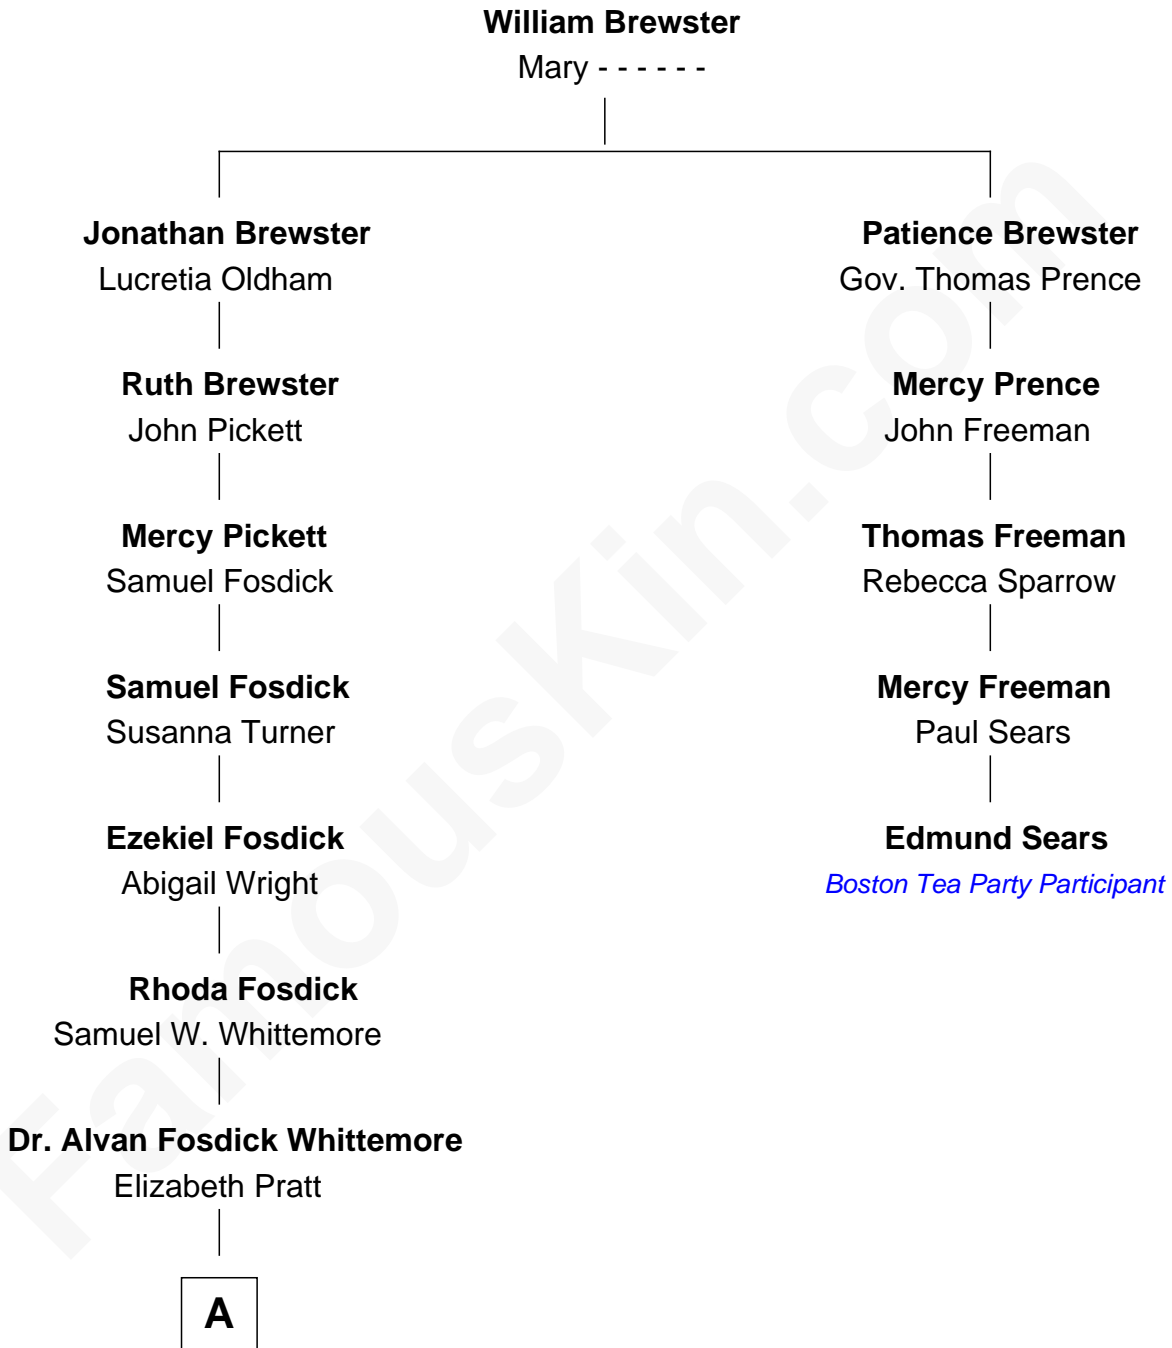

FamousKin.com Relationship Chart of

Ellen DeGeneres

Comedienne and TV Personality

4th cousin 8 times removed of

Edmund Sears

Boston Tea Party Participant

A

George Whitemore
Cordelia Jenkins Dozer

Mary Whitemore
Joseph C. DeGeneres

Alfred George DeGeneres
Julia E. Billiu

Elliot Everett DeGeneres
Ruth Elodie Martin

Elliot Everett DeGeneres
Betty Jane Pfeffer

Ellen DeGeneres
Comedienne and TV Personality