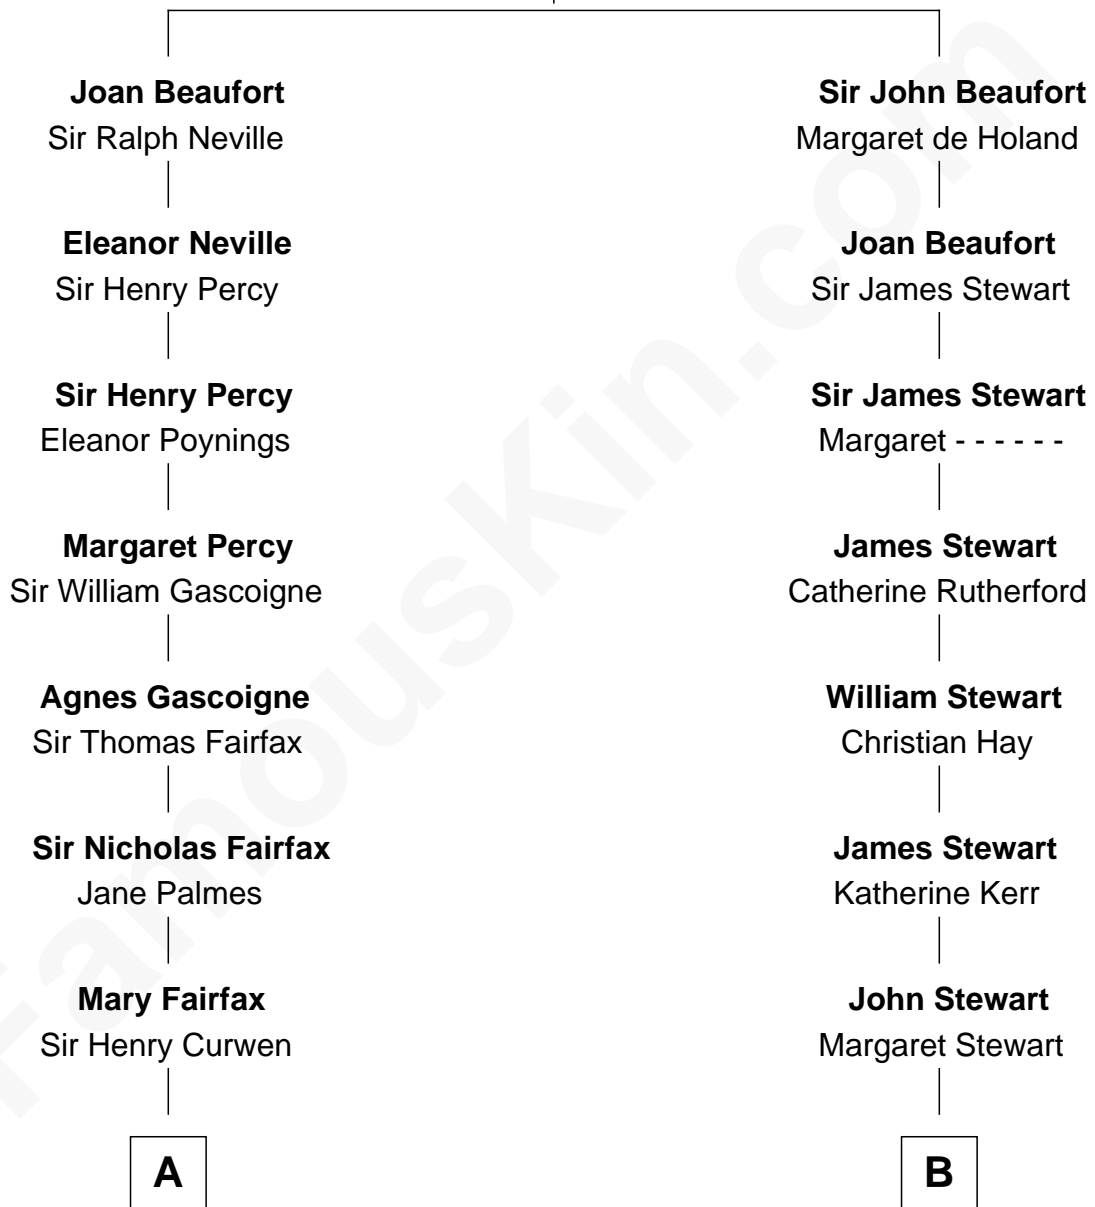

## Relationship Chart of

### Ellen DeGeneres

*Comedienne and TV Personality*

16th cousin 5 times removed of

### Johnny Mercer

*Songwriter and Co-Founder of Capitol Records*

**John of Gaunt**  
Katherine Roet

**C**

—  
**Joseph C. DeGeneres**

Mary Whittemore

—  
**Alfred George DeGeneres**

Julia E. Billiu