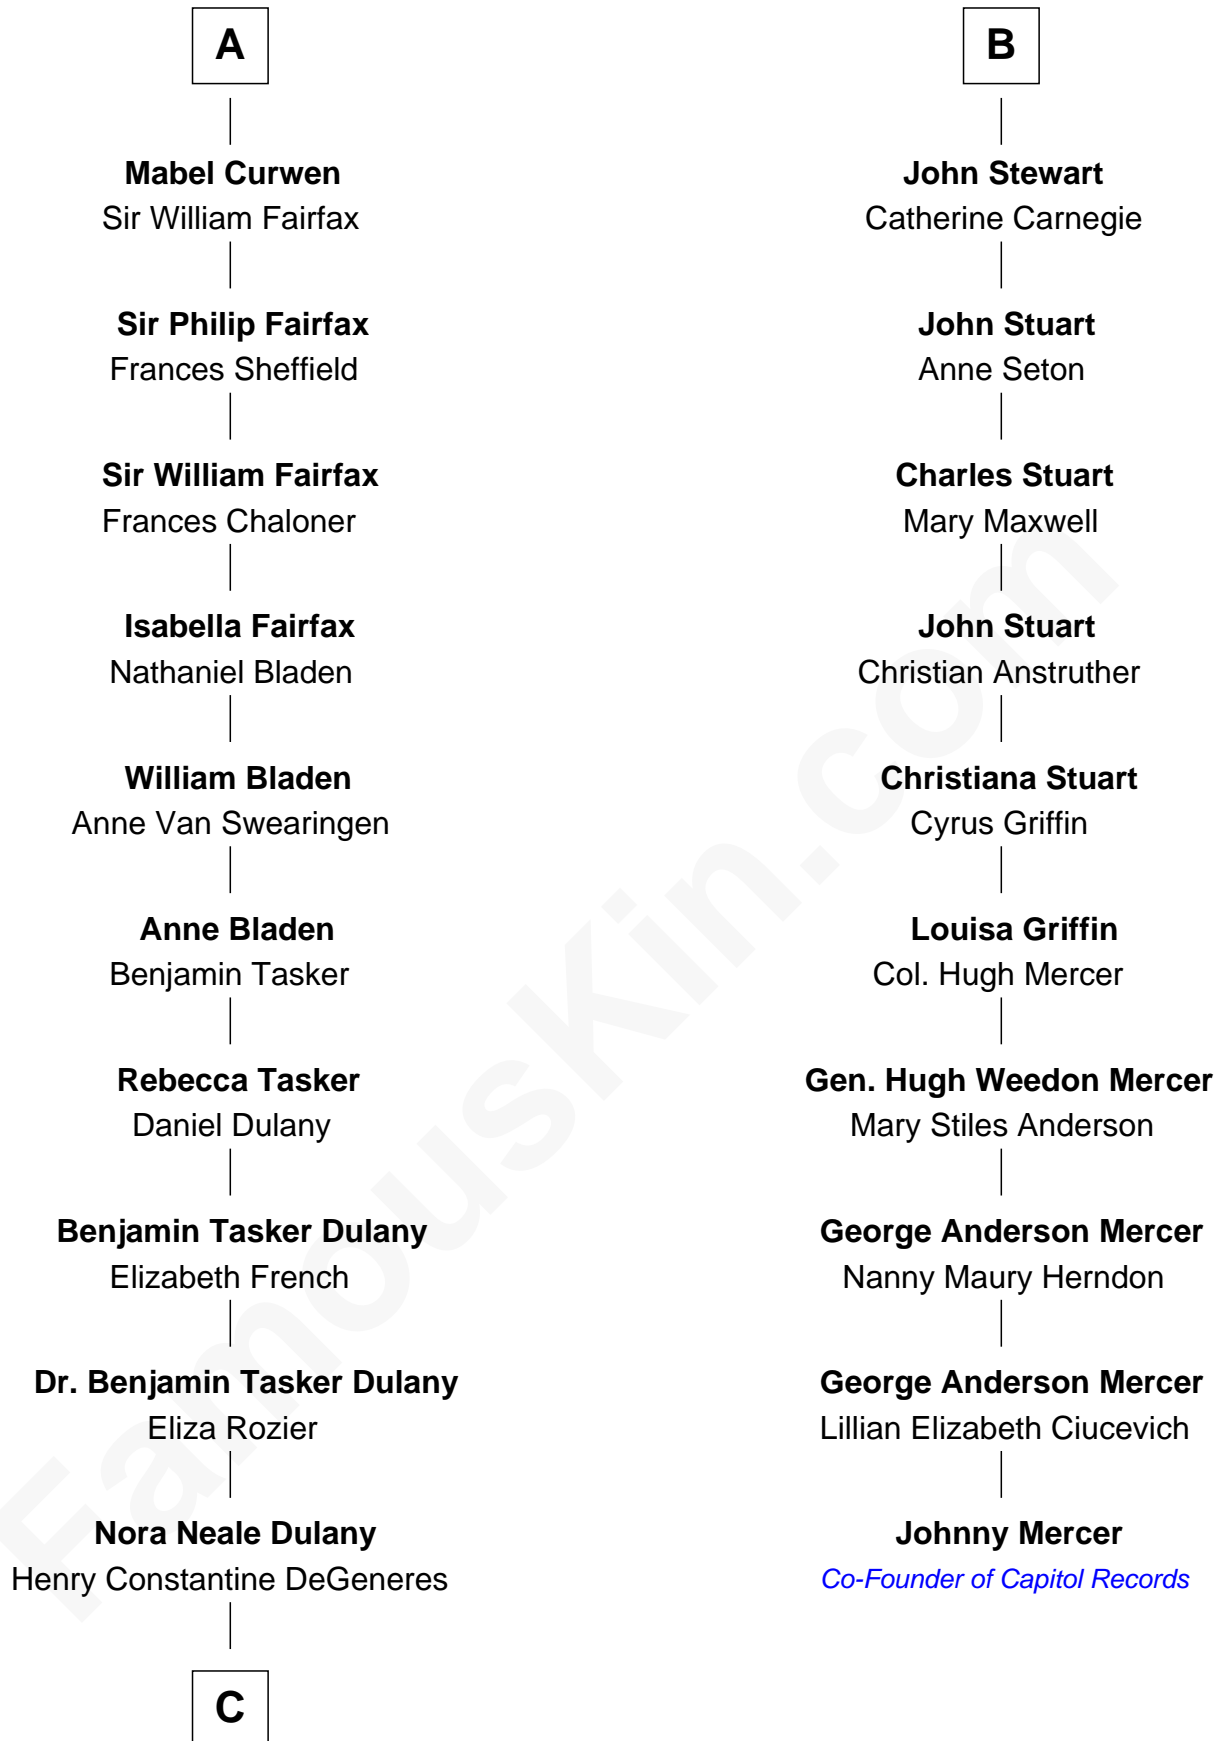

## Relationship Chart of

### Ellen DeGeneres

*Comedienne and TV Personality*

16th cousin 5 times removed of

### Johnny Mercer

*Songwriter and Co-Founder of Capitol Records*

**John of Gaunt**  
Katherine Roet

**C**

—  
**Joseph C. DeGeneres**

Mary Whittemore

—  
**Alfred George DeGeneres**

Julia E. Billiu