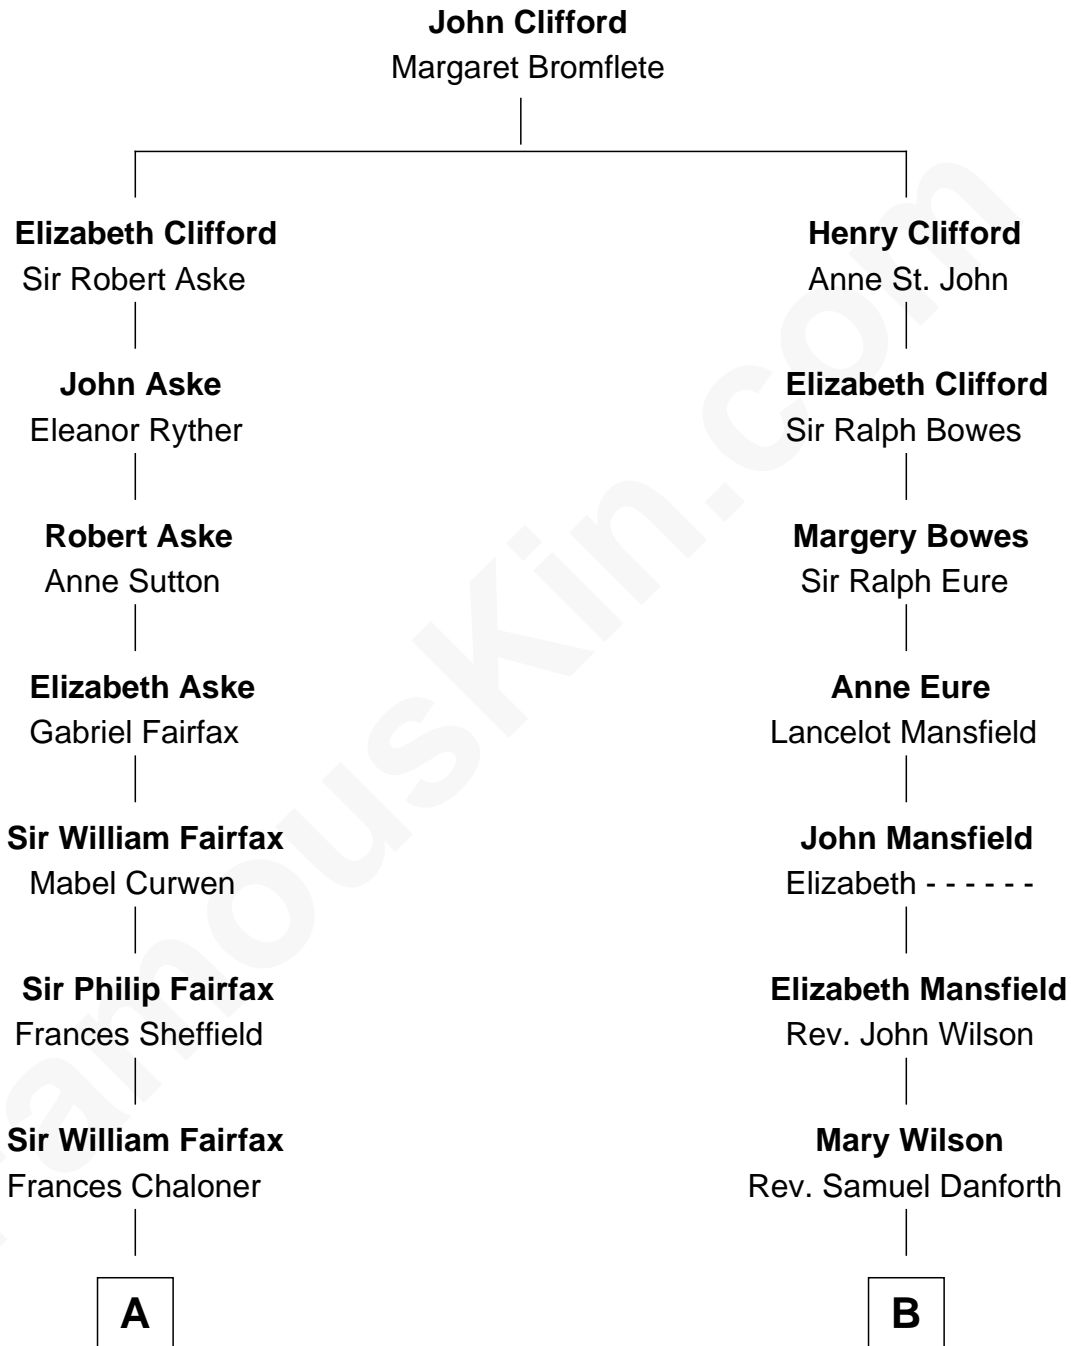

# FamousKin.com Relationship Chart of

**Ellen DeGeneres**

*Comedienne and TV Personality*

16th cousin 2 times removed of

**Zach Snyder**

*Filmmaker*

C

Elliot Everett DeGeneres

Betty Jane Pfeffer

Ellen DeGeneres

*Comedienne and TV Personality*

FamousKin.com