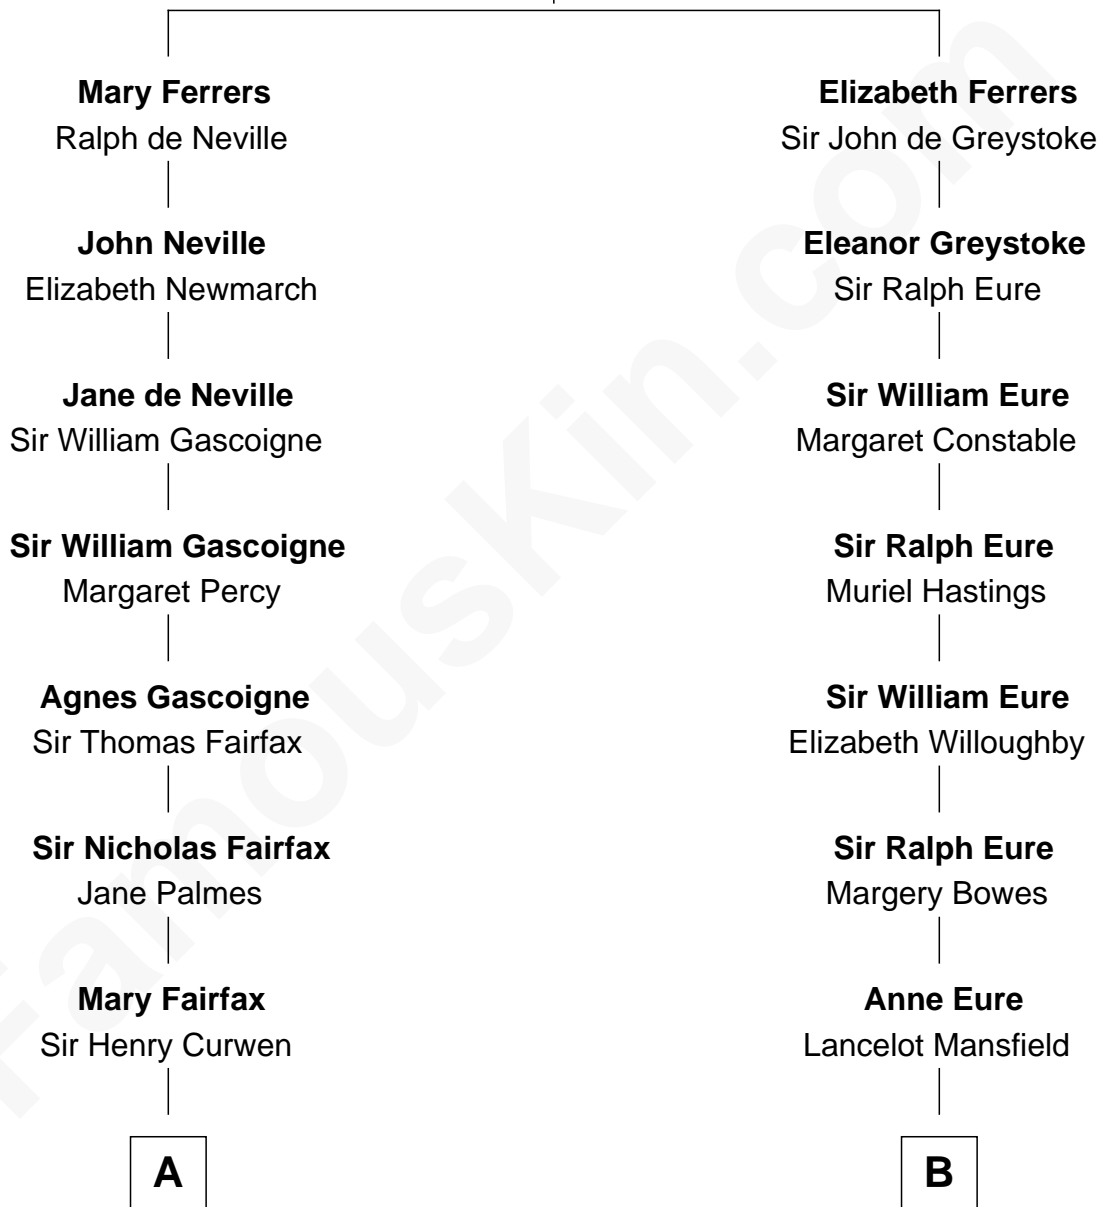

FamousKin.com Relationship Chart of

Ellen DeGeneres

Comedienne and TV Personality

19th cousin 2 times removed of

Zach Snyder

Filmmaker

Sir Robert de Ferrers

Joan Beaufort

C

Joseph C. DeGeneres

Mary Whittemore

Alfred George DeGeneres

Julia E. Billiu

Elliot Everett DeGeneres

Ruth Elodie Martin

Elliot Everett DeGeneres