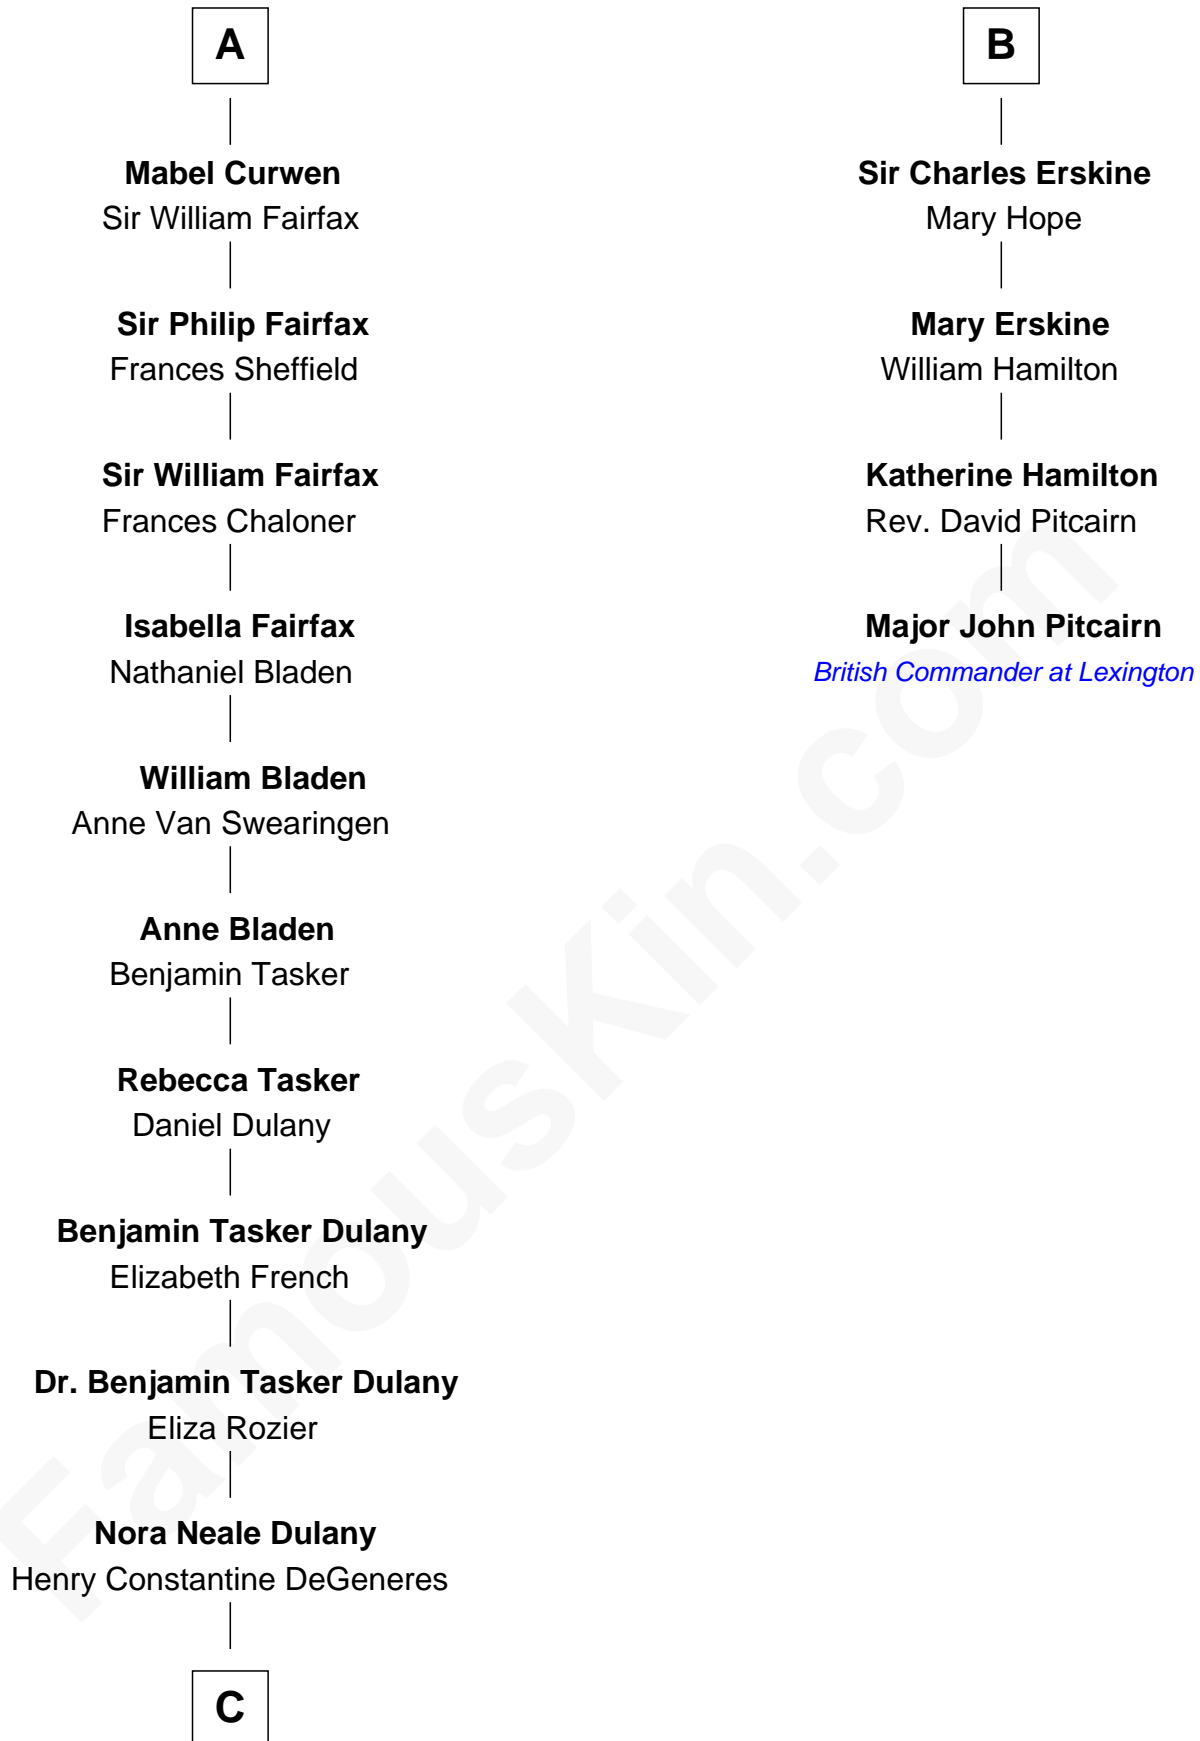

FamousKin.com

Relationship Chart of

Ellen DeGeneres

Comedienne and TV Personality

10th cousin 11 times removed of

Major John Pitcairn

British Commander at Battle of Lexington

C

—
Joseph C. DeGeneres

Mary Whittemore

—
Alfred George DeGeneres

Julia E. Billiu

—
Elliot Everett DeGeneres

Ruth Elodie Martin

—
Elliot Everett DeGeneres

Betty Jane Pfeffer