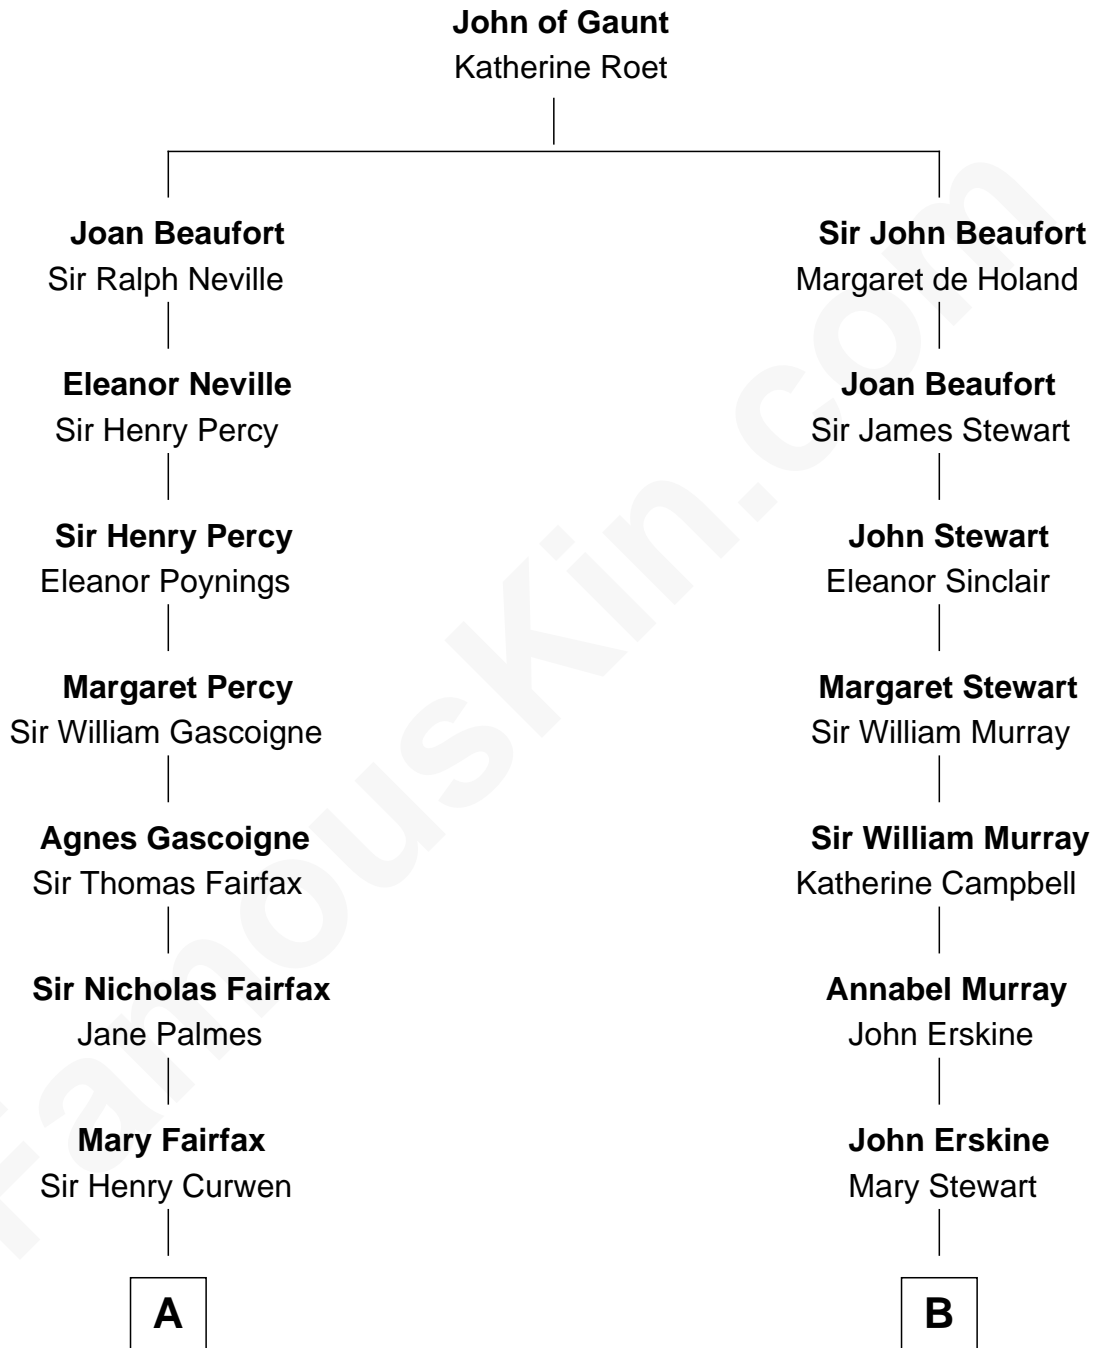

FamousKin.com

Relationship Chart of

Ellen DeGeneres

Comedienne and TV Personality

10th cousin 11 times removed of

Major John Pitcairn

British Commander at Battle of Lexington

C

—
Joseph C. DeGeneres

Mary Whittemore

—
Alfred George DeGeneres

Julia E. Billiu

—
Elliot Everett DeGeneres

Ruth Elodie Martin

—
Elliot Everett DeGeneres

Betty Jane Pfeffer