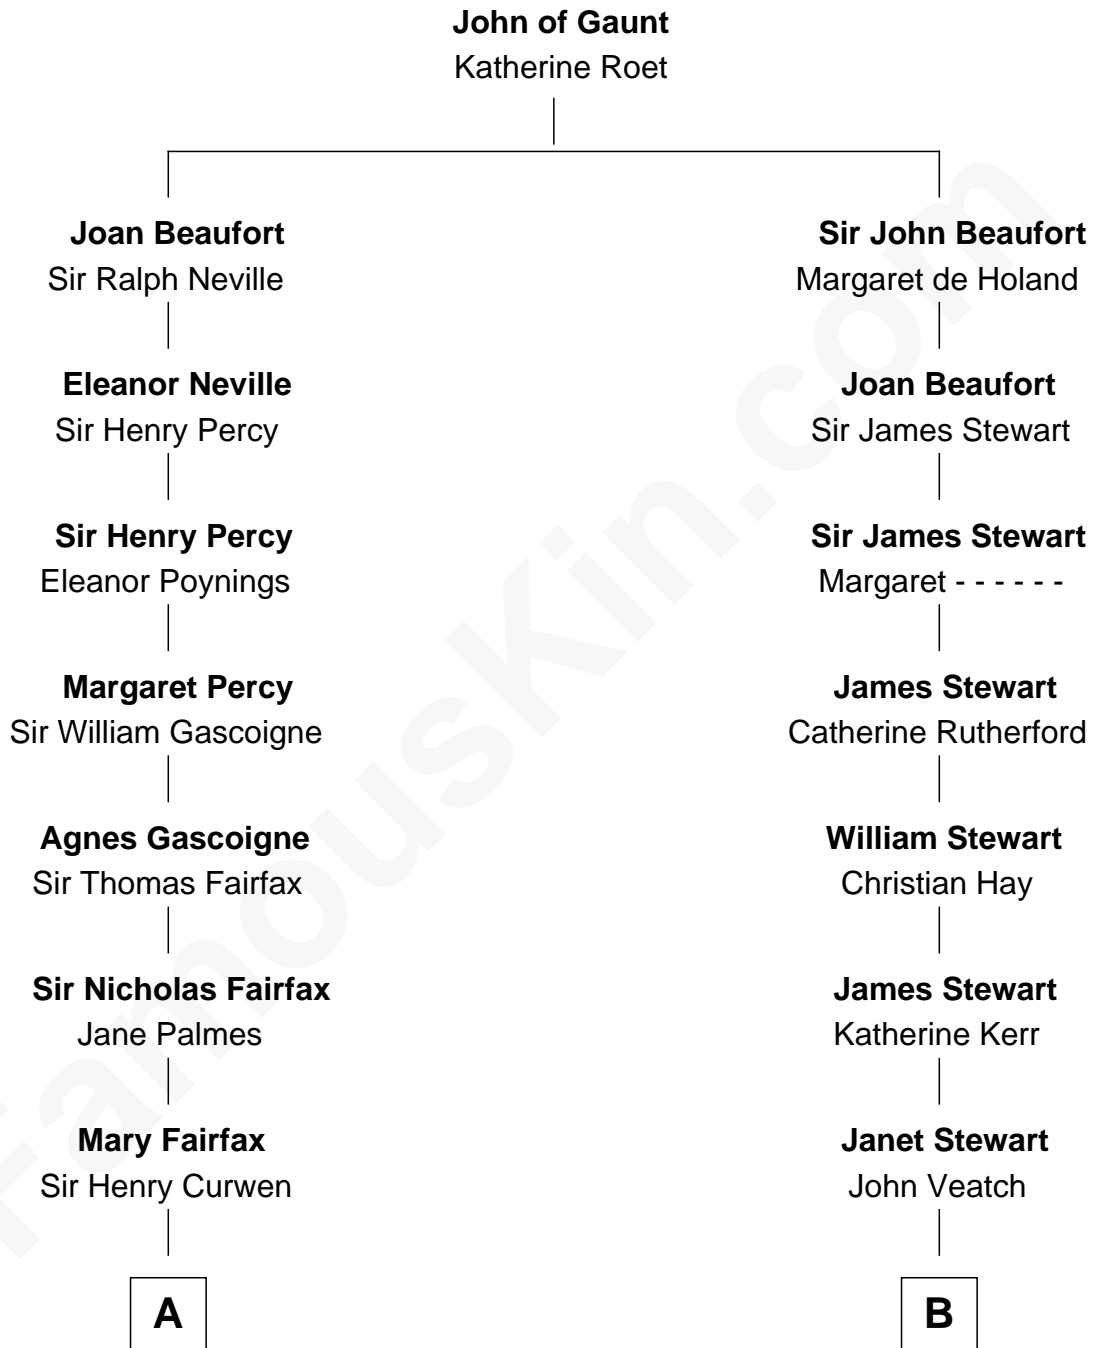

FamousKin.com

Relationship Chart of

Ellen DeGeneres

Comedienne and TV Personality

14th cousin 7 times removed of

Noel Coward

Playwright, Actor, and Songwriter

C

—
Joseph C. DeGeneres

Mary Whittemore

—
Alfred George DeGeneres

Julia E. Billiu

—
Elliot Everett DeGeneres

Ruth Elodie Martin

—
Elliot Everett DeGeneres

Betty Jane Pfeffer