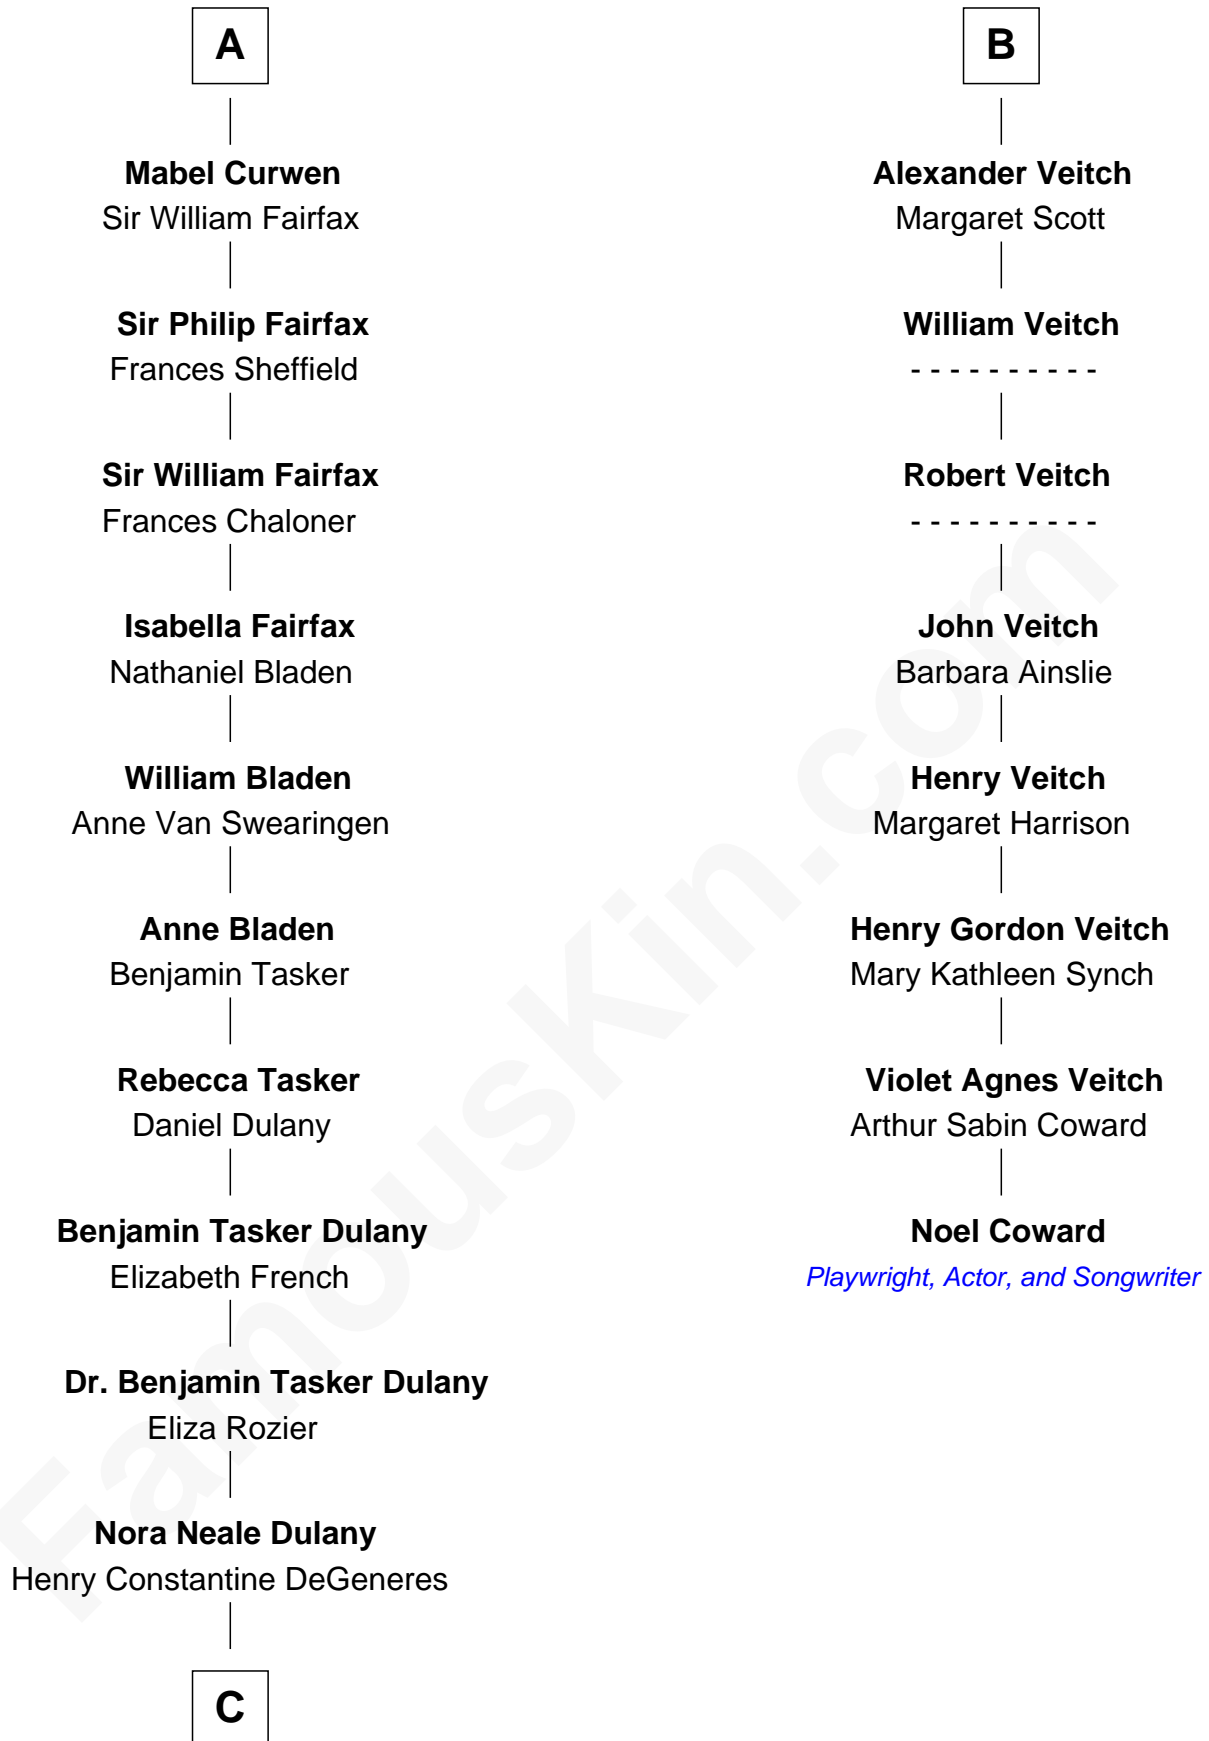

FamousKin.com

Relationship Chart of

Ellen DeGeneres

Comedienne and TV Personality

14th cousin 7 times removed of

Noel Coward

Playwright, Actor, and Songwriter

C

—
Joseph C. DeGeneres

Mary Whittemore

—
Alfred George DeGeneres

Julia E. Billiu

—
Elliot Everett DeGeneres

Ruth Elodie Martin

—
Elliot Everett DeGeneres

Betty Jane Pfeffer