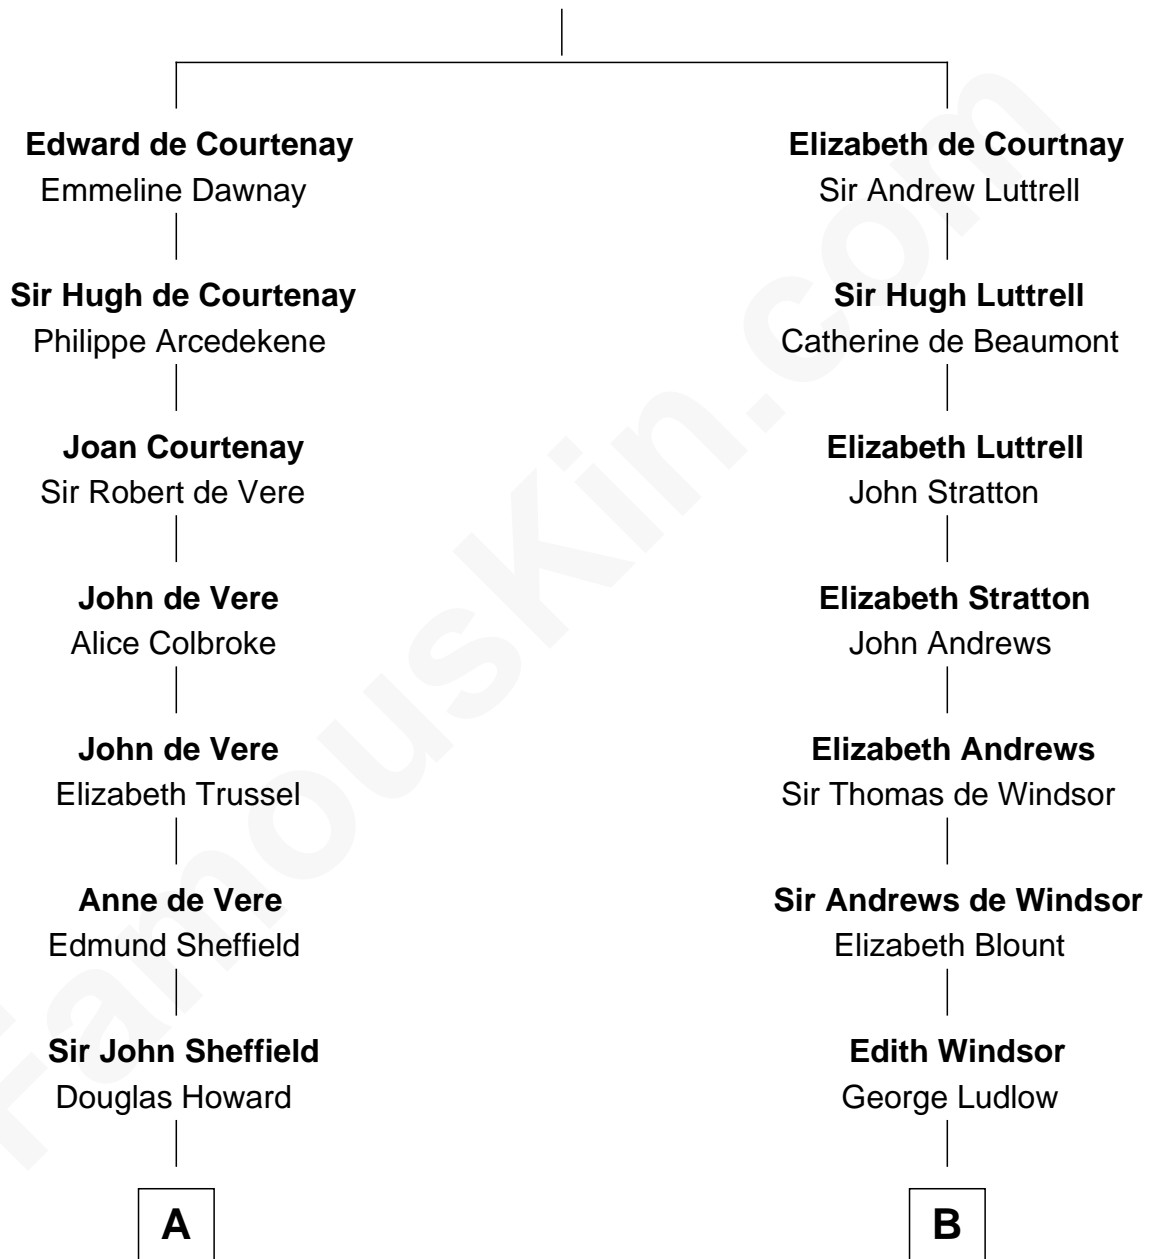

FamousKin.com Relationship Chart of

Ellen DeGeneres

Comedienne and TV Personality

17th cousin 4 times removed of

Admiral Richard Byrd

Polar Explorer

Sir Hugh de Courtenay

Margaret de Bohun

C

—
Joseph C. DeGeneres

Mary Whittemore

—
Alfred George DeGeneres

Julia E. Billiu

—
Elliot Everett DeGeneres

Ruth Elodie Martin

—
Elliot Everett DeGeneres