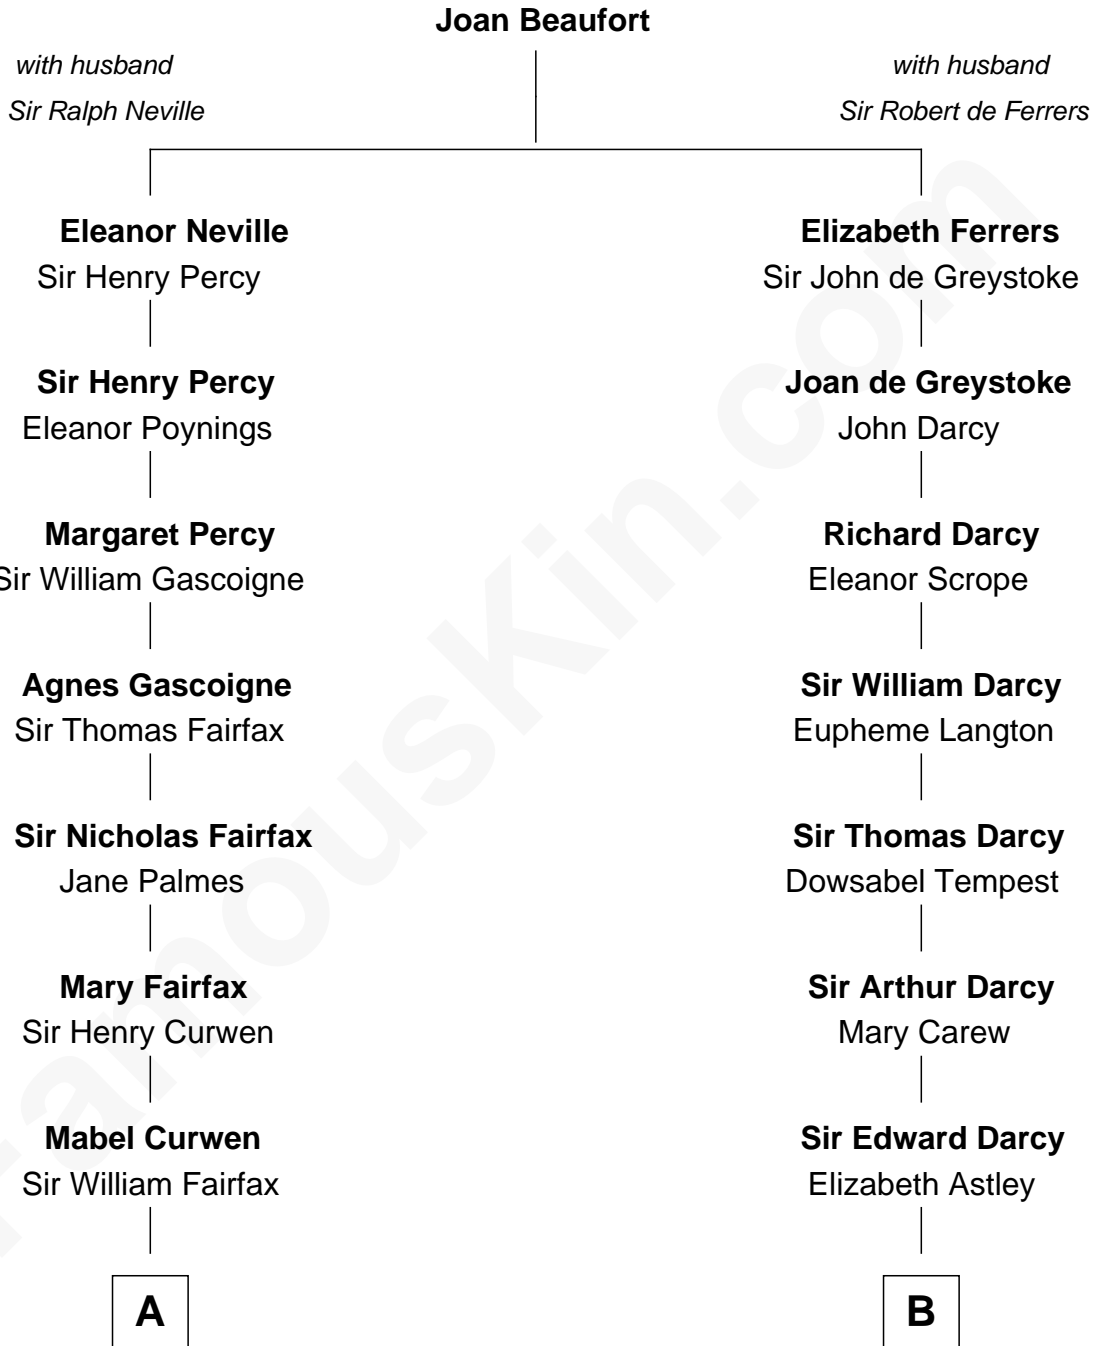

Robert Treat Paine

Signer of the Declaration of Independence