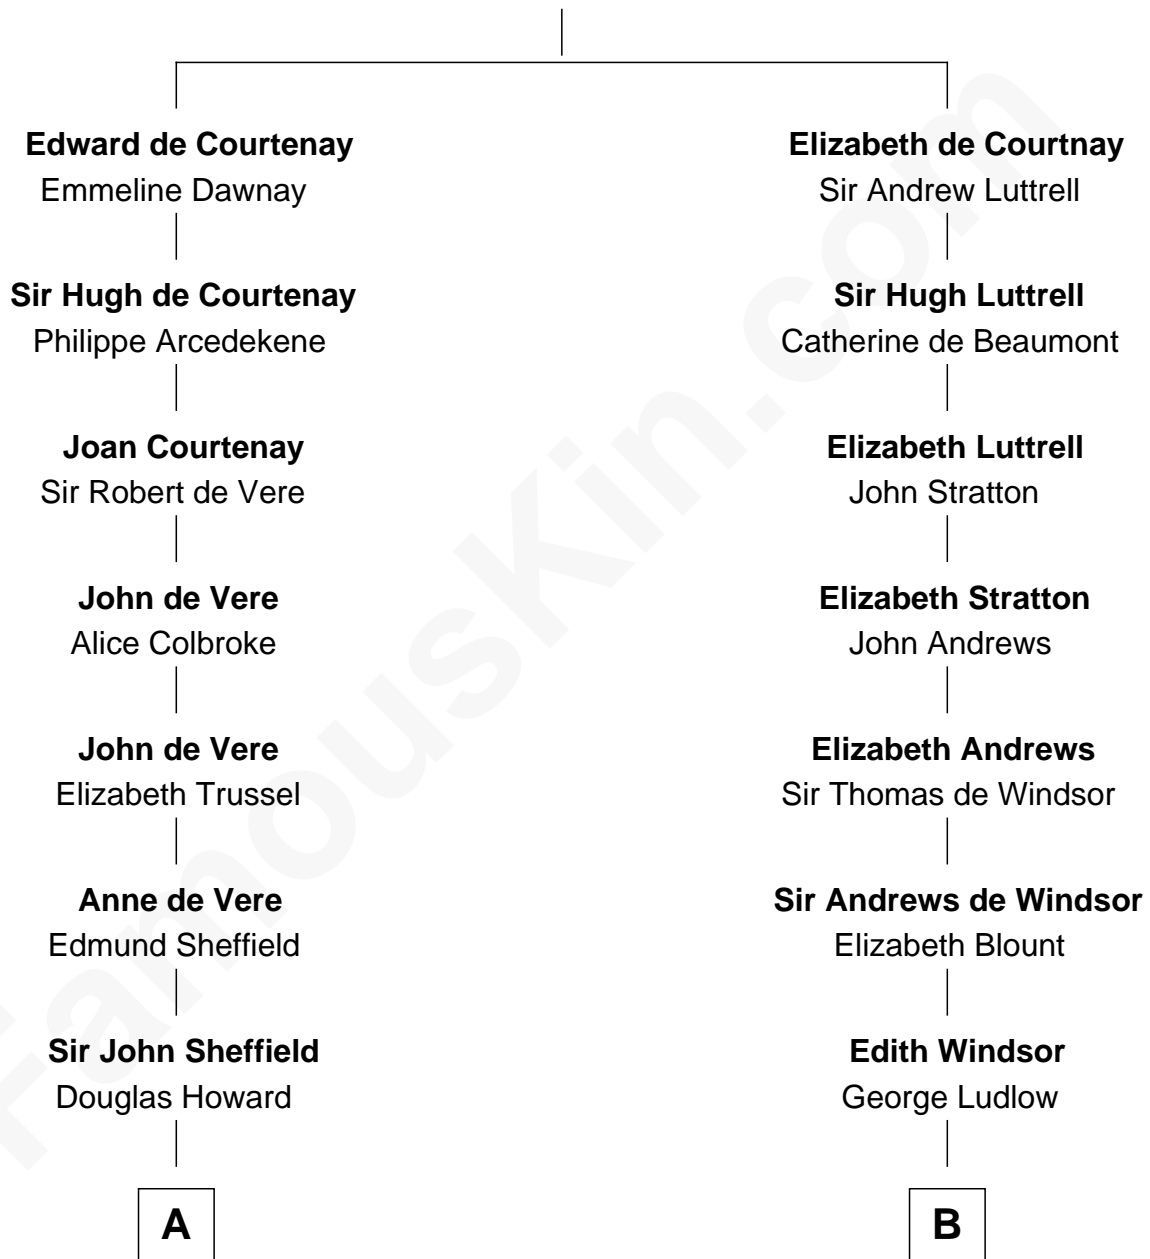

FamousKin.com

Relationship Chart of

Ellen DeGeneres

Comedienne and TV Personality

13th cousin 8 times removed of

Thomas Nelson

Signer of the Declaration of Independence

Sir Hugh de Courtenay

Margaret de Bohun

C

—
Joseph C. DeGeneres

Mary Whittemore

—
Alfred George DeGeneres

Julia E. Billiu

—
Elliot Everett DeGeneres

Ruth Elodie Martin