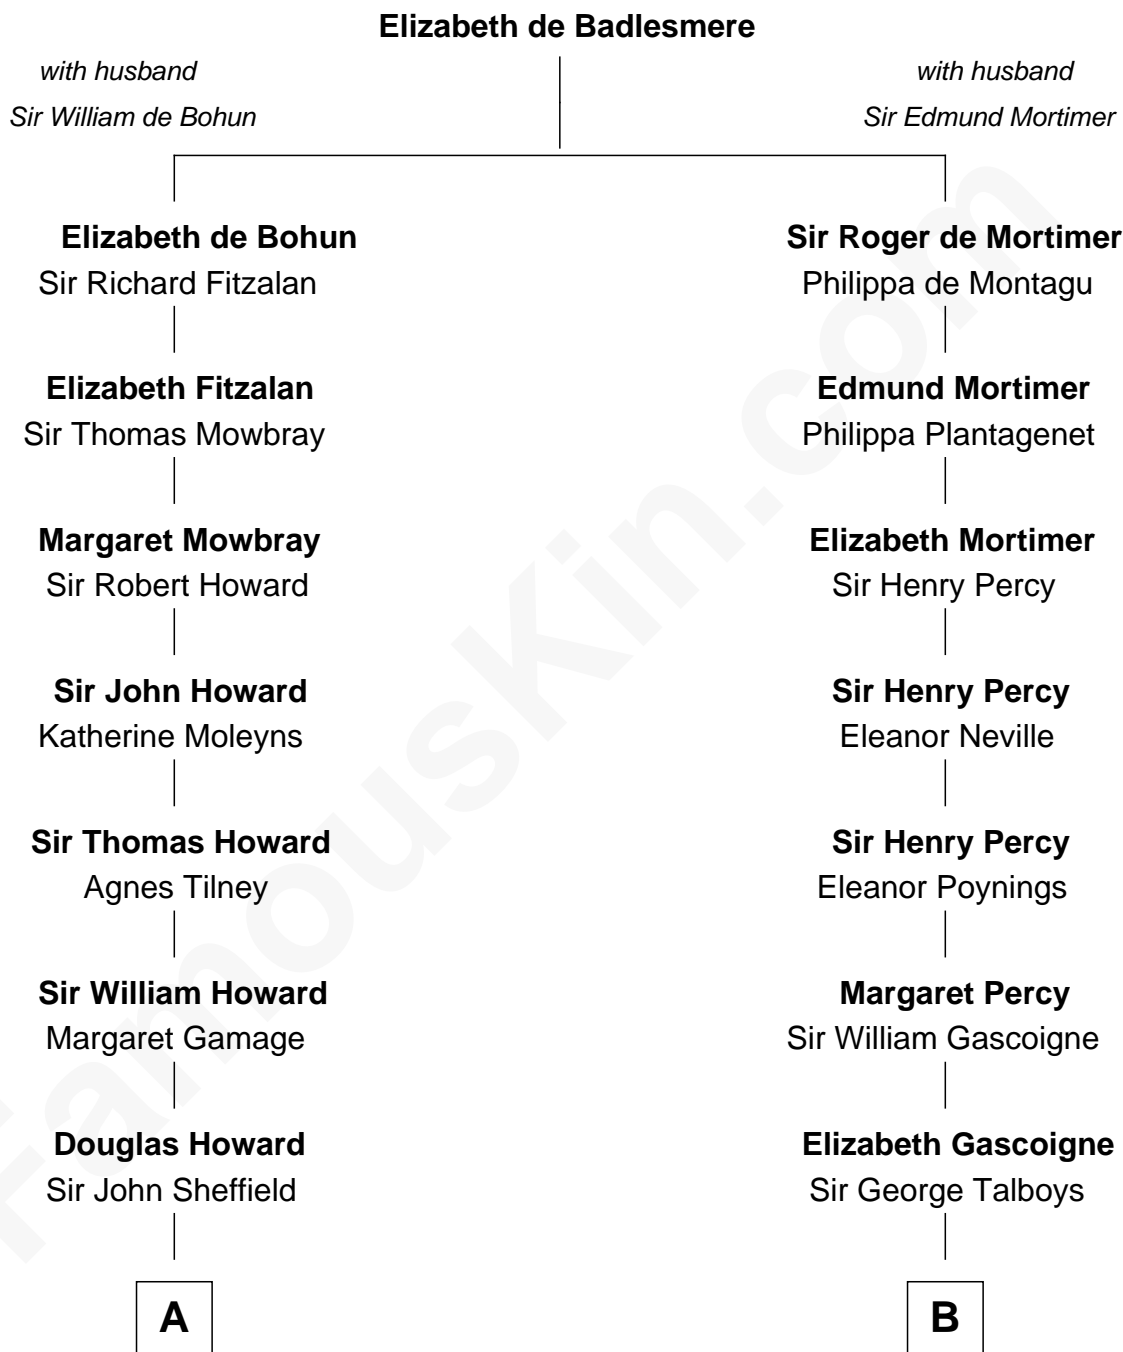

# FamousKin.com Relationship Chart of

**Ellen DeGeneres**

*Comedienne and TV Personality*

14th cousin 7 times removed of

**Thomas Nelson**

*Signer of the Declaration of Independence*

**C**

—  
**Joseph C. DeGeneres**

Mary Whittemore

—  
**Alfred George DeGeneres**

Julia E. Billiu

—  
**Elliot Everett DeGeneres**

Ruth Elodie Martin

—  
**Elliot Everett DeGeneres**

Betty Jane Pfeffer

—  
**Ellen DeGeneres**