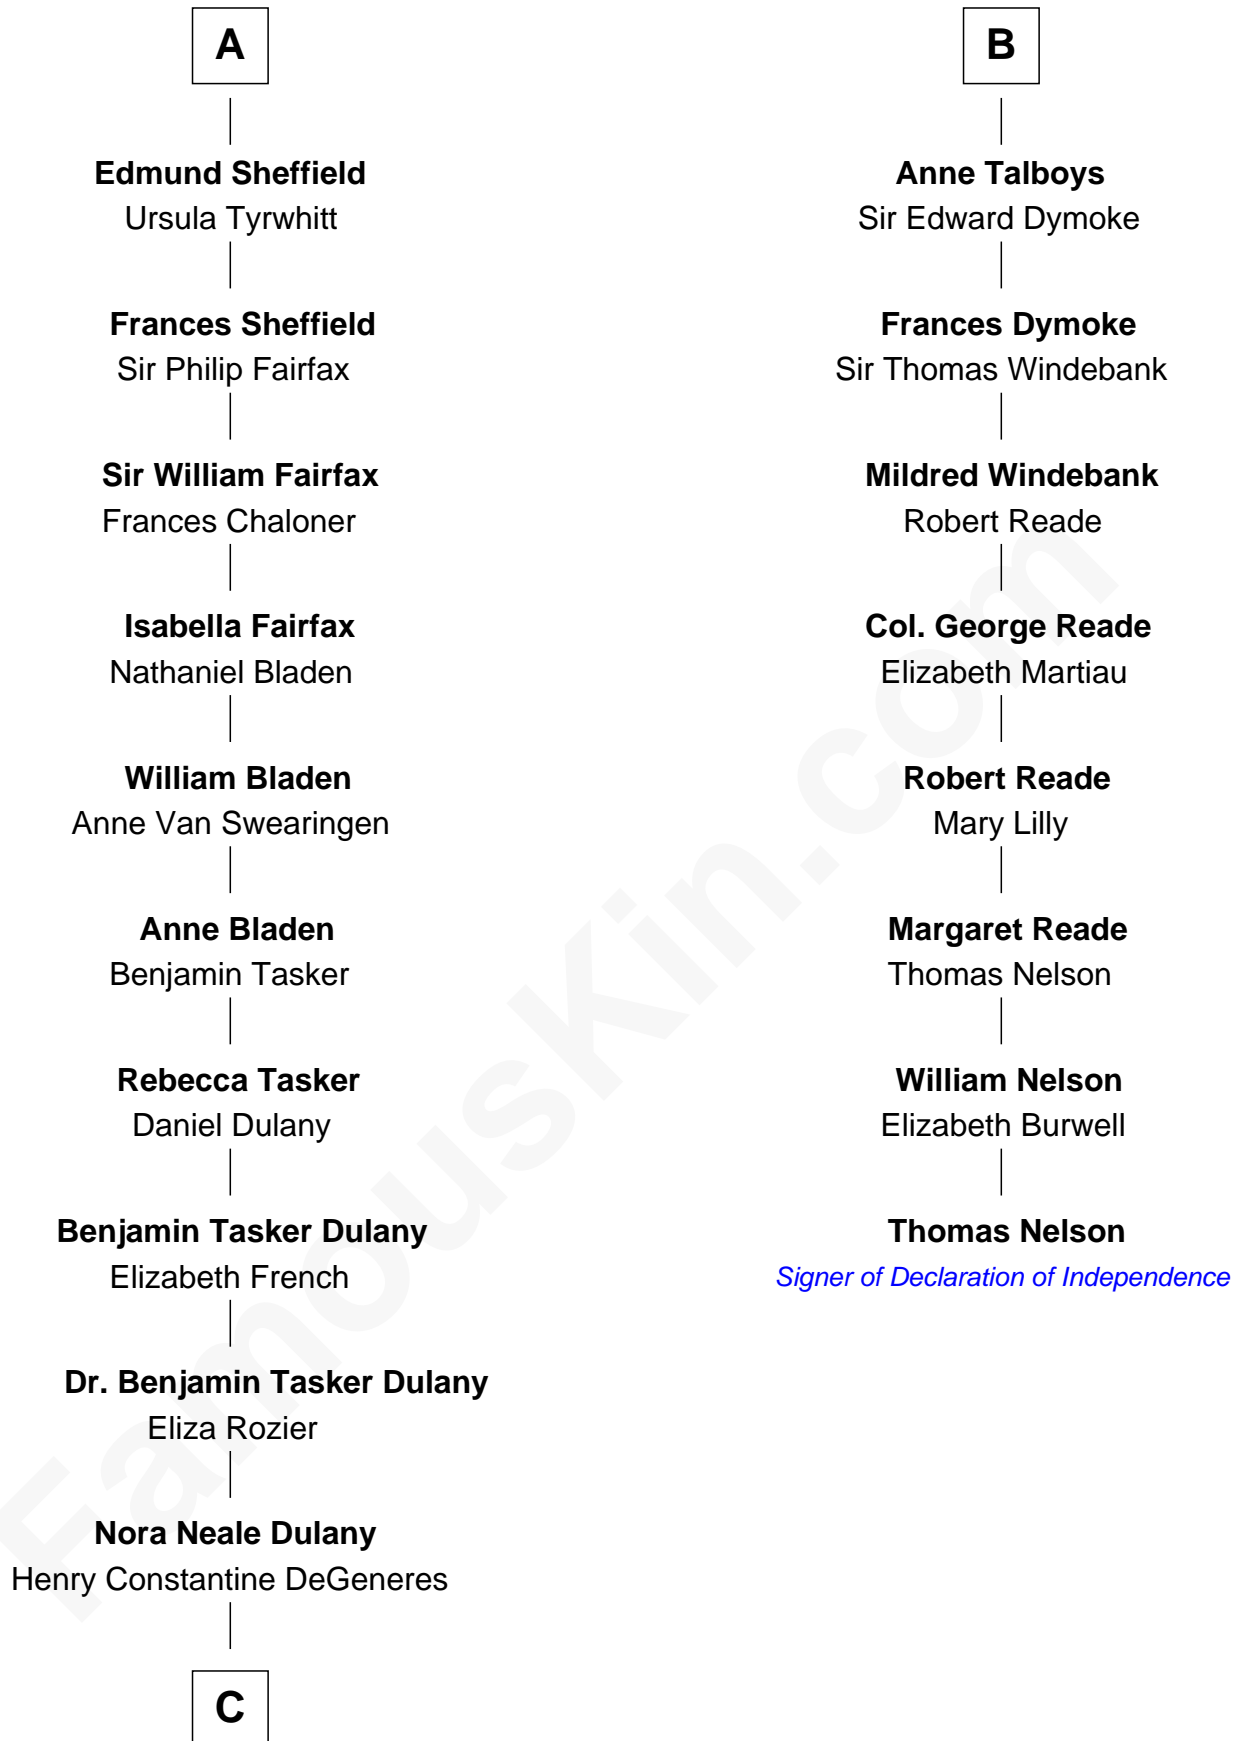

# FamousKin.com Relationship Chart of

**Ellen DeGeneres**

*Comedienne and TV Personality*

14th cousin 7 times removed of

**Thomas Nelson**

*Signer of the Declaration of Independence*

**C**

—  
**Joseph C. DeGeneres**

Mary Whittemore

—  
**Alfred George DeGeneres**

Julia E. Billiu

—  
**Elliot Everett DeGeneres**

Ruth Elodie Martin

—  
**Elliot Everett DeGeneres**

Betty Jane Pfeffer

—  
**Ellen DeGeneres**