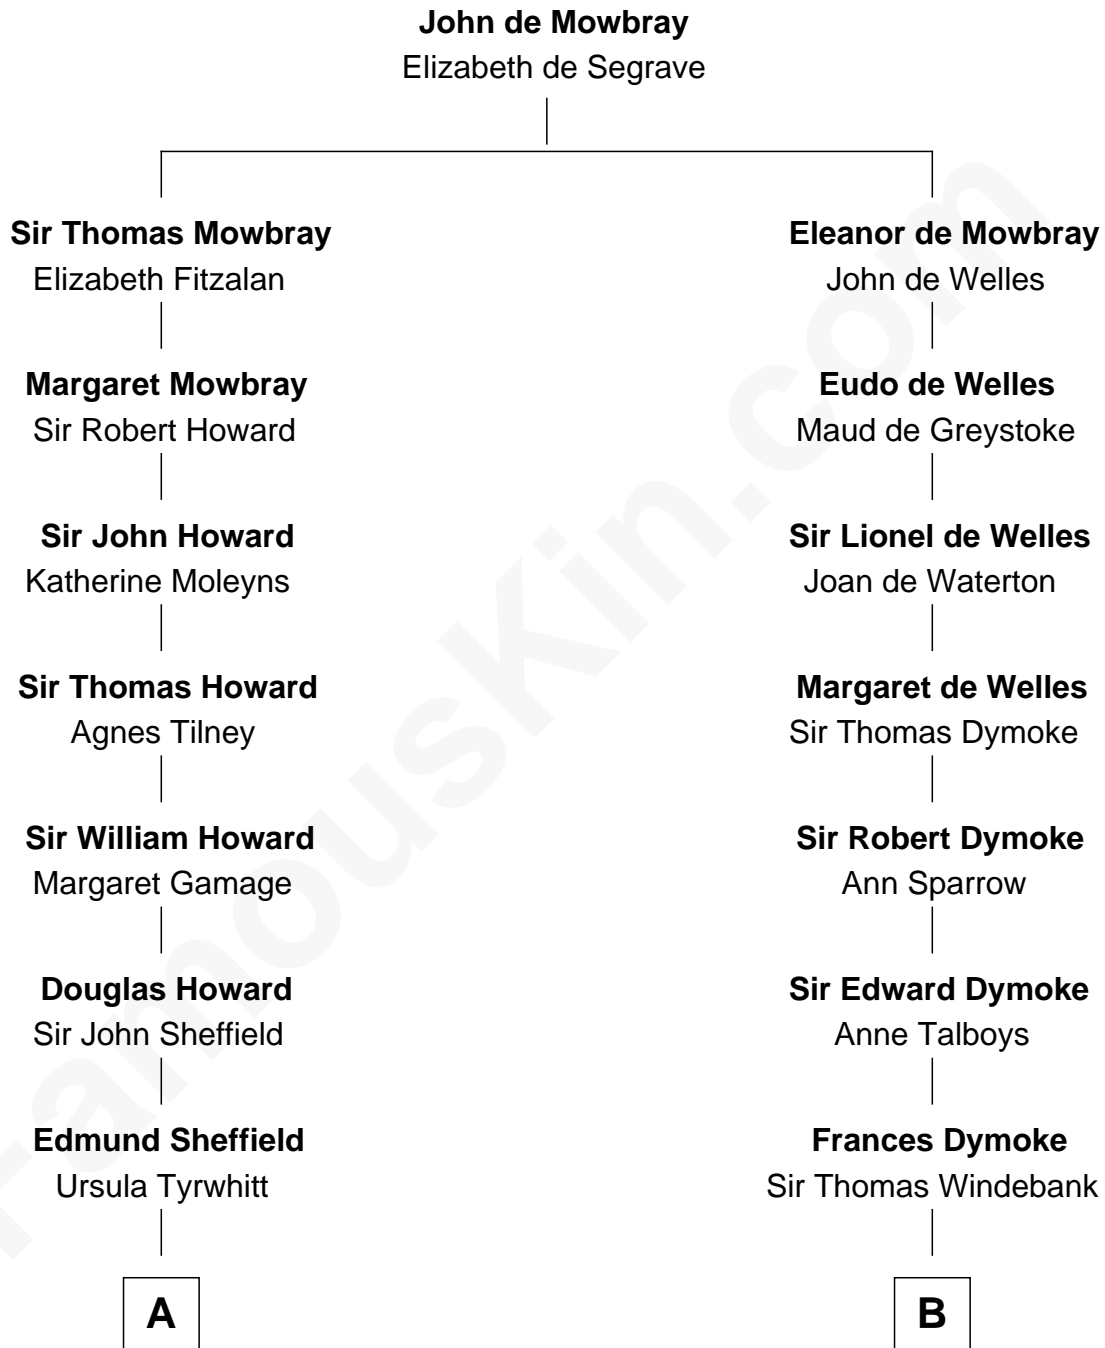

FamousKin.com Relationship Chart of

Ellen DeGeneres

Comedienne and TV Personality

12th cousin 8 times removed of

Thomas Nelson

Signer of the Declaration of Independence

C

—
Alfred George DeGeneres