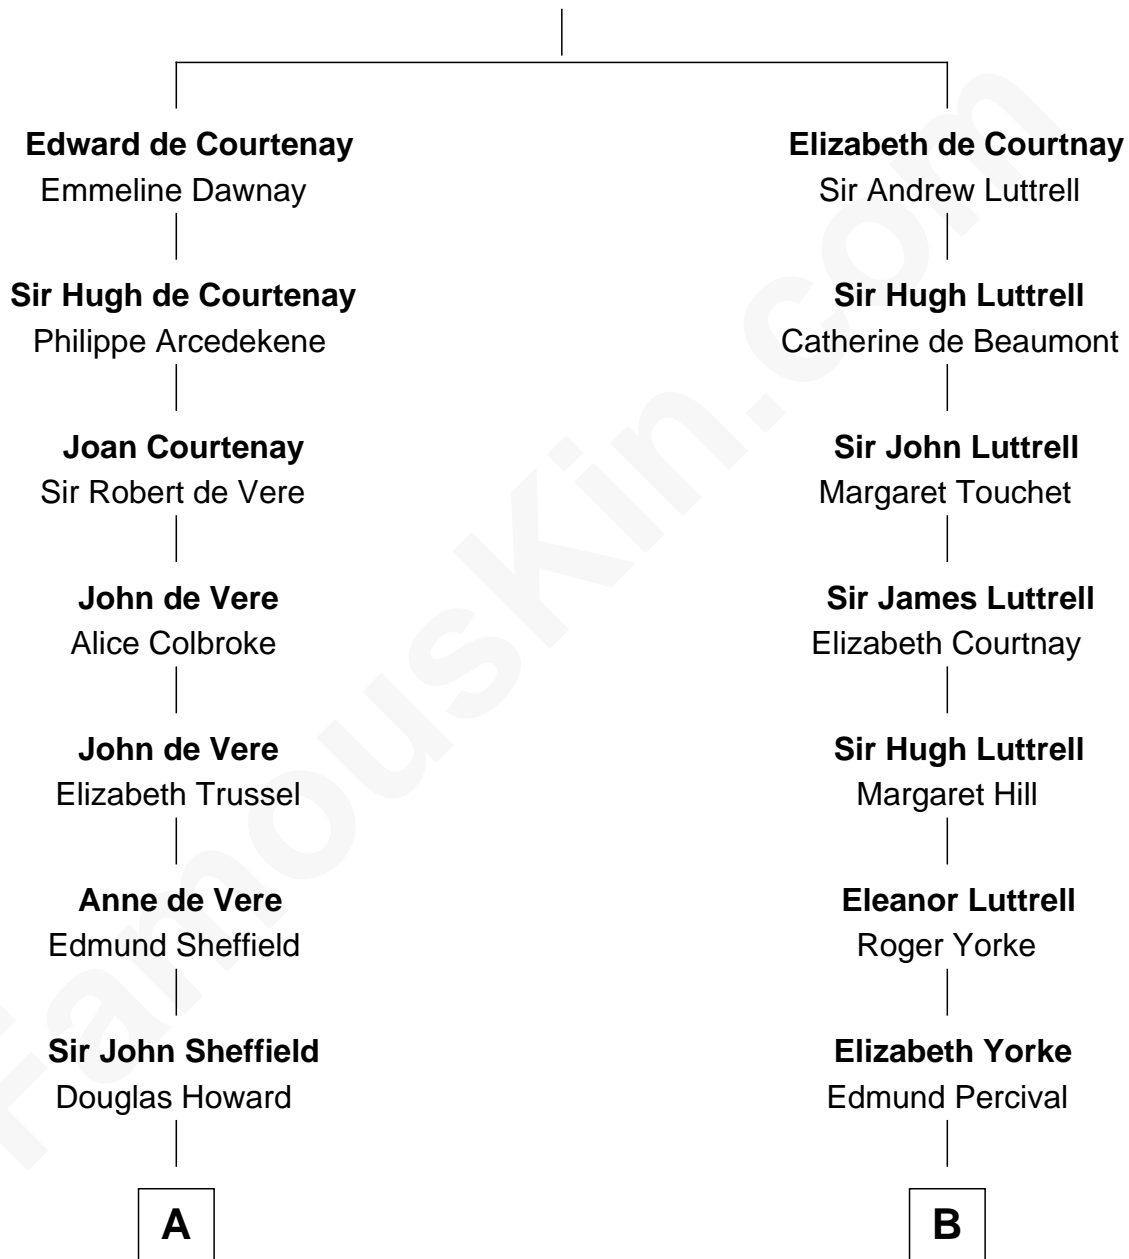

FamousKin.com

Relationship Chart of

Ellen DeGeneres

Comedienne and TV Personality

13th cousin 8 times removed of

General William Whipple

Signer of the Declaration of Independence

Sir Hugh de Courtenay

Margaret de Bohun

C

—
Joseph C. DeGeneres

Mary Whittemore

—
Alfred George DeGeneres

Julia E. Billiu

—
Elliot Everett DeGeneres

Ruth Elodie Martin