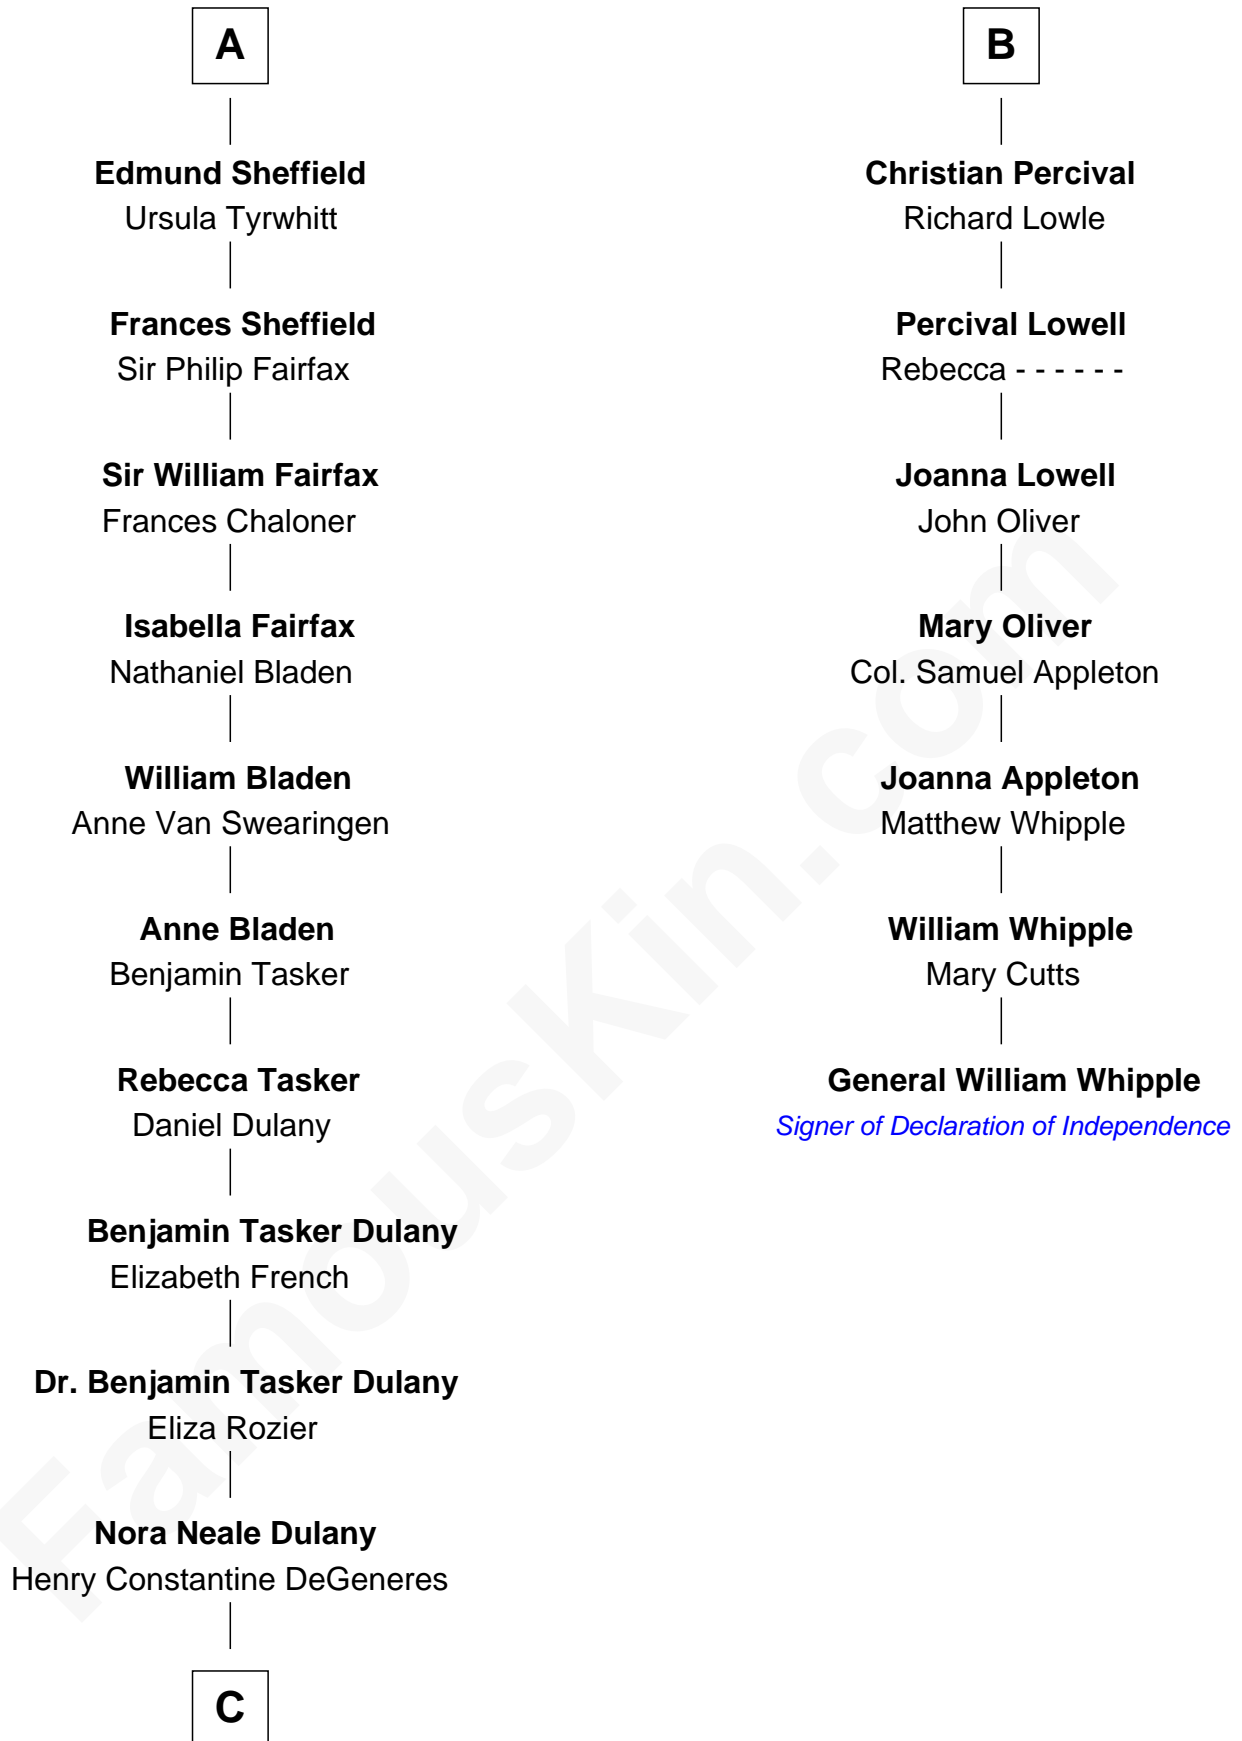

FamousKin.com

Relationship Chart of

Ellen DeGeneres

Comedienne and TV Personality

13th cousin 8 times removed of

General William Whipple

Signer of the Declaration of Independence

Sir Hugh de Courtenay

Margaret de Bohun

C

—
Joseph C. DeGeneres

Mary Whittemore

—
Alfred George DeGeneres

Julia E. Billiu

—
Elliot Everett DeGeneres

Ruth Elodie Martin