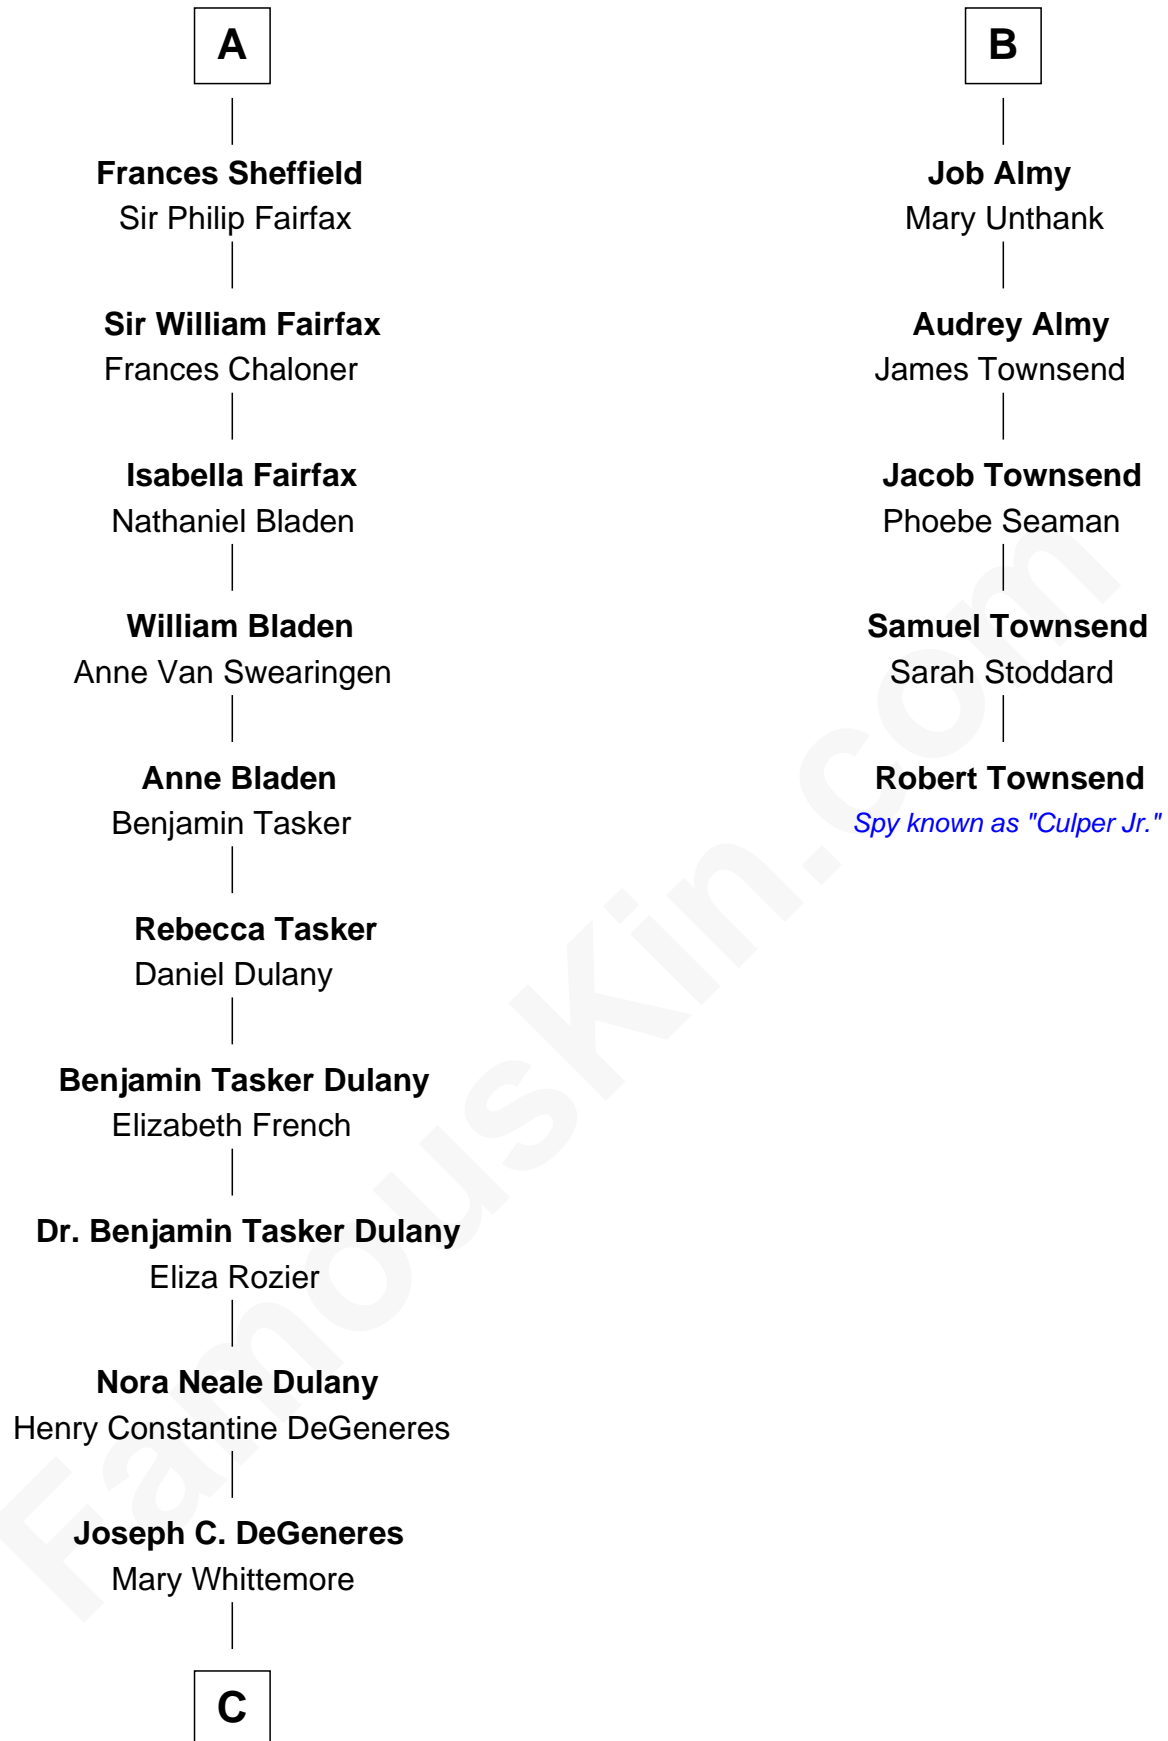

FamousKin.com Relationship Chart of

Ellen DeGeneres

Comedienne and TV Personality

11th cousin 9 times removed of

Robert Townsend

Member of the Culper Spy Ring during the American Revolution

C

—
Alfred George DeGeneres