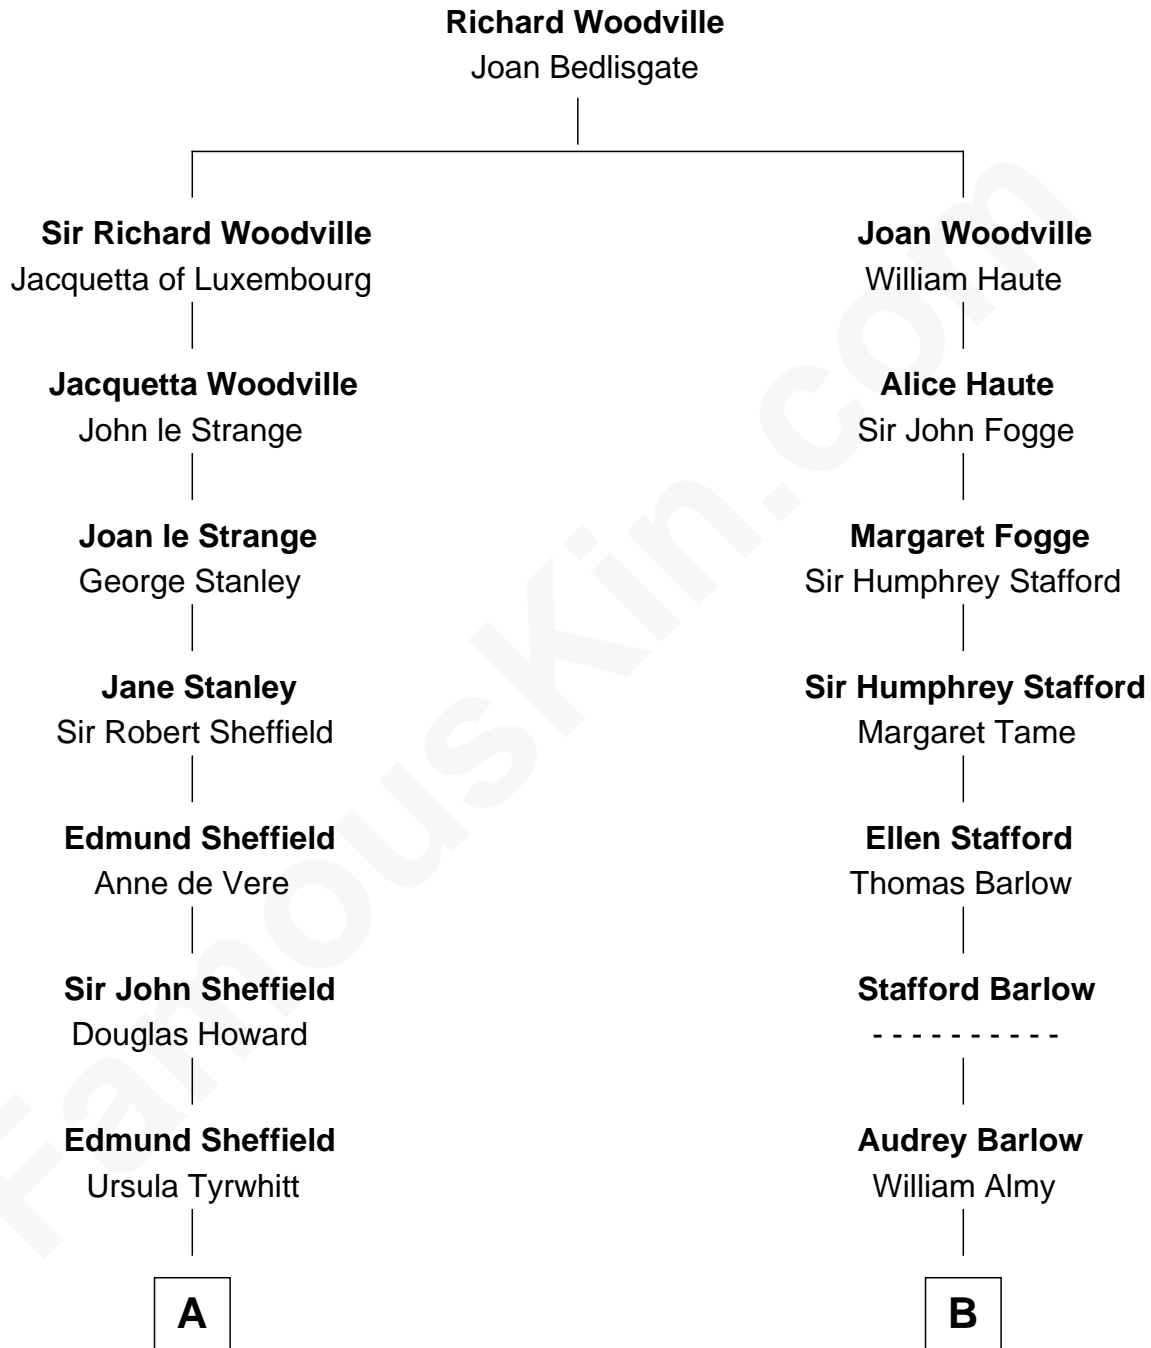

FamousKin.com Relationship Chart of

Ellen DeGeneres

Comedienne and TV Personality

11th cousin 9 times removed of

Robert Townsend

Member of the Culper Spy Ring during the American Revolution

C

—
Alfred George DeGeneres

Julia E. Billiu

—
Elliot Everett DeGeneres

Ruth Elodie Martin

—
Elliot Everett DeGeneres

Betty Jane Pfeffer

—
Ellen DeGeneres

Comedienne and TV Personality

FamousKin.com