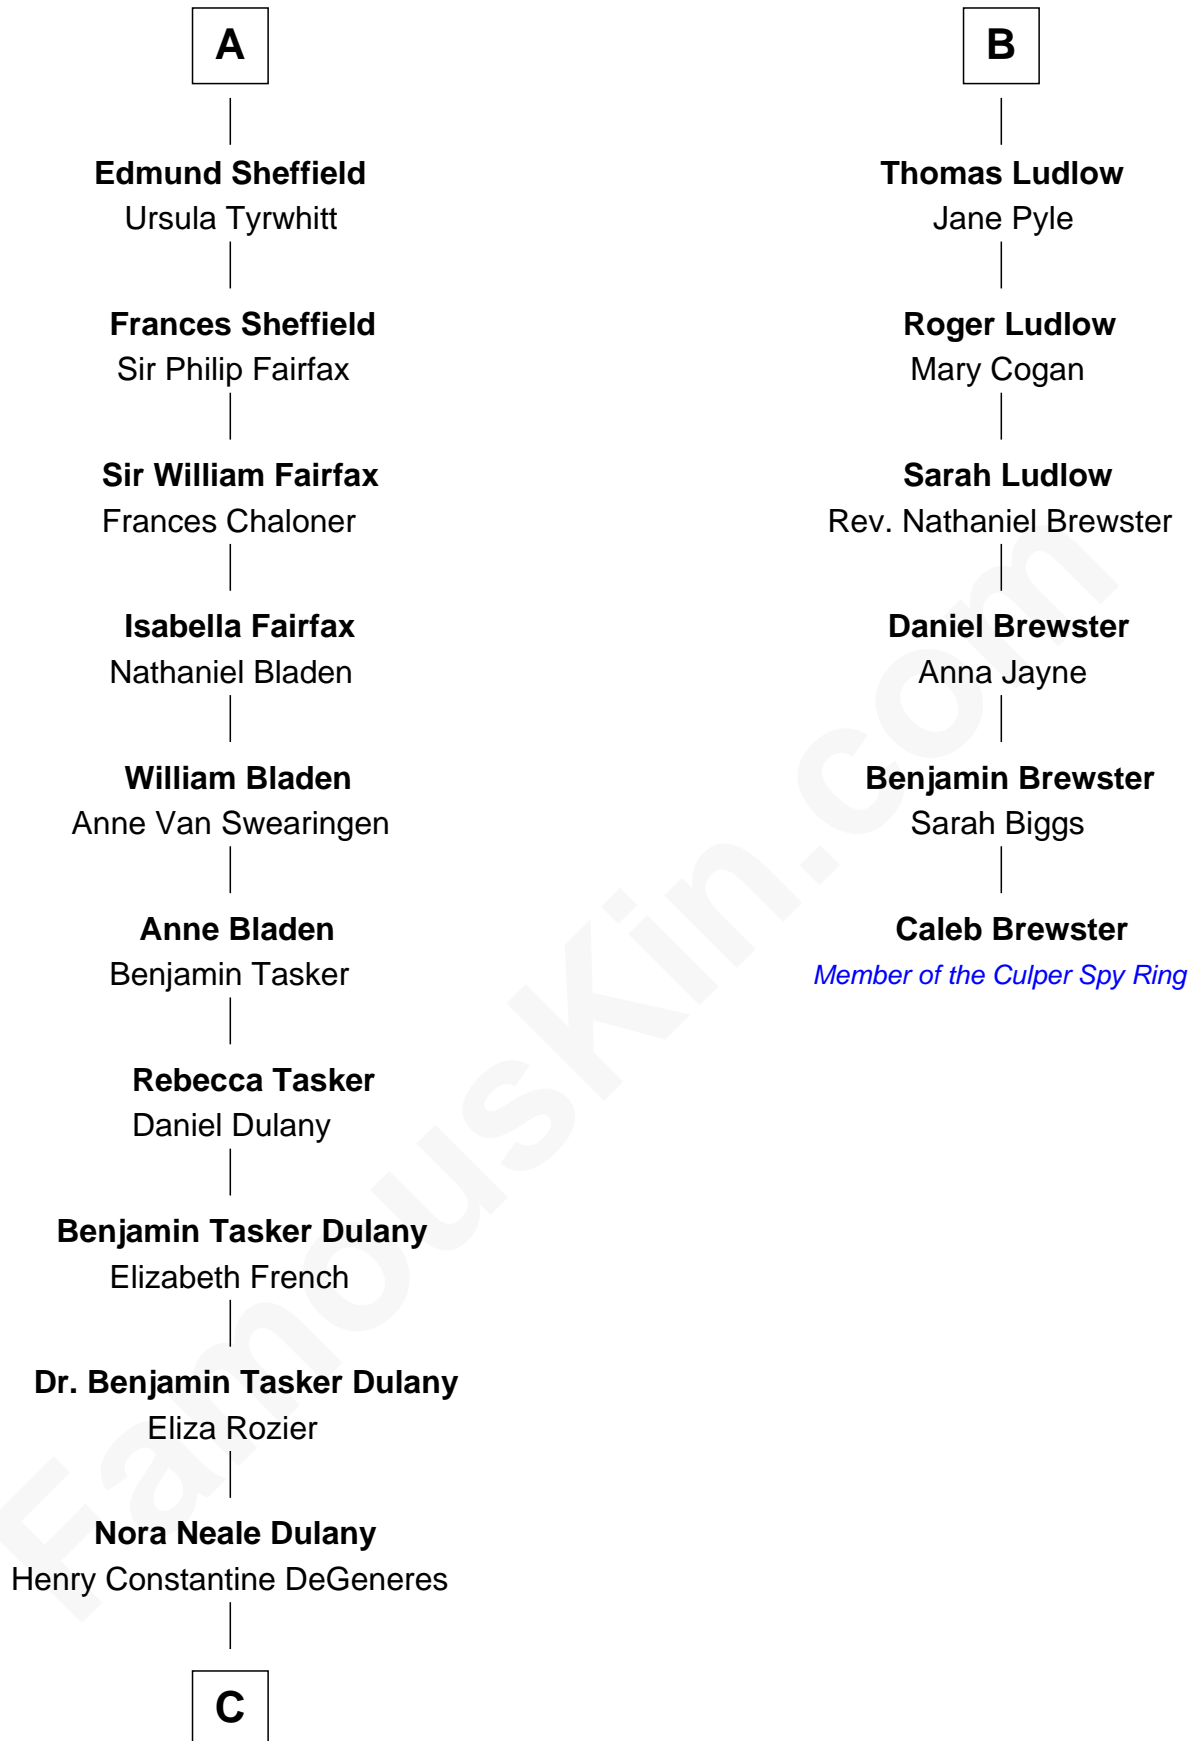

# FamousKin.com Relationship Chart of

**Ellen DeGeneres**

*Comedienne and TV Personality*

12th cousin 9 times removed of

**Caleb Brewster**

*Member of the Culper Spy Ring during the American Revolution*

**C**

—  
**Joseph C. DeGeneres**

Mary Whittemore

—  
**Alfred George DeGeneres**

Julia E. Billiu

—  
**Elliot Everett DeGeneres**

Ruth Elodie Martin

—  
**Elliot Everett DeGeneres**

Betty Jane Pfeffer