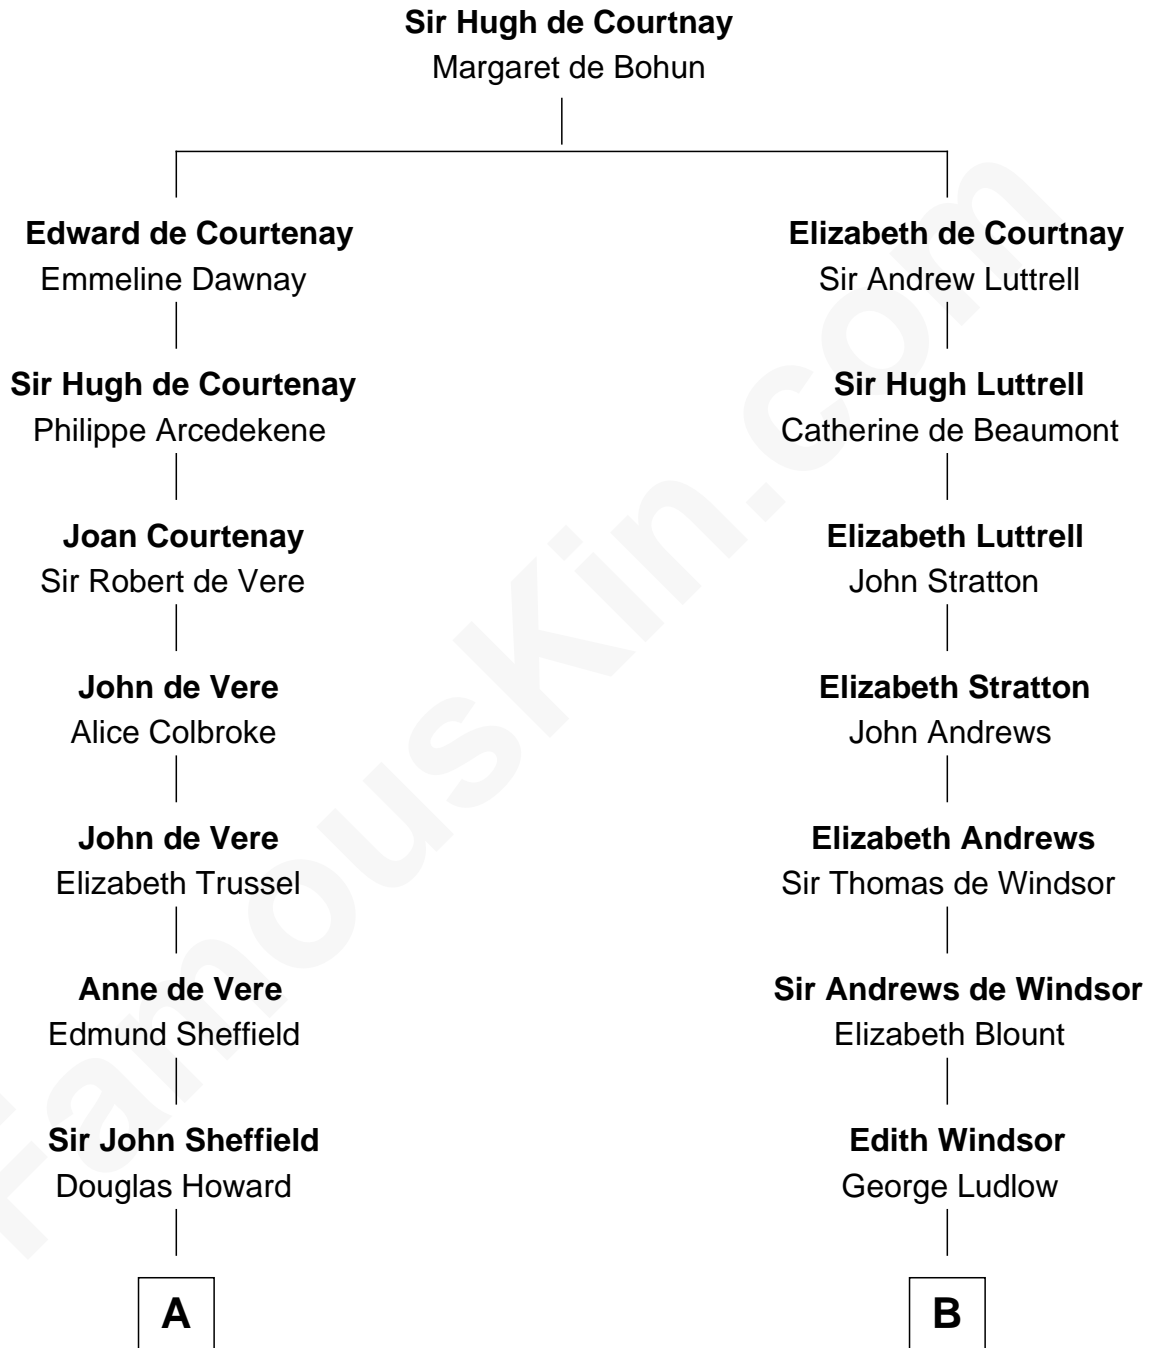

# FamousKin.com Relationship Chart of

**Ellen DeGeneres**

*Comedienne and TV Personality*

12th cousin 9 times removed of

**Caleb Brewster**

*Member of the Culper Spy Ring during the American Revolution*

**C**

—  
**Joseph C. DeGeneres**

Mary Whittemore

—  
**Alfred George DeGeneres**

Julia E. Billiu

—  
**Elliot Everett DeGeneres**

Ruth Elodie Martin

—  
**Elliot Everett DeGeneres**

Betty Jane Pfeffer